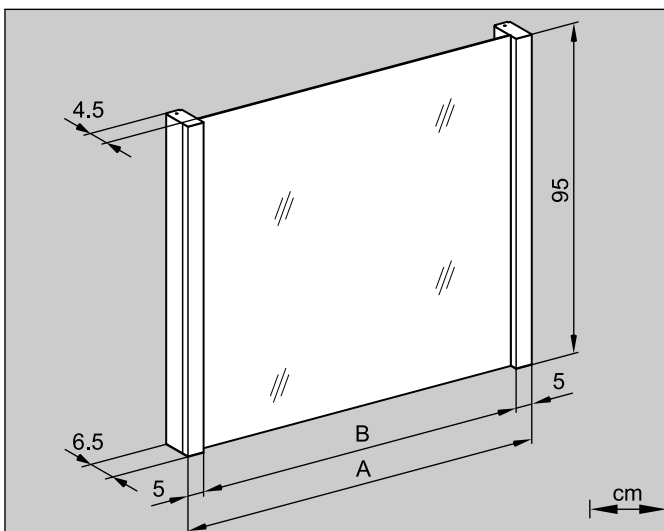

HSP/MOD	cm	HSP/MOD	cm	HSP/MOD	cm
60..	32	90..	62	120..	92
70..	42	100..	72	135..	42
80..	52	110..	82		

	121.509	121.500	121.506
	HSP/MOD 60/FL	HSP/MOD 70/FL	HSP/MOD 80/FL
EVG	2 x 21W, G5	2 x 21W, G5	2 x 21W, G5
A	60	70	80
B	50	60	70
	121.501		
	HSP/MOD 90/FL		
EVG	2 x 21W, G5		
A	90		
B	80		

	121.507	121.502	121.503
	HSP/MOD 100/FL	HSP/MOD 110/FL	HSP/MOD 120/FL
EVG	2 x 21W, G5	2 x 21W, G5	2 x 21W, G5
A	100	110	120
B	90	100	110

**Massblatt**  
**Fiche de mesure**  
**Dimensioned sketch**

	121.504	
	HSP/MOD 135/FL	
	3 x 21W, G5	

	126.500	
	EL/MOD 95/FL/E	
	1 x 21W, G5	

A detail sketch of the strip's end. It shows a 7.5 cm wide top edge, a 13 cm wide section, a length of approximately 187 cm, and a 7.5 cm wide bottom edge. A lightning bolt symbol indicates electrical connection points.

	121.520	
	SD/MOD	

Diagram showing the terminal block installation. It includes a symbol for a crossed box and a 'CH' symbol. Dimensions of  $\geq 12$  cm are indicated for the spacing between the terminal block and the panel.