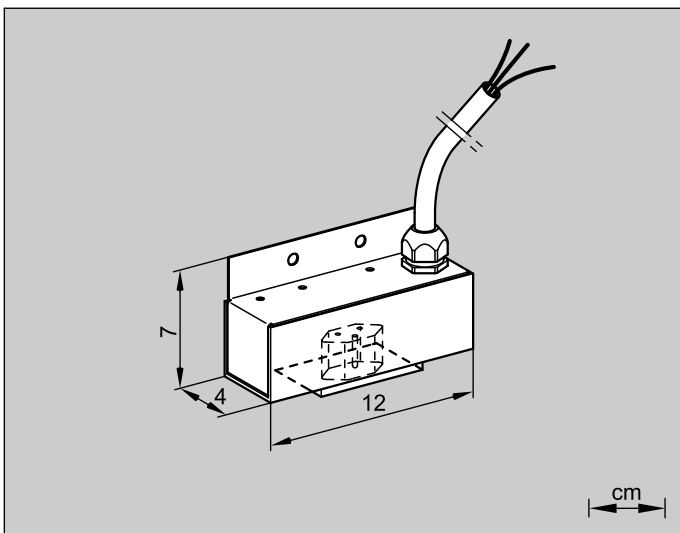

	121.507	121.502	121.503
	HSP/MOD 100/FL	HSP/MOD 110/FL	HSP/MOD 120/FL
EVG	2 x 21W, G5	2 x 21W, G5	2 x 21W, G5
A	100	110	120
B	90	100	110

**Massblatt**  
**Fiche de mesure**  
**Dimensioned sketch**

	121.504	
	HSP/MOD 135/FL	
	3 x 21W, G5	

	126.500	
	EL/MOD 95/FL/E	
	1 x 21W, G5	

A detail sketch of the strip's end. It shows a 7.5 cm wide top edge, a 13 cm wide section, a length of approximately 187 cm, and a 7.5 cm wide bottom edge. A lightning bolt symbol indicates electrical connection points.

	121.520	
	SD/MOD	

Diagram showing the terminal block installation. It includes a symbol for a crossed box and a 'CH' symbol. Dimensions of  $\geq 12$  cm are indicated for the spacing between the terminal block and the panel.