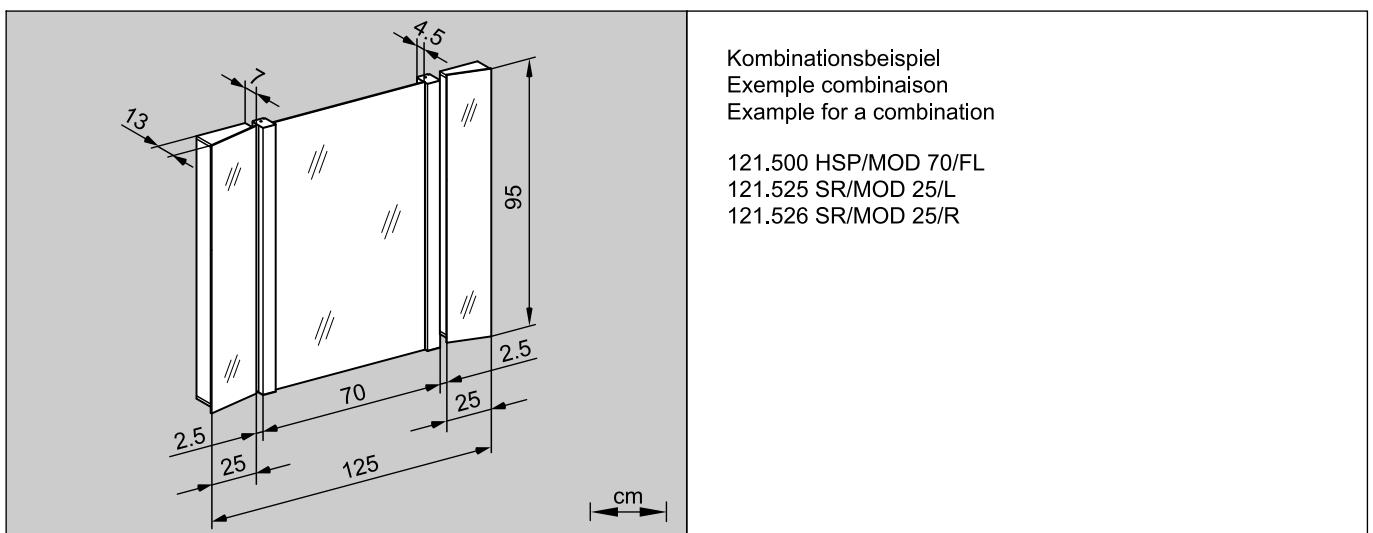

	126.500	
	EL/MOD 95/FL/E	
	1 x 21W, G5	

A detail sketch of the strip's end. It shows a 7.5 cm wide top edge, a 13 cm wide section, a length of approximately 187 cm, and a 7.5 cm wide bottom edge. A lightning bolt symbol indicates electrical connection points.

	121.520	
	SD/MOD	

Diagram showing the terminal block installation. It includes a symbol for a crossed box and a 'CH' symbol. Dimensions of  $\geq 12$  cm are indicated for the spacing between the terminal block and the panel.