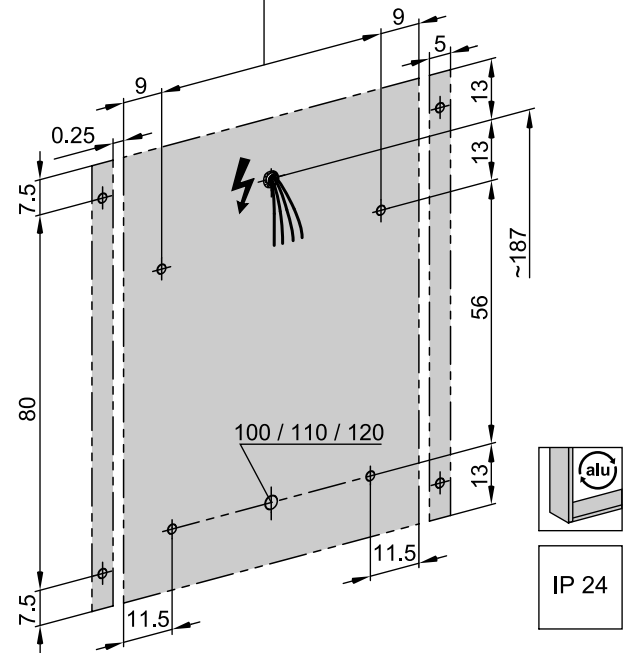

HSP/MOD	cm	HSP/MOD	cm	HSP/MOD	cm
60..	32	90..	62	120..	92
70..	42	100..	72	135..	42
80..	52	110..	82		

	121.509	121.500	121.506
	HSP/MOD 60/FL	HSP/MOD 70/FL	HSP/MOD 80/FL
EVG	2 x 21W, G5	2 x 21W, G5	2 x 21W, G5
A	60	70	80
B	50	60	70
	121.501		
	HSP/MOD 90/FL		
EVG	2 x 21W, G5		
A	90		
B	80		

	121.507	121.502	121.503
	HSP/MOD 100/FL	HSP/MOD 110/FL	HSP/MOD 120/FL
EVG	2 x 21W, G5	2 x 21W, G5	2 x 21W, G5
A	100	110	120
B	90	100	110

**Massblatt**  
**Fiche de mesure**  
**Dimensioned sketch**

	121.504	
	HSP/MOD 135/FL	
	3 x 21W, G5	

	126.500	
	EL/MOD 95/FL/E	
	1 x 21W, G5	

A detail sketch of the strip's end. It shows a 7.5 cm wide top edge, a 13 cm wide section, a length of approximately 187 cm, and a 7.5 cm wide bottom edge. A lightning bolt symbol indicates electrical connection points.

	121.520	
	SD/MOD	

Diagram showing the terminal block installation. It includes a symbol for a crossed box and a 'CH' symbol. Dimensions of  $\geq 12$  cm are indicated for the spacing between the terminal block and the panel.