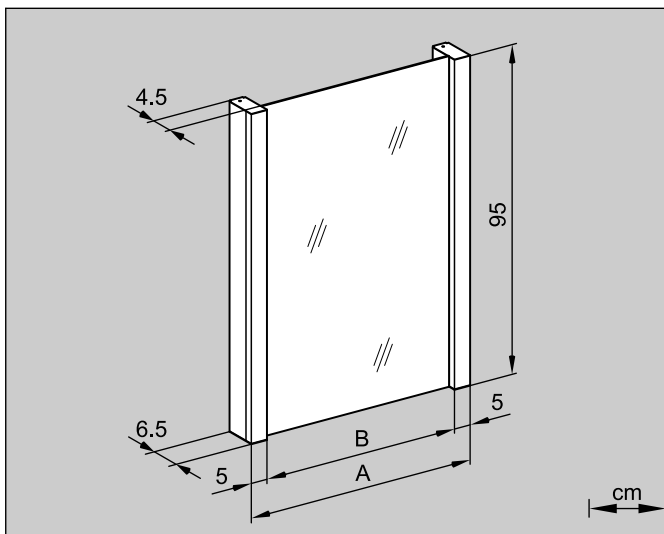

HSP/MOD	cm	HSP/MOD	cm	HSP/MOD	cm
60..	32	90..	62	120..	92
70..	42	100..	72	135..	42
80..	52	110..	82		

	121.509	121.500	121.506
	HSP/MOD 60/FL	HSP/MOD 70/FL	HSP/MOD 80/FL
EVG	2 x 21W, G5	2 x 21W, G5	2 x 21W, G5
A	60	70	80
B	50	60	70
	121.501		
	HSP/MOD 90/FL		
EVG	2 x 21W, G5		
A	90		
B	80		

	121.507	121.502	121.503
	HSP/MOD 100/FL	HSP/MOD 110/FL	HSP/MOD 120/FL
EVG	2 x 21W, G5	2 x 21W, G5	2 x 21W, G5
A	100	110	120
B	90	100	110

**Massblatt**  
**Fiche de mesure**  
**Dimensioned sketch**

	121.504	
	HSP/MOD 135/FL	
	3 x 21W, G5	

	126.500	
	EL/MOD 95/FL/E	
	1 x 21W, G5	

A detail sketch of the strip's end. It shows a 7.5 cm wide top edge, a 13 cm wide section, a length of approximately 187 cm, and a 7.5 cm wide bottom edge. A lightning bolt symbol indicates electrical connection points.

	121.520	
	SD/MOD	

Diagram showing the terminal block installation. It includes a symbol for a crossed box and a 'CH' symbol. Dimensions of  $\geq 12$  cm are indicated for the spacing between the terminal block and the panel.