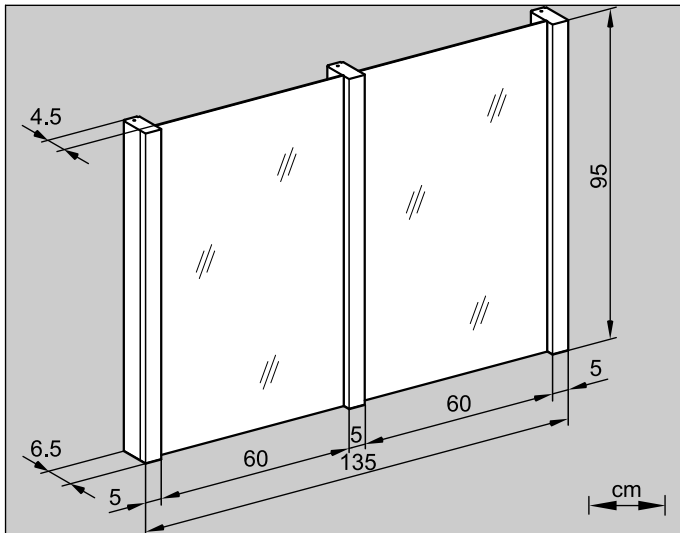

HSP/MOD	cm	HSP/MOD	cm	HSP/MOD	cm
60..	32	90..	62	120..	92
70..	42	100..	72	135..	42
80..	52	110..	82		

	121.509	121.500	121.506
	HSP/MOD 60/FL	HSP/MOD 70/FL	HSP/MOD 80/FL
EVG	2 x 21W, G5	2 x 21W, G5	2 x 21W, G5
A	60	70	80
B	50	60	70
	121.501		
	HSP/MOD 90/FL		
EVG	2 x 21W, G5		
A	90		
B	80		

	121.507	121.502	121.503
	HSP/MOD 100/FL	HSP/MOD 110/FL	HSP/MOD 120/FL
EVG	2 x 21W, G5	2 x 21W, G5	2 x 21W, G5
A	100	110	120
B	90	100	110

**Massblatt**  
**Fiche de mesure**  
**Dimensioned sketch**

	121.504	
	HSP/MOD 135/FL	
	3 x 21W, G5	

	126.500	
	EL/MOD 95/FL/E	
	1 x 21W, G5	

A detail sketch of the strip's end. It shows a 7.5 cm wide top edge, a 13 cm wide section, a length of approximately 187 cm, and a 7.5 cm wide bottom edge. A lightning bolt symbol indicates electrical connection points.

	121.520	
	SD/MOD	

Diagram showing the terminal block installation. It includes a symbol for a crossed box and a 'CH' symbol. Dimensions of  $\geq 12$  cm are indicated for the spacing between the terminal block and the panel.