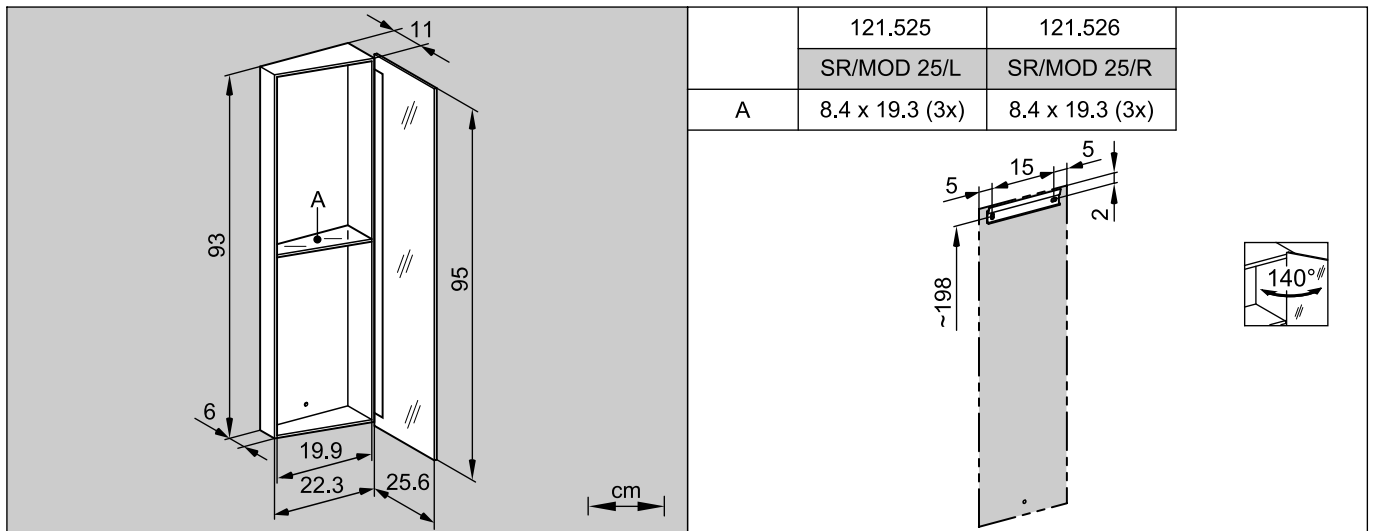

	126.500	
	EL/MOD 95/FL/E	
	1 x 21W, G5	

A detail sketch of the strip's end. It shows a 7.5 cm wide top edge, a 13 cm wide section, a length of approximately 187 cm, and a 7.5 cm wide bottom edge. A lightning bolt symbol indicates electrical connection points.

	121.520	
	SD/MOD	

Diagram showing the terminal block installation. It includes a symbol for a crossed box and a 'CH' symbol. Dimensions of  $\geq 12$  cm are indicated for the spacing between the terminal block and the panel.