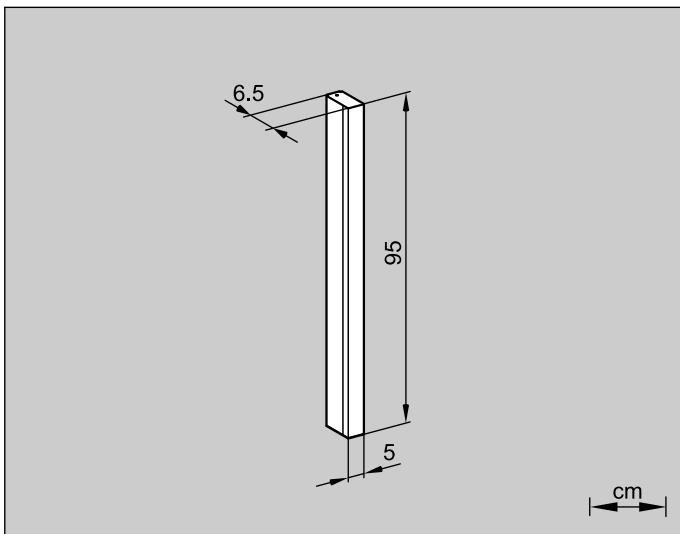

HSP/MOD	cm	HSP/MOD	cm	HSP/MOD	cm
60..	32	90..	62	120..	92
70..	42	100..	72	135..	42
80..	52	110..	82		

	121.509	121.500	121.506
	HSP/MOD 60/FL	HSP/MOD 70/FL	HSP/MOD 80/FL
EVG	2 x 21W, G5	2 x 21W, G5	2 x 21W, G5
A	60	70	80
B	50	60	70
	121.501		
	HSP/MOD 90/FL		
EVG	2 x 21W, G5		
A	90		
B	80		

	121.507	121.502	121.503
	HSP/MOD 100/FL	HSP/MOD 110/FL	HSP/MOD 120/FL
EVG	2 x 21W, G5	2 x 21W, G5	2 x 21W, G5
A	100	110	120
B	90	100	110

**Massblatt**  
**Fiche de mesure**  
**Dimensioned sketch**

	121.504	
	HSP/MOD 135/FL	
	3 x 21W, G5	

	126.500	
	EL/MOD 95/FL/E	
	1 x 21W, G5	

A detail sketch of the strip's end. It shows a 7.5 cm wide top edge, a 13 cm wide section, a length of approximately 187 cm, and a 7.5 cm wide bottom edge. A lightning bolt symbol indicates electrical connection points.

	121.520	
	SD/MOD	

Diagram showing the terminal block installation. It includes a symbol for a crossed box and a 'CH' symbol. Dimensions of  $\geq 12$  cm are indicated for the spacing between the terminal block and the panel.