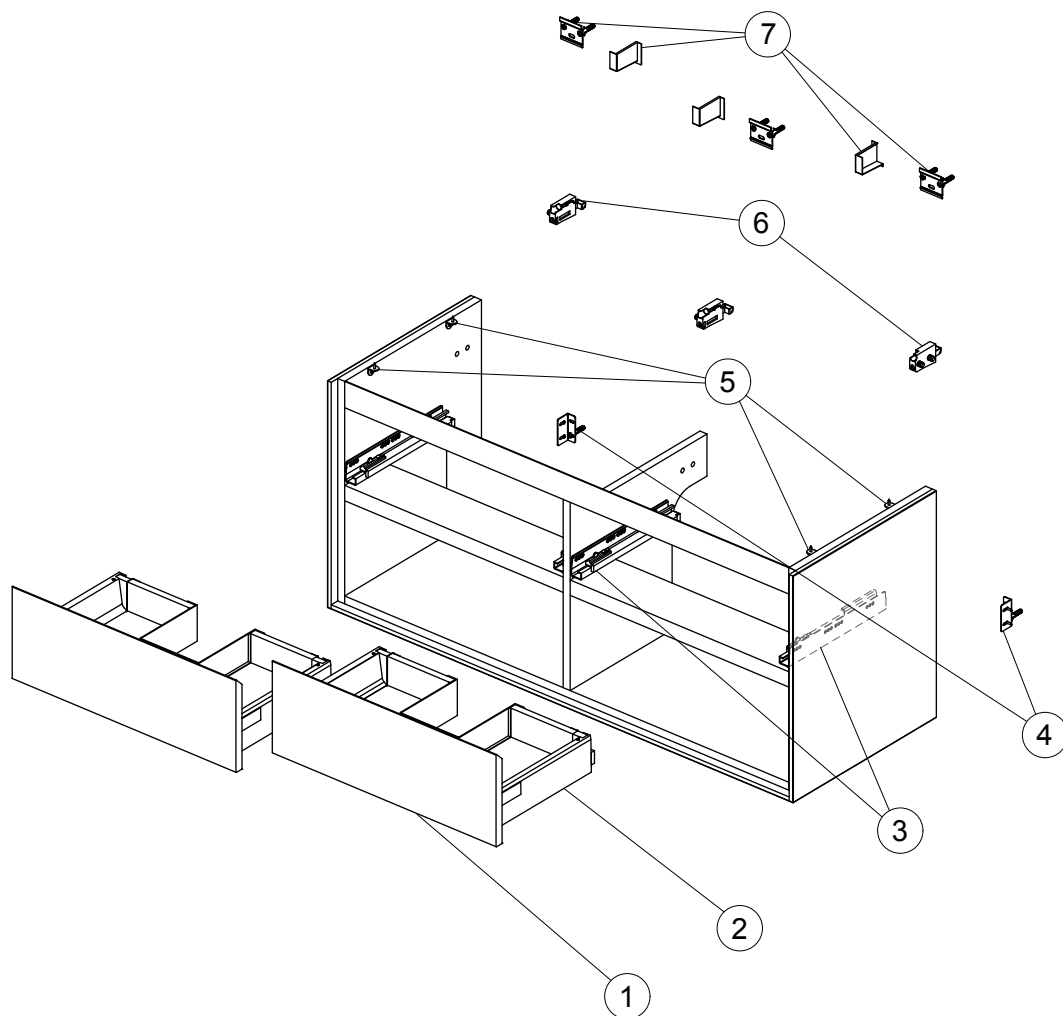

Item	Description	Colour/Finish		Code No.	Quantity
		Outside Finish	Accent Finish		
1	Drawer front panel OS 120	B2 - Glossy White KN - Glossy White EQ - Glossy Light Gray PS - Wood Light Gray UK - Wood Light Brown VY - Matt Dark Brown	Matt White Matt Light Gray Matt White Matt White Matt Light Brown Matt White	EF568B2 EF568B2 EF568EQ EF568PS EF568UK EF568VY	1
2	Upper drawer structure 120 Matt White			EF55967	1
3	Runner 300 KIT			EF53867	Pair
4	Safety KIT (Brackets, screws, plugs)			EF53967	10
5	TOP brackets KIT (Brackets & screws)			EF54067	17
6	Hanging brackets KIT BU			EF54167	Pair
7	Wall fixation KIT BU			EF54267	18

Item	Description	Colour/Finish		Code No.	Quantity
		Outside Finish	Accent Finish		
1	Drawer front panel OS 120	B2 - Glossy White KN - Glossy White EQ - Glossy Light Grey PS - Wood Light Grey UK - Wood Light Brown VY - Matt Dark Brown	Matt White Matt Light Grey Matt White Matt White Matt Light Brown Matt White	EF674B2 EF674B2 EF674EQ EF674PS EF674UK EF674VY	1
2	Upper drawer structure 120 Matt White			EF66567	1
3	Runner 300 KIT			RV07467	Pair
4	Safety KIT (Brackets, screws, plugs)			TV38767	12
5	TOP brackets KIT (Brackets & screws)			TV38367	12
6	Hanging brackets KIT 1			RV08267	Pair
7	Wall fixation KIT 1			RV08167	12