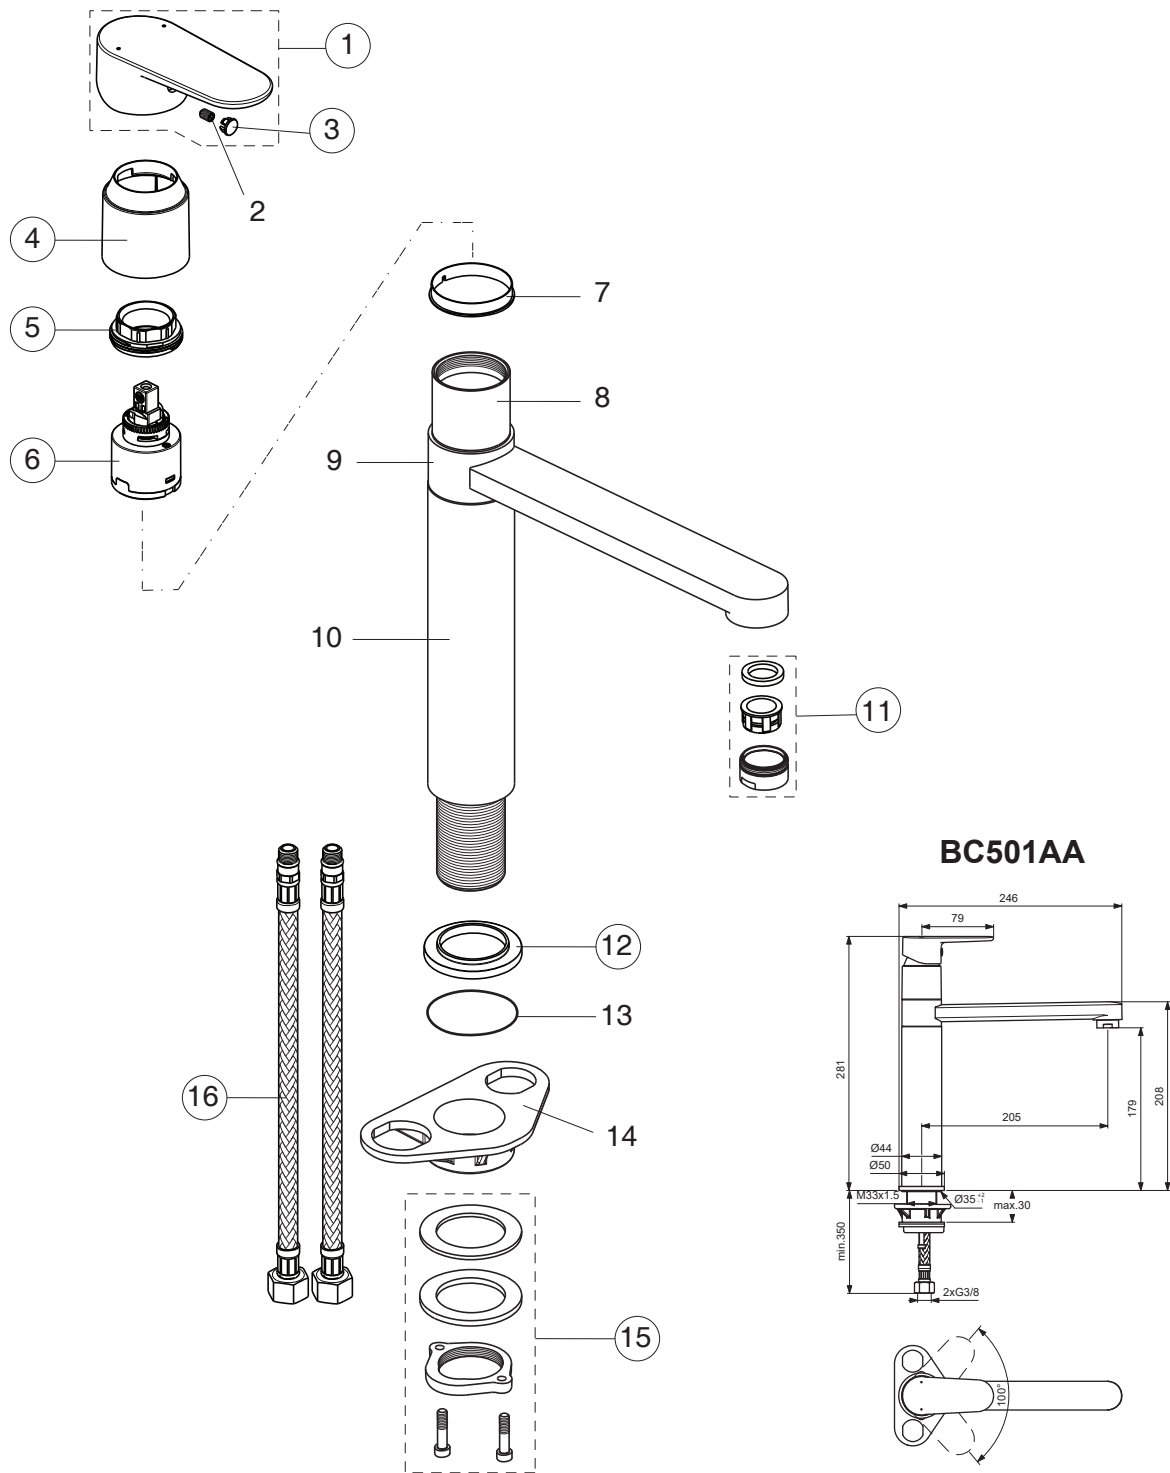

CERAFINE MODEL O

Pos.	Signify	Spare parts-Nr.	Quantity	Pos.	Signify	Spare parts-Nr.	Quantity
1	Lever, w/logo-set	B961471AA	1 Pcs.	15	Connecting group	B960255NU	1 Set
2	Screw M5x8		1 Pcs.	16	Flex pexhose G3/8 M10x1/L445mm	A963600NU	1 Pcs.
3	Cap decorative	B964696NU	1 Pcs.				
4	Escutcheon	B961610AA	1 Pcs.				
5	Screw M37x1.5	B964698NU	1 Pcs.				
6	Cartridge Ø35mm, w/click	B961478NU	1 Pcs.				
7	Support ring		1 Pcs.				
8	Manifold		1 Pcs.				
9	Body kitchen		1 Pcs.				
10	Distance bushing		1 Pcs.				
11	Perlator M24x1-A	A960321AA	1 Pcs.				
12	Rosette decorative	B960712AA	1 Pcs.				
13	O-Ring Ø40x2.5		1 Pcs.				
14	U plate support bracket fixing kit		1 Pcs.				