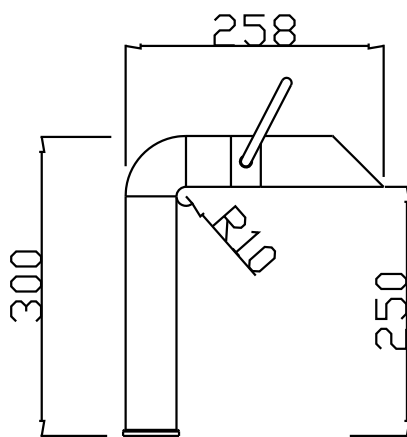

# JEE-O pure basin mixer high

middle off

right water flow

Article code:

300-1750

● Brushed

300-1751

● Polished

Material:

Stainless Steel r304

Cleaning instructions:

download JEE-O shower and taps manual on our website: [www.jee-o.com](http://www.jee-o.com)

Cartridge:

Kerox ceramic mixing mechanism (progressive), item code 005-0201

Flow at water of 38°C / 100,4°F:

9L p/m at 3bar pressure

Connection:

Thread:

2 x G 1/2" (ø15mm / 0.6")  
British Standard Pipe (BSP)

Dimension package:

Total weight:

Package weight:

L 45 x W 27 x H 14 cm  
3.1 kg  
0.3 kg

7 year warranty - The general conditions can be found on our website: [www.jee-o.com/downloads](http://www.jee-o.com/downloads)

HS code:

84818011900

Approvals:

SLS BS EN 817