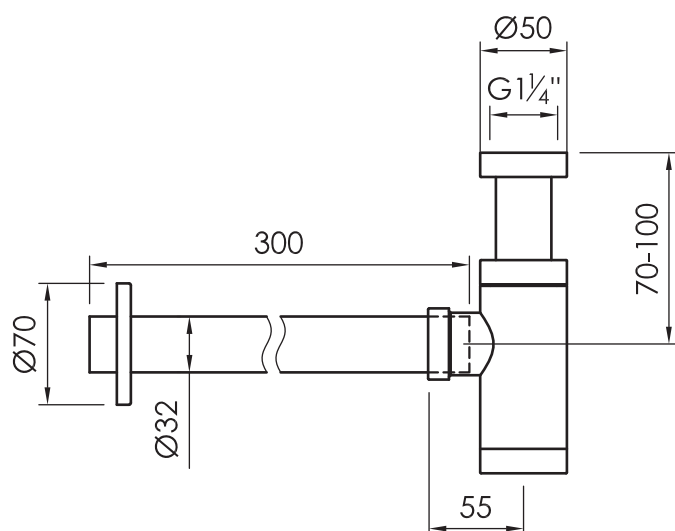

# JEE-O siphon compact

Article code:

001-0120

● Brushed

001-0123

● Structured black

001-0124

● Bronze

001-0125

● Matt gold

Material:

Stainless steel

Cleaning instructions:

download JEE-O shower and taps manual on our website: [www.jee-o.com](http://www.jee-o.com)

Connection:

G 1 ¼" (ø42mm / 1.6")

Dimension package:

L 27,5 x W 23 x H 6,5 cm

Total weight:

1,20 kg

Package weight:

0,27 kg

7 year warranty - The general conditions can be found on our website: [www.jee-o.com/downloads](http://www.jee-o.com/downloads)