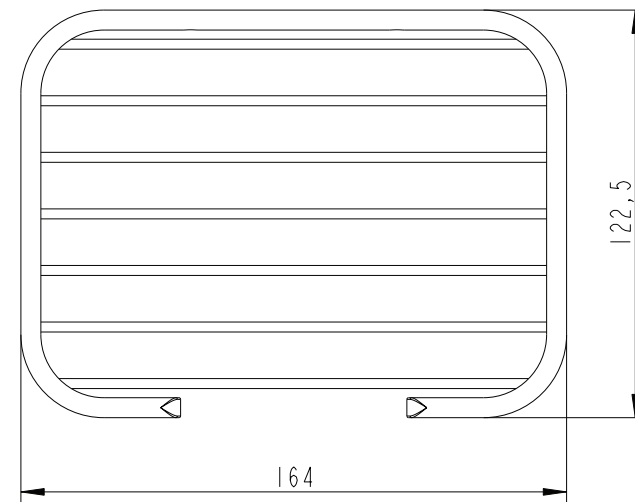

**XX = AA**

Position

1 = H 961 941 NU

**CONNECT**

**A 9158 ..**

0811 / H 965 787 - 1  
 (+ A 865 612)  
 Made by JADO in E.U.

Ideal Standard International BVBA  
 Chaussée de Wavre, 1789 - box 15  
 1160 Bruxelles  
 Belgium