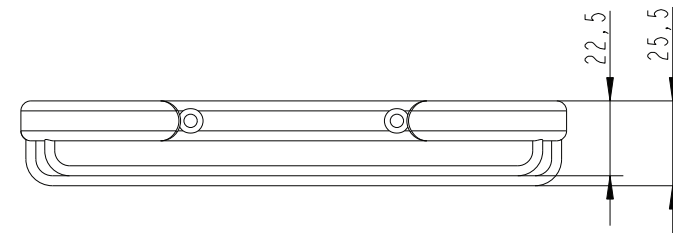

**XX = AA**

Position

1 = H 961 941 NU

**CONNECT**

**A 9158 ..**

0811 / H 965 787 - 1  
 (+ A 865 612)  
 Made by JADO in E.U.

Ideal Standard International BVBA  
 Chaussée de Wavre, 1789 - box 15  
 1160 Bruxelles  
 Belgium