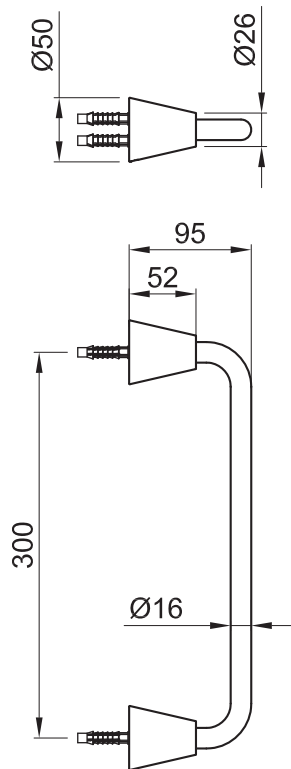

JEE-O cone towel holder 30

Article code:

901-0080

● Brushed

901-0086

● PVD coated gun metal

Material:

Stainless Steel r304

Cleaning instructions:

download JEE-O shower and taps manual on our website: www.jee-o.com

Dimension package:

L 37 x W 10 x H 5.5 cm

Total weight:

1.0 kg

Package weight:

0.10 kg