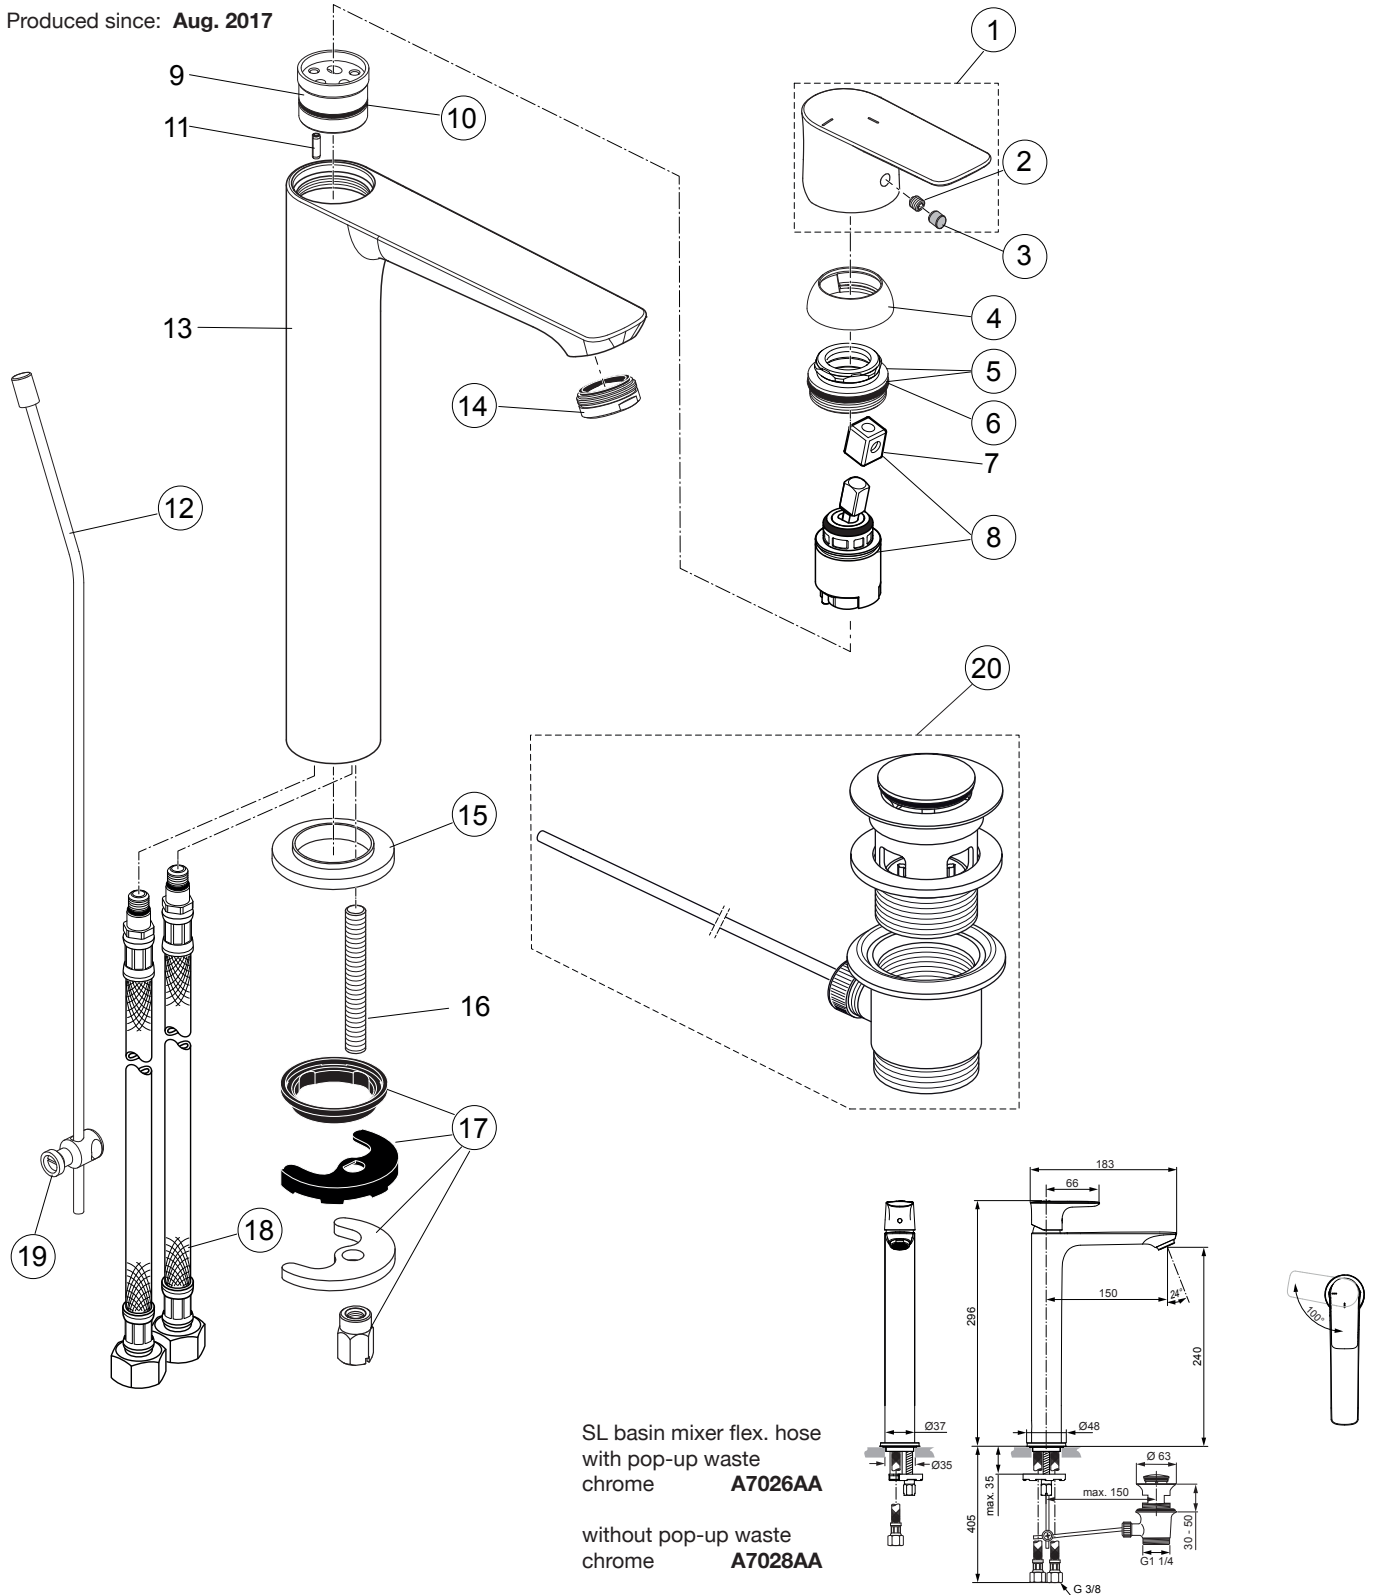

Produced since: **Aug. 2017**

Pos.	Description	Part-Number	Qty.	Pos.	Description	Part-Number	Qty.
1	Lever cpl. w. Logo ISI + pos.7	A 861 228 AA	1 Set	12	Lift rod cpl. + Pos. 19	A 861 210 AA	1 Set
2	Thread pin M5x5 DIN916	A 962 041 NU*	1 Set	13	Body		
3	Handle plug	A 861 223 NU	1 pcs	14	Aerator M24x1 - 5ltr/min	B 961 383 AA	1 pcs
4	Cover cap	A 861 224 AA	1 pcs	15	Escutcheon	A 861 227 AA	1 pcs
5	Thread ring M30x1 + pos.6	A 861 225 NU	1 Set	16	Bolt M8x63		
6	O - Ring Ø 28 x 2	A 963 299 NU	1 pcs	17	Fixation kit	A 964 520 NU*	1 Set
7	Lever adapter			18	Flex. hose M8x1-G3/8-620	B 960 364 NU	1 pcs
8	Cartridge Kerox Ø25 + Pos.7	A 861 226 NU	1 Set	19	Bracket	A 961 172 NU	1 pcs
9	Manifold			20	Pop-up waste complete	B 960 853 AA	1 Set
10	O - Ring Ø 23,52 x 1,78	A 961 855 NU	1 pcs				
11	Clamping pin						

*Universal set (not all parts needed)