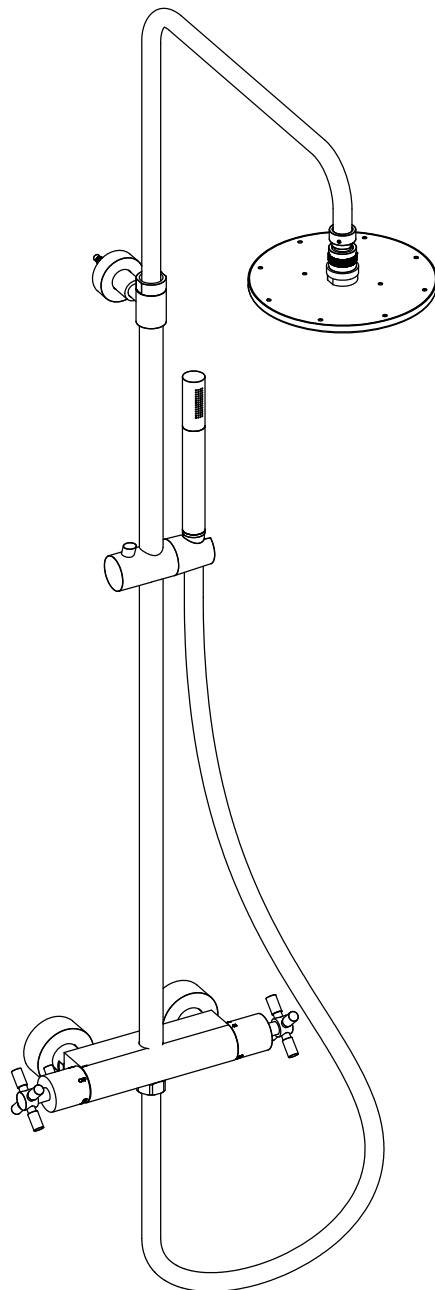

250 2721 BG
 STEINBERG

PartNo	DE	EN	
1	099 9981 BG	Thermostat Griff komplett, Brushed Gold	thermostatic handle complete, brushed gold
2	099 9980 BG	Umstell Griff komplett, Brushed Gold	diverter handle complete, brushed gold
3	100 1687 BG	Regenbrause mit Easy Clean Ø200mm x 8mm, Brush.Gold	rain shower with Easy Clean Ø200mm x 8mm, BG
4		Obere Brausestange mit Wandhalterung, Brushed Gold	upper shower rail, with wall bracket, chrome
5		Wandhalterung komplett, Brushed Gold	wall fixing set complete, brushed gold
6		Untere Brausestange mit Gleiter, Brushed Gold	lower shower rail with slider, brushed gold
7	250 9901 BG	Griffpin zu Kreuzgriff Serie 250 (Set=4), Brushed Gold	handle pin for cross handle of Series 250 (set=4), BG
8	099 9890	S-Anschlüsse ½" (Paar)	s-connections ½" (pair)
9	099 9877 BG	Rosette Ø68mm mit O-Ring (Paar), Brushed Gold	rosette Ø68mm with o-ring (pair), brushed gold
10		Überwurfmutterkomponenten (Set), Brushed Gold	hexagonnut components (set), brushed gold
11	099 9161	Rückflussverhinderer Ø15 mm	back flow preventer Ø 15 mm
12	099 9070	Umstell Kartusche "Flühs"	diverter cartridge "Flühs"
13	099 2744	Anschlagring 38° zur THM Kartusche	plastic ring to govern for thermostatic cartridge
14		Überwurfmutter zur Umstellkartusche	hexagonnut for diverter cartridge
15	099 9419 BG	Metall-Brauseschlauch, Ü ½"xKonus ½", 1,8m, Brushed Gold	metal shower hose, Ü ½" x cone seat ½", 1,8 m, BG
16	099 2715	Überwurfmutter zur THM Kartusche	hexagon nut of thermostatic cartridge
17	099 9655 BG	Metall-Stabhandbrause, Brushed Gold	metal hand shower, brushed gold
18	099 9063	Thermostat Kartusche "Vernet"	thermostatic cartridge "Vernet"
19	099 9510 BG	Kunststoff Gleiter mit Halter komplett, Brushed Gold	pvc rail slider with holder complete, brushed gold
20		Kugelgelenk zur Regenbrause, Brushed Gold	ball joint of rain shower, brushed gold
21	100 3231 BG	Ersatz-Thermostatarmatur komplett einzeln, Brushed Gold	thermostatic mixer complete separately, brushed gold