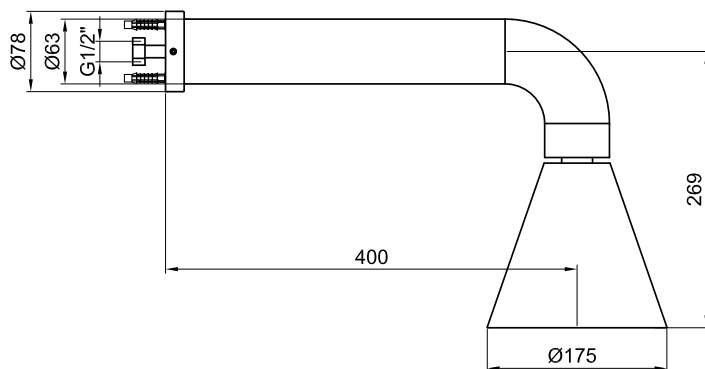

JEE-O cone wall shower

Article code:

900-6900

● Brushed

900-6906

● PVD coated gun metal

Material:

Stainless Steel r316

Cleaning instructions:

download JEE-O shower and taps manual on our website: www.jee-o.com

Flow at water of 38°C:

12l p/m at 3Bar pressure

Pressure:

Recommended working pressure 3Bar

Connection:

G ½" (ø15mm / 0.6")

Thread:

British Standard Pipe (BSP)

Dimension package:

L 59 x W 41 x H 22 cm

Total weight:

4.9 kg

Package weight:

1.7 kg