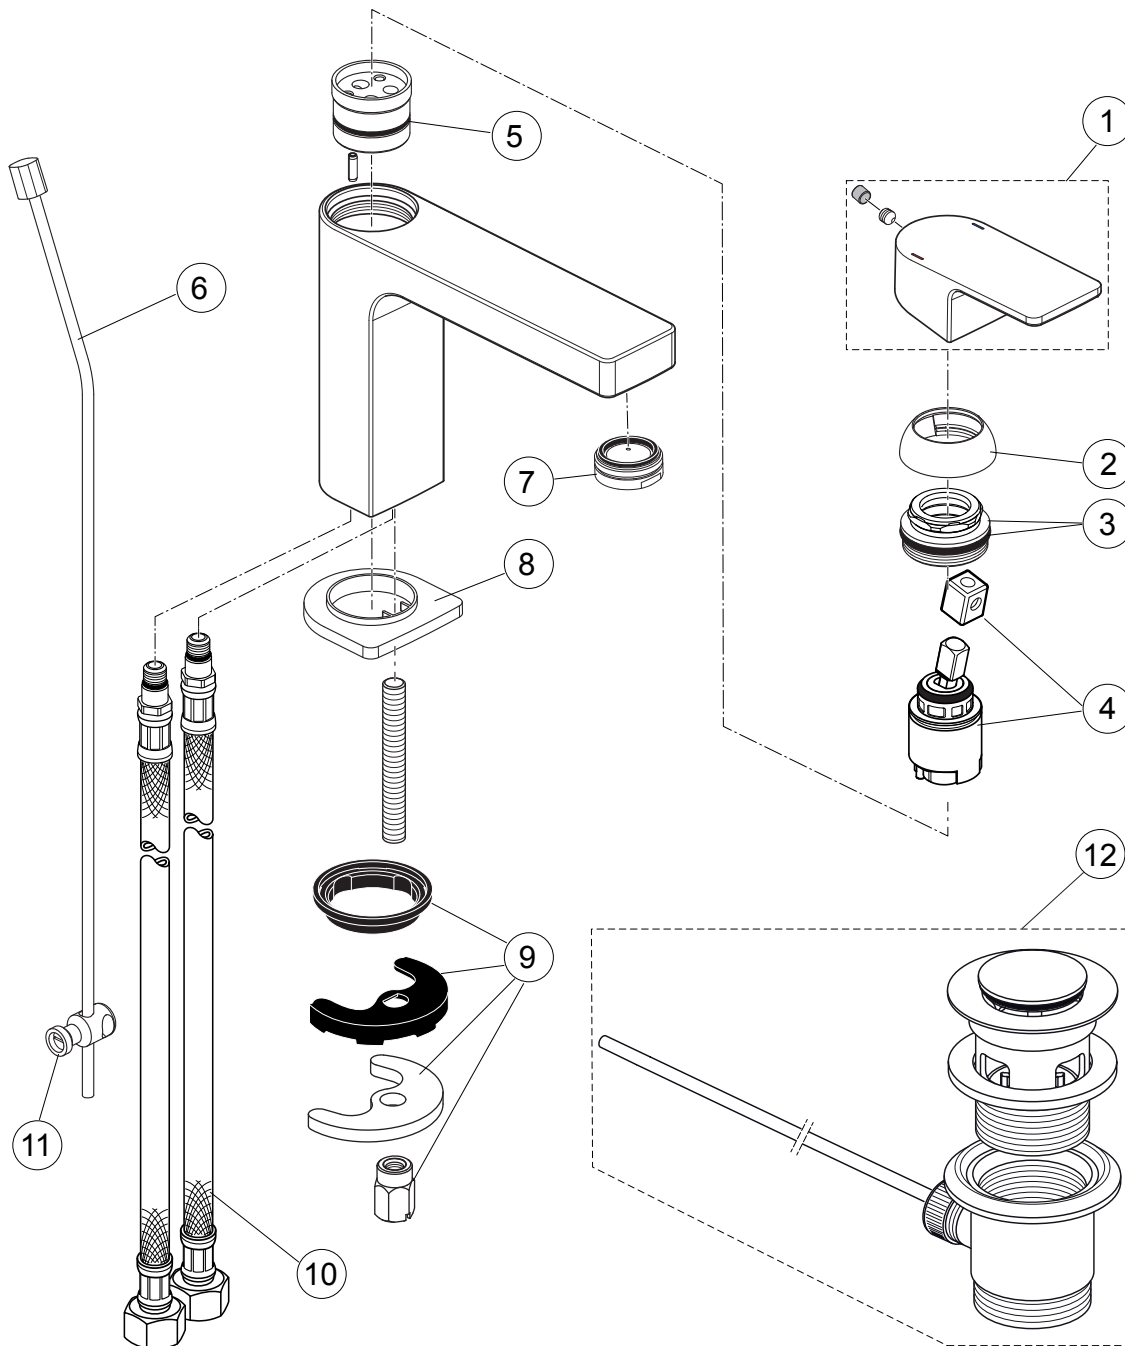

Produced since: Dec. 2020

SL basin mixer flex. hose
with pop-up waste
chrome **A7101AA**

without pop-up waste
chrome **A7103AA**

Pos.	Description	Part-Number	Qty.	Pos.	Description	Part-Number	Qty.
1	Lever cpl. w. Logo ISI + pos.7	A 861 294 AA	1 Set	11	Bracket	A 961 172 NU	1 pcs
2	Cover cap	A 861 224 AA	1 pcs	12	Pop-up waste complete	B 960 853 AA	1 Set
3	Thread ring M30x1 + pos.6	A 861 225 NU	1 Set	<i>*Universal set (not all parts needed)</i>			
4	Cartridge Kerox Ø25	A 861 226 NU	1 Set				
5	O - Ring Ø 23,52 x 1,78	A 961 855 NU	1 pcs				
6	Lift rod cpl. + Pos. 19	B 961 119 AA	1 Set				
7	Aerator M24x1 - 5ltr/min	B 961 383 AA	1 pcs				
8	Escutcheon	A 861 295 AA	1 pcs				
9	Fixation kit	A 964 520 NU*	1 Set				
10	Flex. hose M8x1-G3/8-425	A 962 370 NU	1 pcs