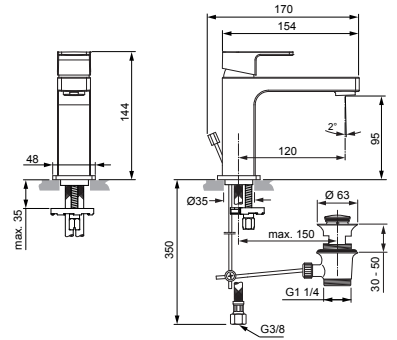

Produced since: Dec. 2020

SL basin mixer flex. hose
with pop-up waste
chrome **A7101AA**

without pop-up waste
chrome **A7103AA**

Pos.	Description	Part-Number	Qty.	Pos.	Description	Part-Number	Qty.
1	Lever cpl. w. Logo ISI + pos.7	A 861 294 AA	1 Set	11	Bracket	A 961 172 NU	1 pcs
2	Cover cap	A 861 224 AA	1 pcs	12	Pop-up waste complete	B 960 853 AA	1 Set
3	Thread ring M30x1 + pos.6	A 861 225 NU	1 Set	<i>*Universal set (not all parts needed)</i>			
4	Cartridge Kerox Ø25	A 861 226 NU	1 Set				
5	O - Ring Ø 23,52 x 1,78	A 961 855 NU	1 pcs				
6	Lift rod cpl. + Pos. 19	B 961 119 AA	1 Set				
7	Aerator M24x1 - 5ltr/min	B 961 383 AA	1 pcs				
8	Escutcheon	A 861 295 AA	1 pcs				
9	Fixation kit	A 964 520 NU*	1 Set				
10	Flex. hose M8x1-G3/8-425	A 962 370 NU	1 pcs