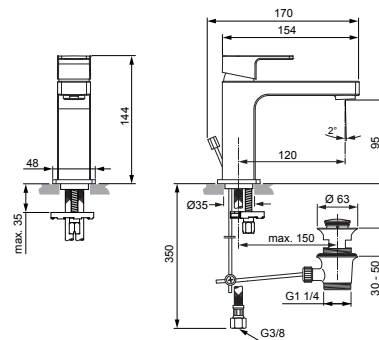

Produced since: April 2018 - Nov. 2020

SL basin mixer flex. hose
with pop-up waste
chrome **A7101AA**

without pop-up waste
chrome **A7103AA**

| Pos. | Description | Part-Number | Qty. | Pos. | Description | Part-Number | Qty. |
|------|--------------------------------|----------------------|-------|------|--------------------------|----------------------|-------|
| 1 | Lever cpl. w. Logo ISI + pos.7 | A 861 294 AA | 1 Set | 12 | Lift rod cpl. + Pos. 19 | B 961 119 AA | 1 Set |
| 2 | Thread pin M5x5 DIN916 | A 962 041 NU* | 1 Set | 13 | Body | | |
| 3 | Handle plug | A 861 223 NU | 1 pcs | 14 | Aerator M24x1 - 5ltr/min | B 961 383 AA | 1 pcs |
| 4 | Cover cap | A 861 224 AA | 1 pcs | 15 | Escutcheon | A 861 295 AA | 1 pcs |
| 5 | Thread ring M30x1 + pos.6 | A 861 225 NU | 1 Set | 16 | Bolt M8x63 | | |
| 6 | O - Ring Ø 28 x 2 | A 963 299 NU | 1 pcs | 17 | Fixation kit | A 964 520 NU* | 1 Set |
| 7 | Lever adapter | | | 18 | Flex. hose M8x1-G3/8-425 | A 962 370 NU | 1 pcs |
| 8 | Cartridge Kerox Ø25 + Pos.7 | A 861 226 NU | 1 Set | 19 | Bracket | A 961 172 NU | 1 pcs |
| 9 | Manifold | | | 20 | Pop-up waste complete | B 960 853 AA | 1 Set |
| 10 | O - Ring Ø 23,52 x 1,78 | A 961 855 NU | 1 pcs | | | | |
| 11 | Clamping pin | | | | | | |