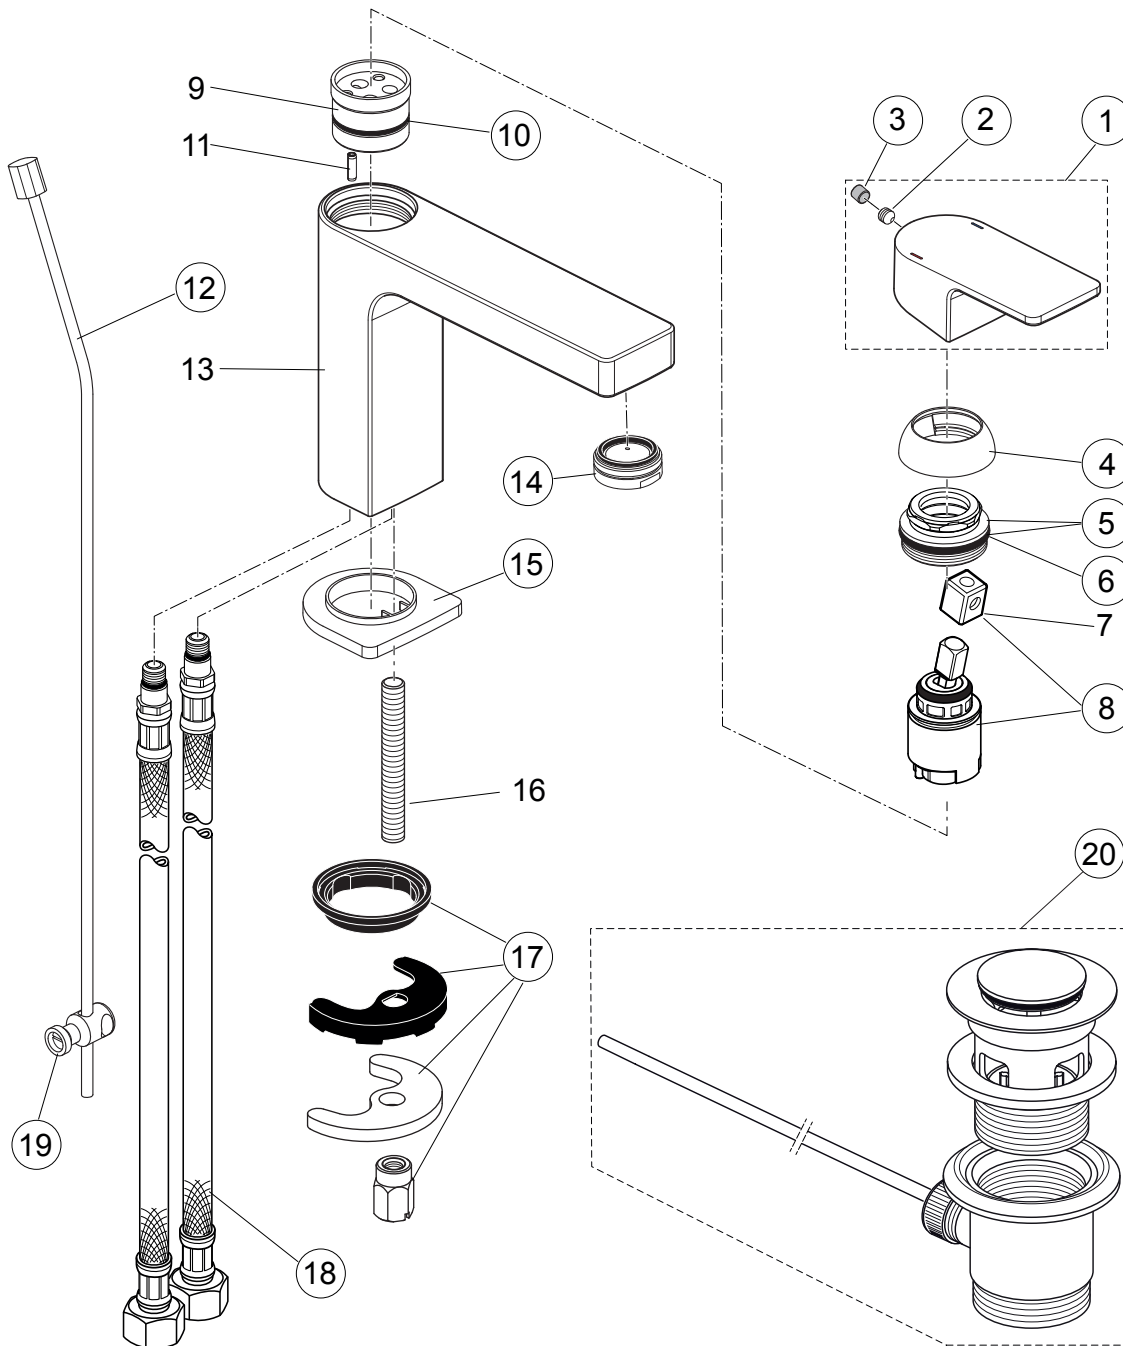

Produced since: April 2018 - Nov. 2020

SL basin mixer flex. hose
with pop-up waste
chrome **A7101AA**

without pop-up waste
chrome **A7103AA**

| Pos. | Description | Part-Number | Qty. | Pos. | Description | Part-Number | Qty. |
|------|--------------------------------|----------------------|-------|------|--------------------------|----------------------|-------|
| 1 | Lever cpl. w. Logo ISI + pos.7 | A 861 294 AA | 1 Set | 12 | Lift rod cpl. + Pos. 19 | B 961 119 AA | 1 Set |
| 2 | Thread pin M5x5 DIN916 | A 962 041 NU* | 1 Set | 13 | Body | | |
| 3 | Handle plug | A 861 223 NU | 1 pcs | 14 | Aerator M24x1 - 5ltr/min | B 961 383 AA | 1 pcs |
| 4 | Cover cap | A 861 224 AA | 1 pcs | 15 | Escutcheon | A 861 295 AA | 1 pcs |
| 5 | Thread ring M30x1 + pos.6 | A 861 225 NU | 1 Set | 16 | Bolt M8x63 | | |
| 6 | O - Ring Ø 28 x 2 | A 963 299 NU | 1 pcs | 17 | Fixation kit | A 964 520 NU* | 1 Set |
| 7 | Lever adapter | | | 18 | Flex. hose M8x1-G3/8-425 | A 962 370 NU | 1 pcs |
| 8 | Cartridge Kerox Ø25 + Pos.7 | A 861 226 NU | 1 Set | 19 | Bracket | A 961 172 NU | 1 pcs |
| 9 | Manifold | | | 20 | Pop-up waste complete | B 960 853 AA | 1 Set |
| 10 | O - Ring Ø 23,52 x 1,78 | A 961 855 NU | 1 pcs | | | | |
| 11 | Clamping pin | | | | | | |