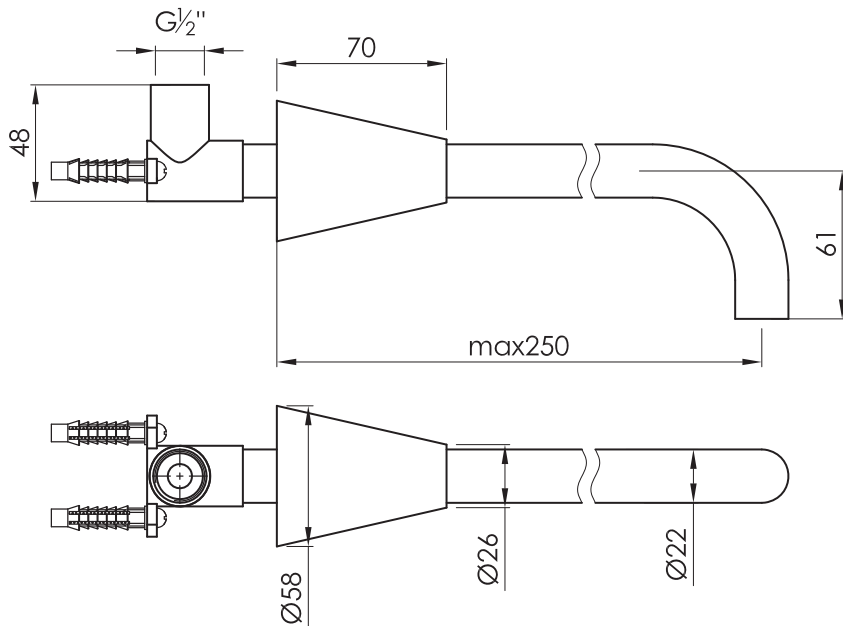

JEE-O cone spout

Article code:

900-3900

● Brushed

900-3906

● PVD coated gun metal

Material:

Stainless Steel r304

Cleaning instructions:

download JEE-O shower and taps manual on our website: www.jee-o.com

Flow at water of 38°C:

Available soon

Connection:

Thread:

G 1/2" (ø15mm / 0.6")
British Standard Pipe (BSP)

Dimension package:

Total weight:

Package weight:

L 30 x W 10 x H 7 cm
1.0 kg
0.1 kg

7 year warranty - The general conditions can be found on our website: www.jee-o.com/downloads

HS code:

84818011