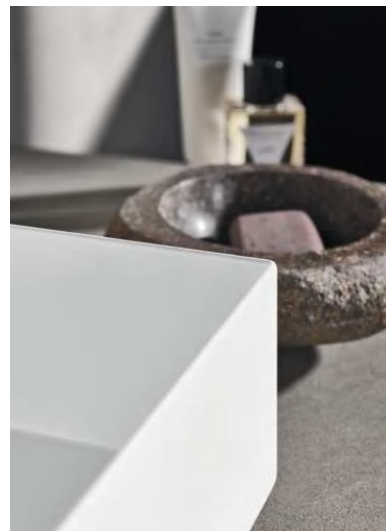

## METAPHOR

Washbasin bowl, glazed steel, without tap bank, without tap hole, without overflow, including fixing set, drain valve, black spacer frame

## METAPHOR

Metaphor is a basin that redefines the space through its shape. Rectangular, clear, and precise, it radiates unmistakable elegance. The slim radii give it a delicate, almost sculptural lightness, making the design both modern and subtle. Despite its generous dimensions, Metaphor remains light and unobtrusive. It doesn't dominate but harmoniously integrates into the room while offering exceptional spaciousness.

Every line and transition is deliberately chosen to make the basin a masterpiece of reduction. The rectangular form stands for clarity and structure, while the gentle curves provide a soft, pleasant touch.