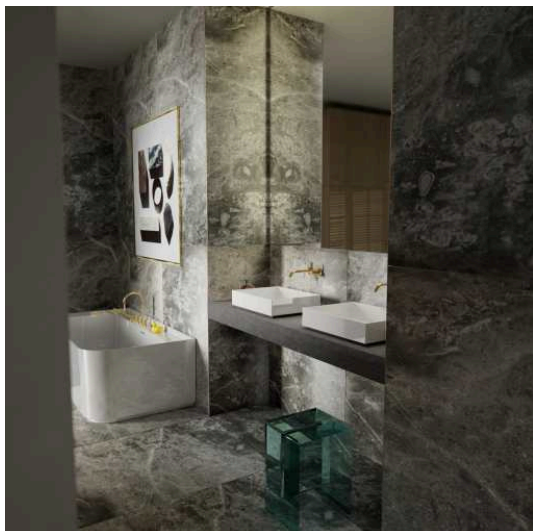

## METAPHOR

Washbasin bowl, glazed steel, without tap bank, without tap hole, without overflow, including fixing set, drain valve, black spacer frame

## METAPHOR

Metaphor is a basin that redefines the space through its shape. Rectangular, clear, and precise, it radiates unmistakable elegance. The slim radii give it a delicate, almost sculptural lightness, making the design both modern and subtle. Despite its generous dimensions, Metaphor remains light and unobtrusive. It doesn't dominate but harmoniously integrates into the room while offering exceptional spaciousness.

Every line and transition is deliberately chosen to make the basin a masterpiece of reduction. The rectangular form stands for clarity and structure, while the gentle curves provide a soft, pleasant touch.