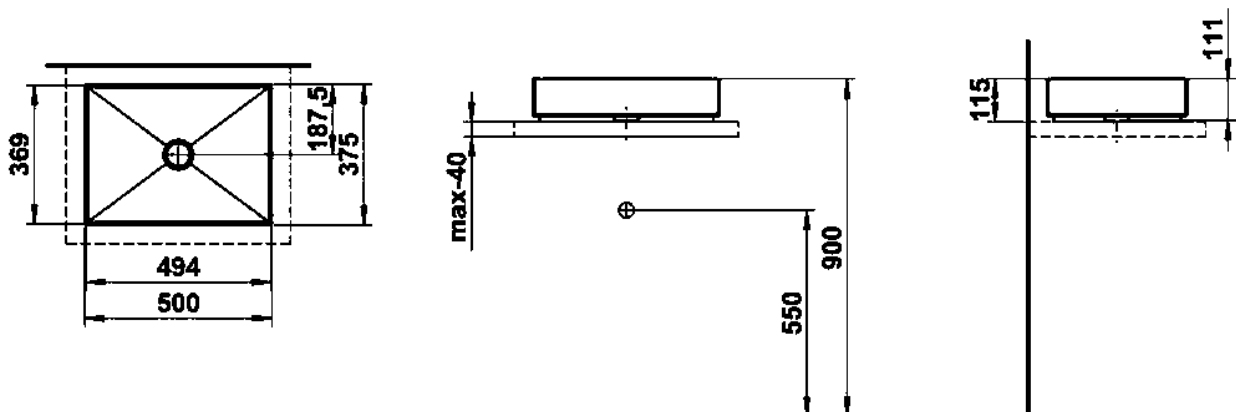

METAPHOR

Washbasin bowl, glazed steel, without tap bank, without tap hole, without overflow, including fixing set, drain valve, black spacer frame

DIMENSIONS

Length	500 mm
Width	375 mm
Height	115 mm

COLOUR AND FINISH

☐	757 White matt

OPTIONS

112 - without tap hole, without overflow

Back glazed

Bowl length (mm) : 500

Bowl position : Central

Bowl width (mm) : 375

Fixing kit : Included

Glazed base

Installation type : Bowl / On countertop

Internal Shape : 6 - Rectangular

Material : Glazed steel

Net weight (kg) : 9

Overflow type : Standard

Plug and Waste : Not included

Shape : Rectangular

Taphole configuration : No tapholes

Trap : Not included

Waste : Not included

Weight (Kg) : 9

Without overflow

TECHNICAL DRAWINGS