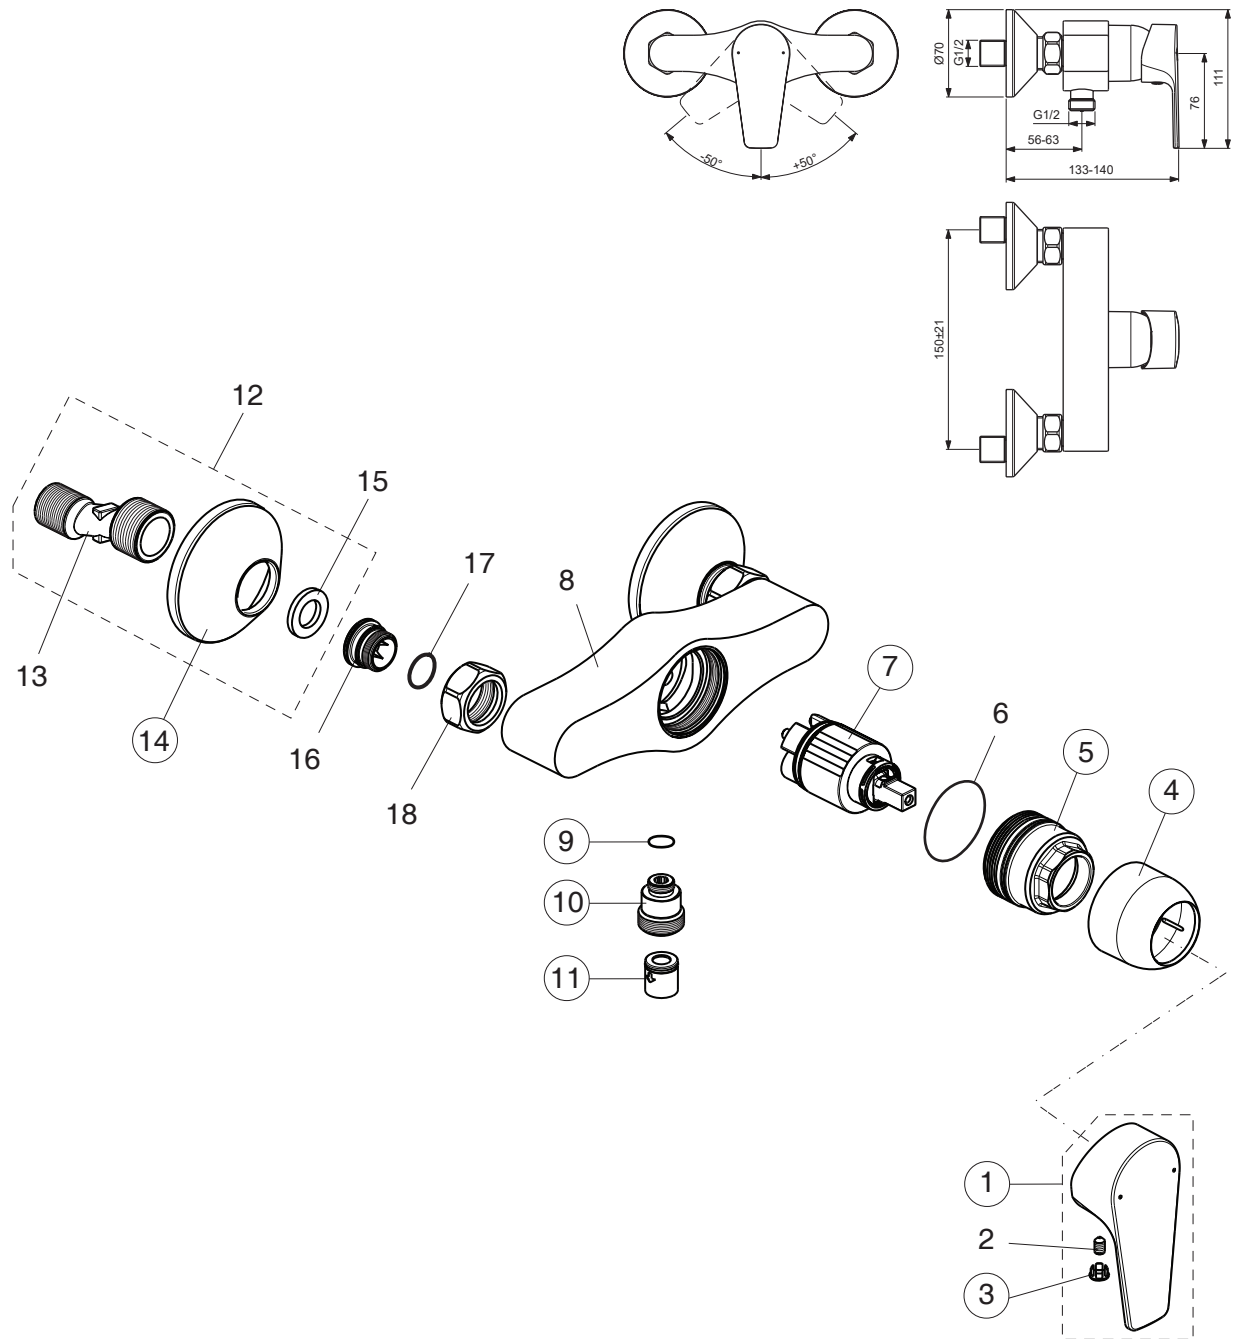

CERAFINE MODEL D

BC493AA

Pos.	Signify	Spare parts-Nr.	Quantity	Pos.	Signify	Spare parts-Nr.	Quantity
1	Lever ,w/logo-compl.	B961511AA	1 Set	15	Fiber ring		2 Pcs.
2	Screw M5x8		1 Pcs.	16	Nipple M19x1.5LH		2 Pcs.
3	Cap decorative	B964696NU	1 Pcs.	17	O-Ring Ø15.6x1.78		2 Pcs.
4	Rosette	B961229AA	1 Pcs.	18	Coupling nut		2 Pcs.
5+pos.6	Screw M42x1.5	B961230NU	1 Pcs.				
6	O-Ring Ø39.1x1.3		1 Pcs.				
7	Cartridge Ø35mm	B961480NU	1 Pcs.				
8	Body shower		1 Pcs.				
9	O-Ring Ø10x1.5	B960645NU	1 Pcs.				
10	Nipple G1/2-M12x1	B960646XX	1 Pcs.				
11	Non return valve	B961346NU	1 Pcs.				
12	S-connection-compl.		1 Pcs.				
13	S-connector G3/4		2 Pcs.				
14	Rosette	A963489AA	1 Pcs.				