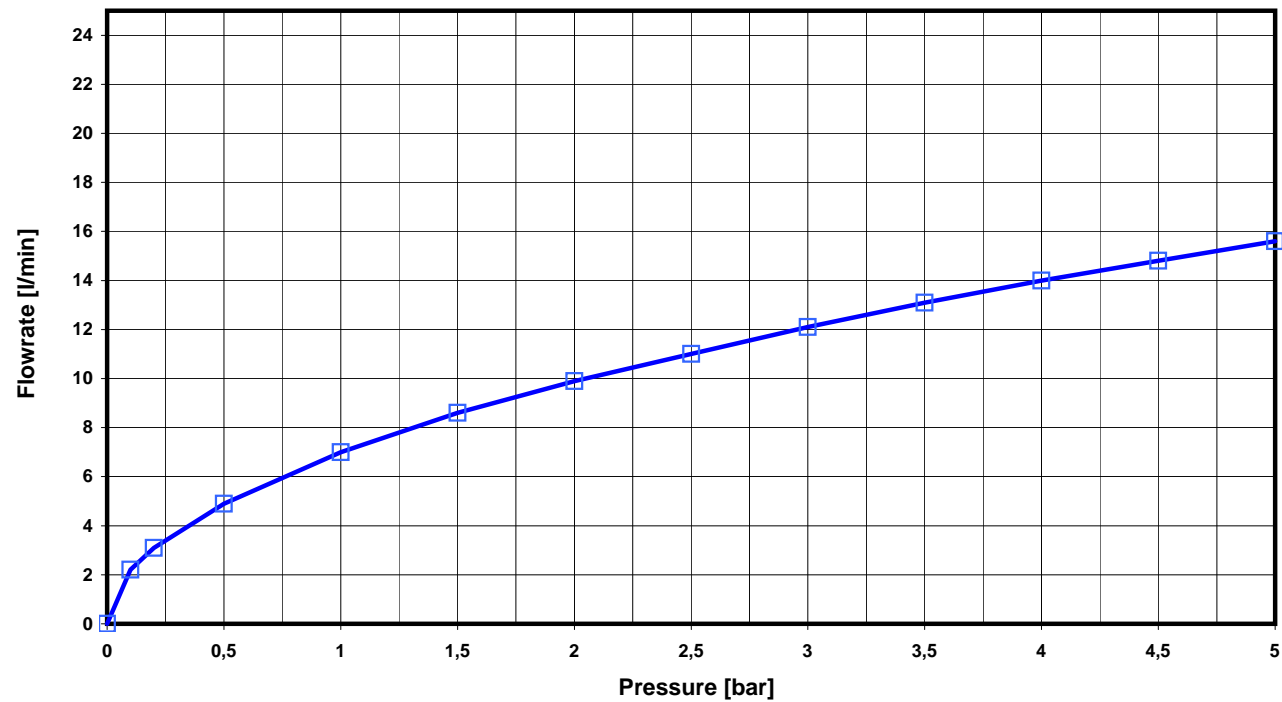

### A4260AA;A4258AA;A4266AA;A4287AA; Melange WT

—■— Mixedwater; Aerator Class "A"