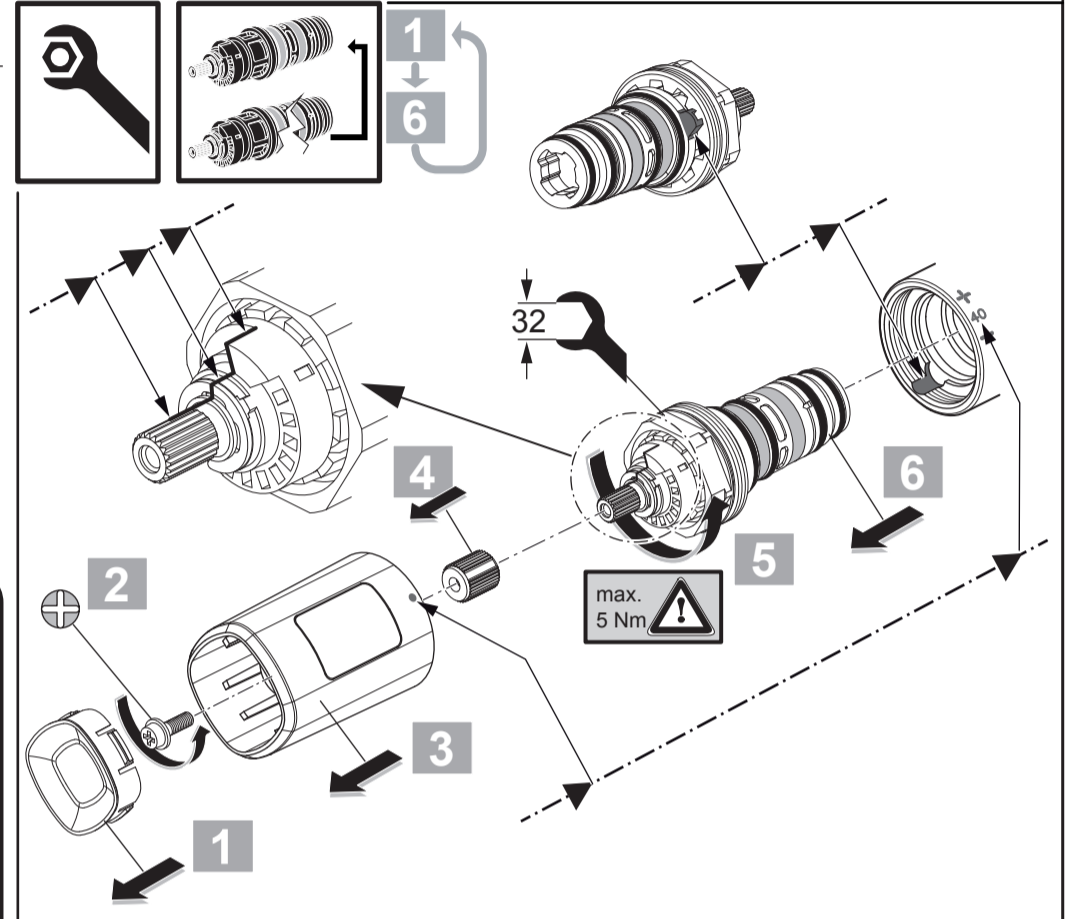

CERATHERM T25
A 7201 XG

0121 / A 868 960
 Made in Germany

Ideal Standard International NV
 Corporate Village - Gent Building
 Da Vincilaan 2
 1935 Zaventem
 Belgium

www.idealstandardinternational.com

| | | | | | | | |
|--|--------------|-----|---------|--|----|--|---------------------|
| | P bar | | MAX. 10 | | 5 | | Q (3 bar) |
| | | 0,5 | | | | | |
| | T °C | | MAX. 80 | | 65 | | l/min |
| | | | | | 55 | | 22 |