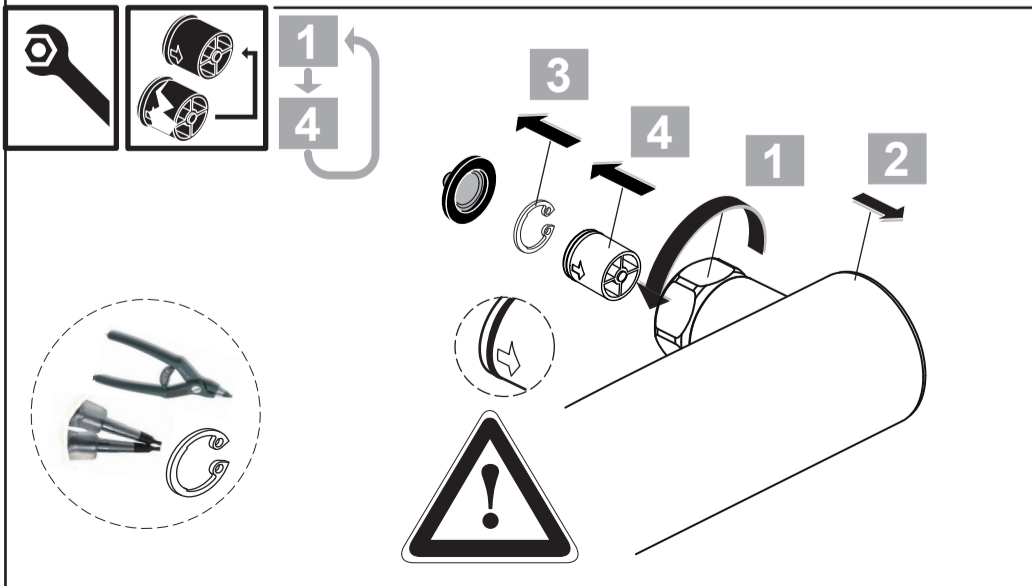

CERATHERM T25
A 7201 XG

0121 / A 868 960
 Made in Germany

Ideal Standard International NV
 Corporate Village - Gent Building
 Da Vincilaan 2
 1935 Zaventem
 Belgium

www.idealstandardinternational.com

| | | | | | | | |
|--|--------------|-----|---------|--|----|--|---------------------|
| | P bar | | MAX. 10 | | 5 | | Q (3 bar) |
| | | 0,5 | | | | | |
| | T °C | | MAX. 80 | | 65 | | l/min |
| | | | | | 55 | | 22 |