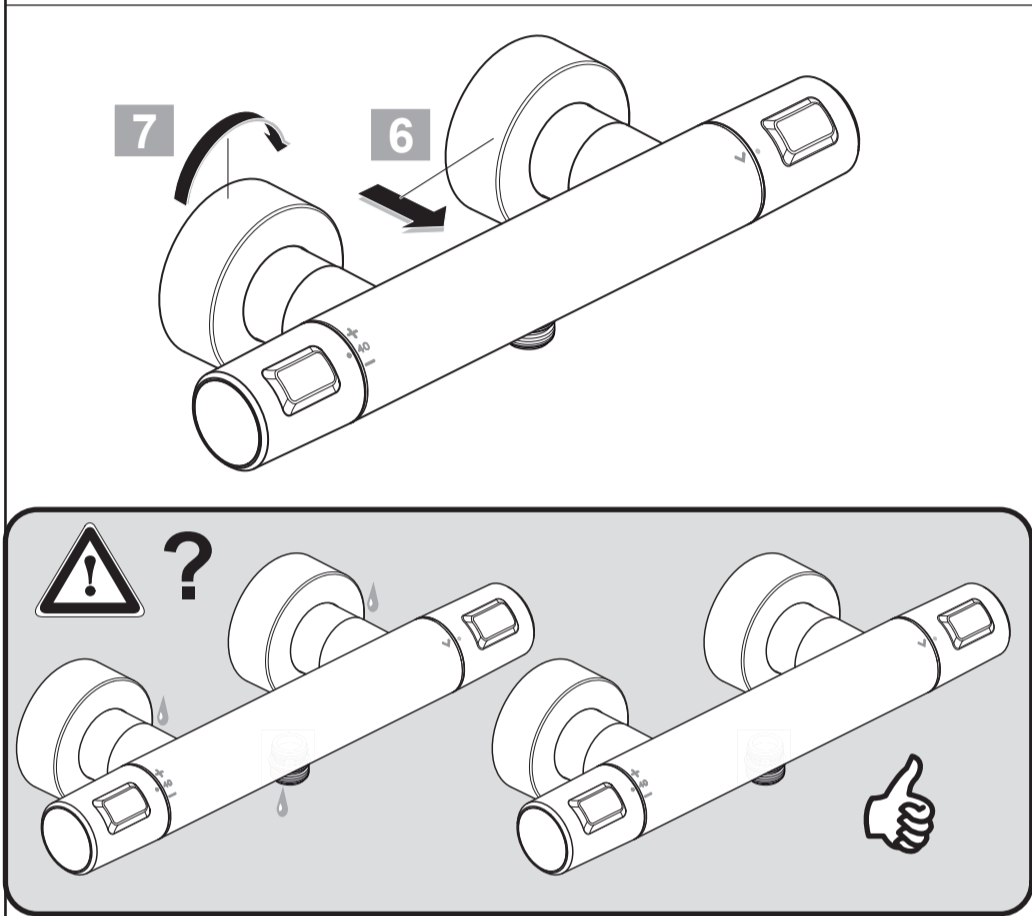

CERATHERM T25
A 7201 XG

0121 / A 868 960
 Made in Germany

Ideal Standard International NV
 Corporate Village - Gent Building
 Da Vincilaan 2
 1935 Zaventem
 Belgium

www.idealstandardinternational.com

| | | | | | | | |
|--|--------------|-----|---------|--|----|--|---------------------|
| | P bar | | MAX. 10 | | 5 | | Q (3 bar) |
| | | 0,5 | | | | | |
| | T °C | | MAX. 80 | | 65 | | l/min |
| | | | | | 55 | | 22 |