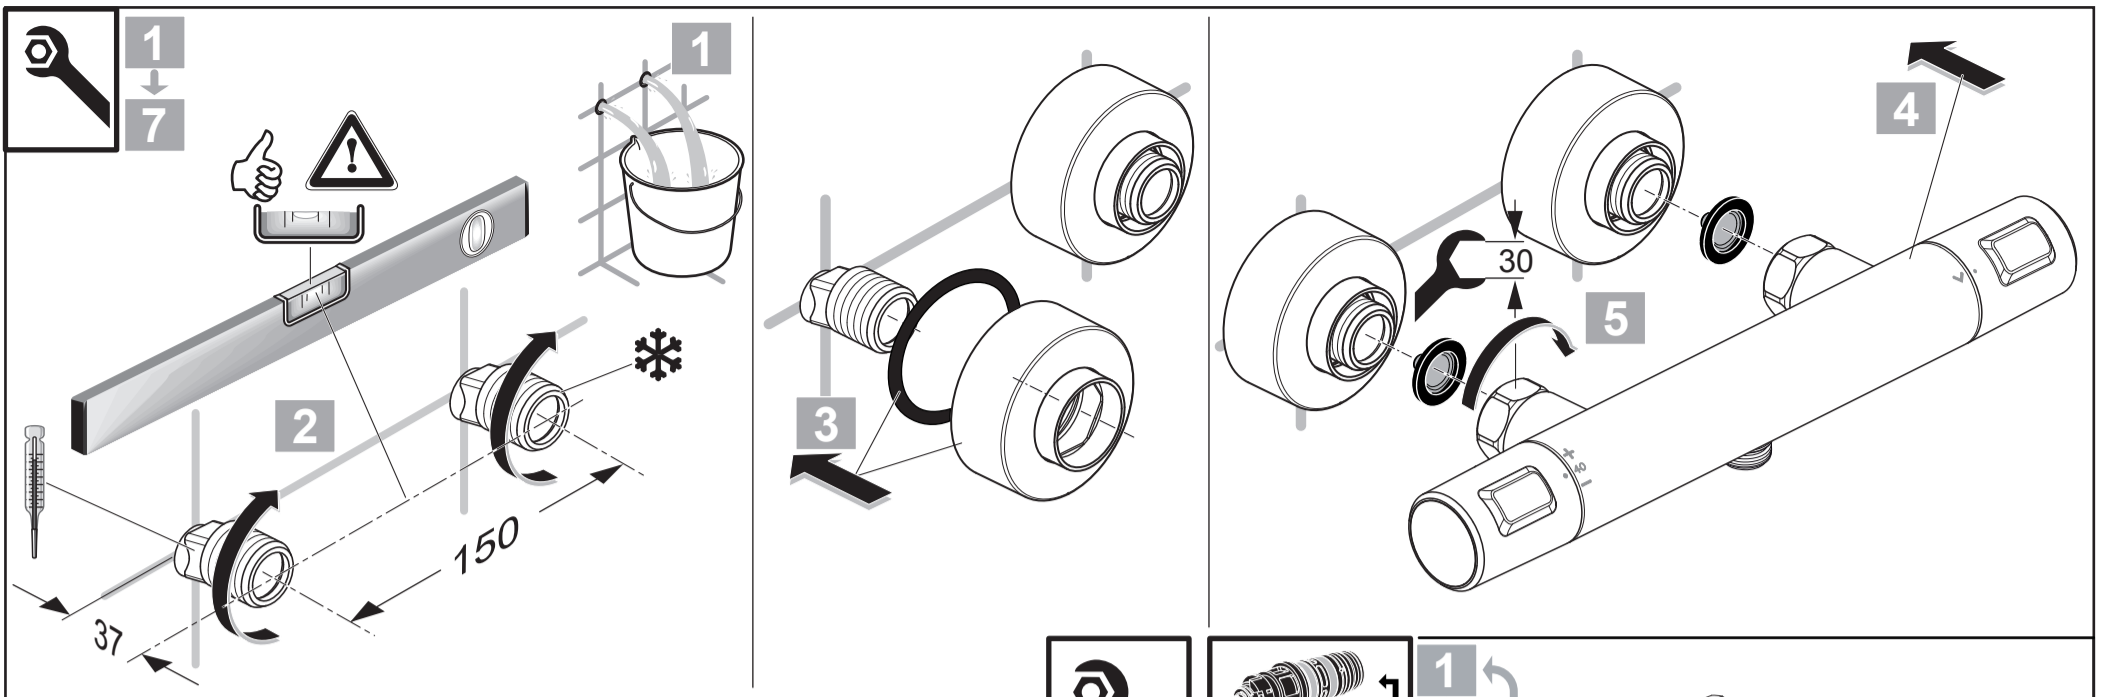

CERATHERM T25
A 7201 XG

0121 / A 868 960
 Made in Germany

Ideal Standard International NV
 Corporate Village - Gent Building
 Da Vincilaan 2
 1935 Zaventem
 Belgium

www.idealstandardinternational.com

| | | | | | | | |
|--|--------------|-----|---------|--|----|--|---------------------|
| | P bar | | MAX. 10 | | 5 | | Q (3 bar) |
| | | 0,5 | | | | | |
| | T °C | | MAX. 80 | | 65 | | l/min |
| | | | | | 55 | | 22 |