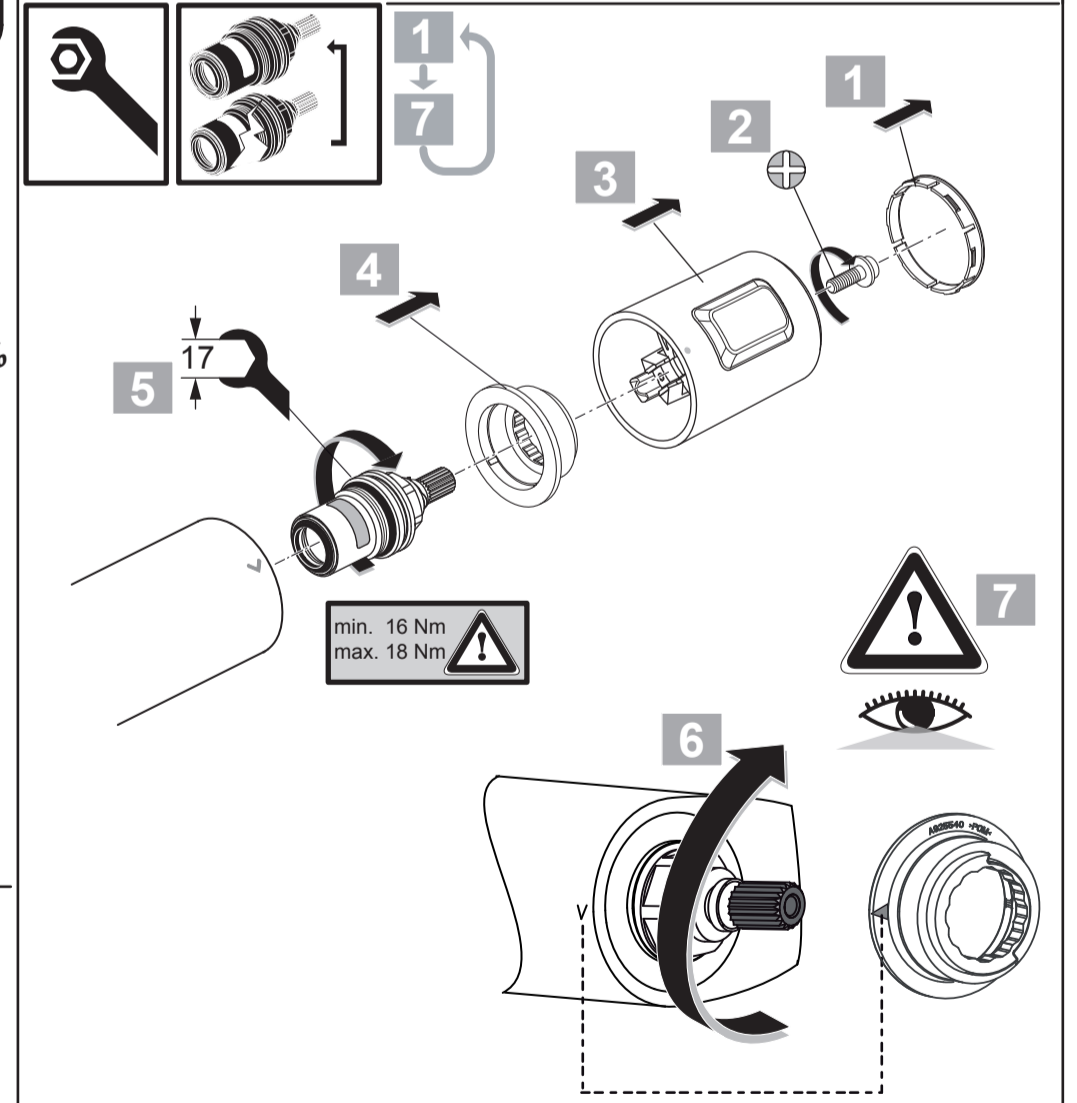

CERATHERM T25
A 7201 XG

0121 / A 868 960
 Made in Germany

Ideal Standard International NV
 Corporate Village - Gent Building
 Da Vincilaan 2
 1935 Zaventem
 Belgium

www.idealstandardinternational.com

| | | | | | | | |
|--|--------------|-----|---------|--|----|--|---------------------|
| | P bar | | MAX. 10 | | 5 | | Q (3 bar) |
| | | 0,5 | | | | | |
| | T °C | | MAX. 80 | | 65 | | l/min |
| | | | | | 55 | | 22 |