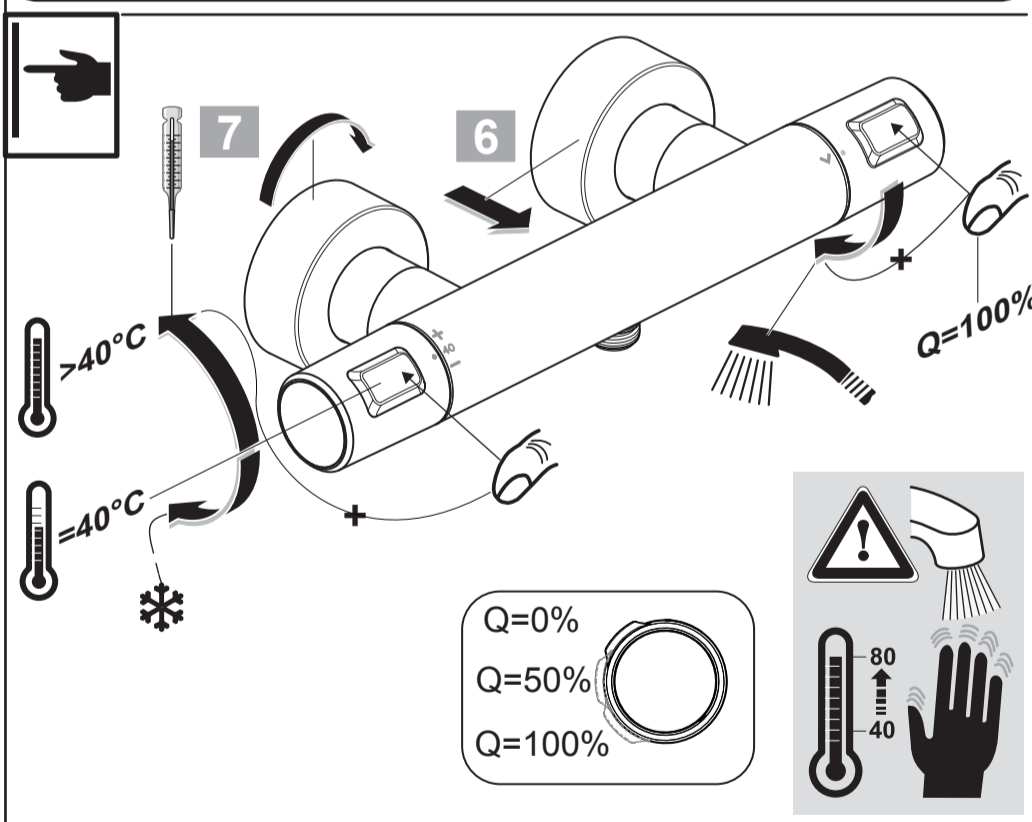

CERATHERM T25
A 7201 XG

0121 / A 868 960
 Made in Germany

Ideal Standard International NV
 Corporate Village - Gent Building
 Da Vincilaan 2
 1935 Zaventem
 Belgium

www.idealstandardinternational.com

| | | | | | | | |
|--|--------------|-----|---------|--|----|--|---------------------|
| | P bar | | MAX. 10 | | 5 | | Q (3 bar) |
| | | 0,5 | | | | | |
| | T °C | | MAX. 80 | | 65 | | l/min |
| | | | | | 55 | | 22 |