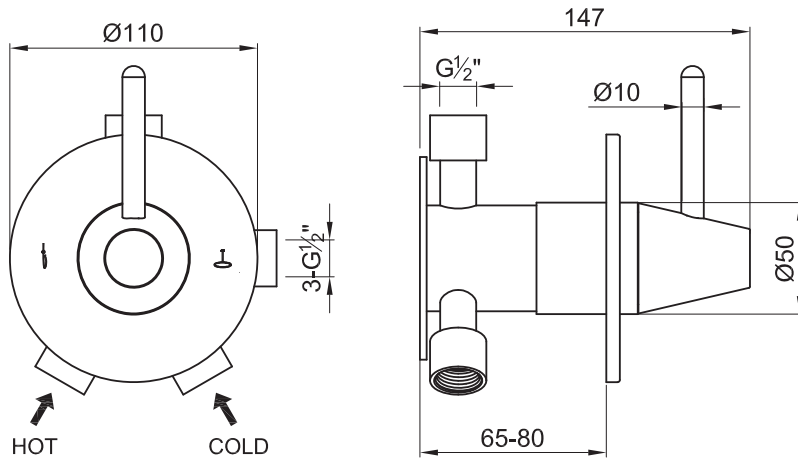

JEE-O cone mixer two way valve

Article code:	900-2200 ● Brushed	Connection:	4 x G 1/2" (Ø15mm / 0.6")
	900-2206 ● Gun metal	Thread:	British Standard Pipe (BSP)
Material:	Stainless Steel r304	Dimension package:	L 25 x W 14 x H 14 cm
Cleaning instructions:	download JEE-O shower and taps manual on our website: www.jee-o.com	Total weight:	1.9 kg
Cartridges:	Kerox ceramic diverter mechanism (progressive) item code 005-0203	Package weight:	0.4 kg
Flow at water of 38°C:	10l p/m at 3Bar pressure	7 year warranty - The general conditions can be found on our website: www.jee-o.com/downloads	
Pressure:	Recommended working pressure 3Bar	HS code:	84248970