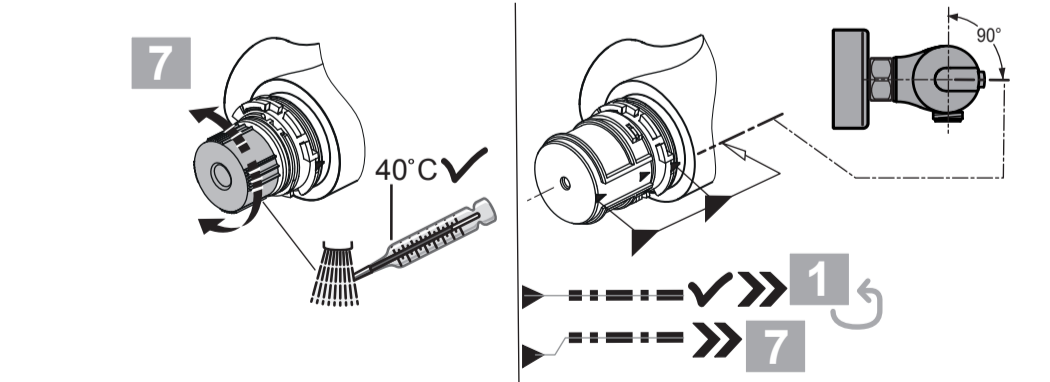

CeraPlus 2
A 6872 ..

0618 / A 868 321
 (+ A 865 612)
 Made in Germany

Ideal Standard International NV
 Corporate Village - Gent Building
 Da Vincilaan 2
 1935 Zaventem
 Belgium

www.idealstandardinternational.com