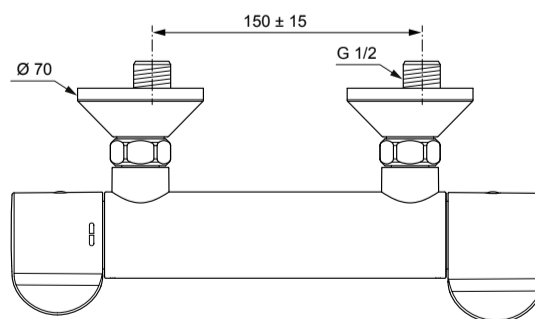

Ideal Standard International NV
Corporate Village - Gent Building
Da Vincilaan 2
1935 Zaventem
Belgium

www.idealstandardinternational.com