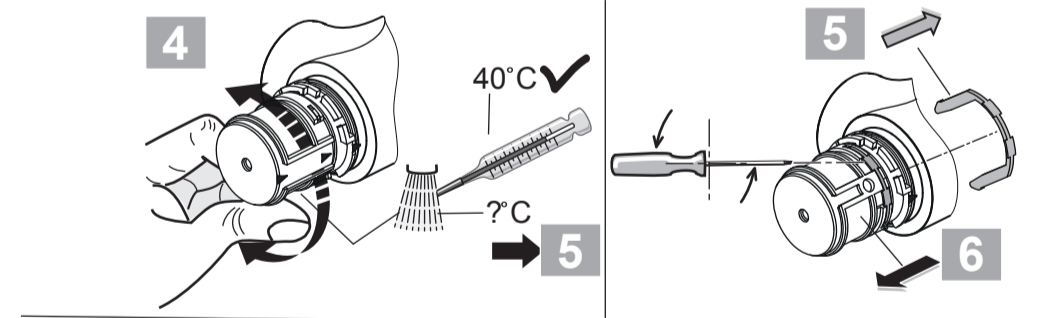

CeraPlus 2
A 6872 ..

0618 / A 868 321
 (+ A 865 612)
 Made in Germany

Ideal Standard International NV
 Corporate Village - Gent Building
 Da Vincilaan 2
 1935 Zaventem
 Belgium

www.idealstandardinternational.com