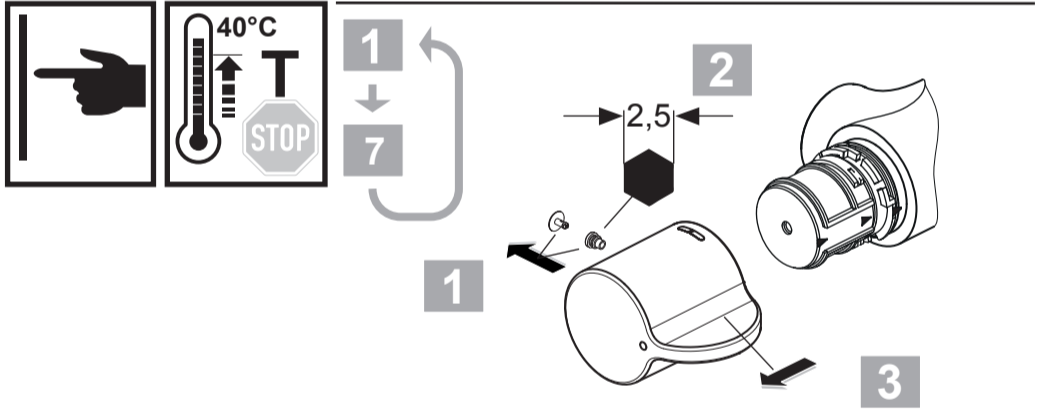

CeraPlus 2
A 6872 ..

0618 / A 868 321
 (+ A 865 612)
 Made in Germany

Ideal Standard International NV
 Corporate Village - Gent Building
 Da Vincilaan 2
 1935 Zaventem
 Belgium

www.idealstandardinternational.com