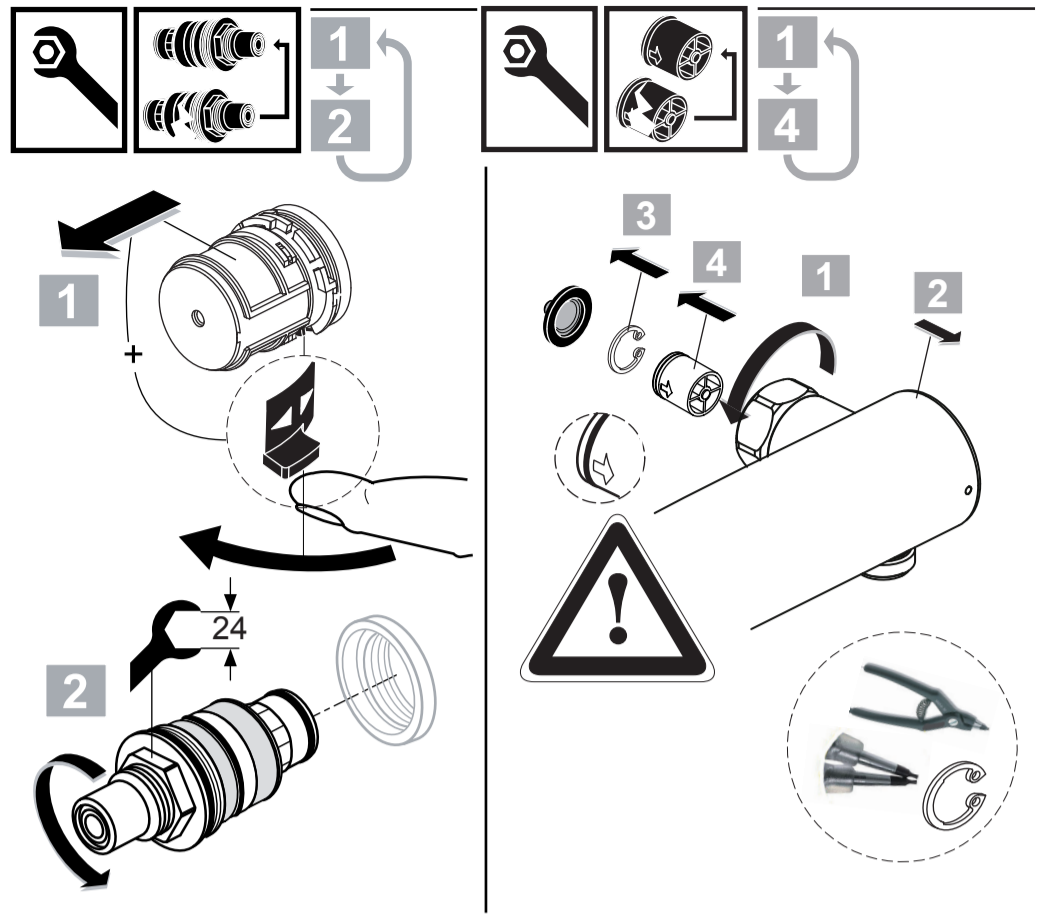

CeraPlus 2
A 6872 ..

0618 / A 868 321
 (+ A 865 612)
 Made in Germany

Ideal Standard International NV
 Corporate Village - Gent Building
 Da Vincilaan 2
 1935 Zaventem
 Belgium

www.idealstandardinternational.com