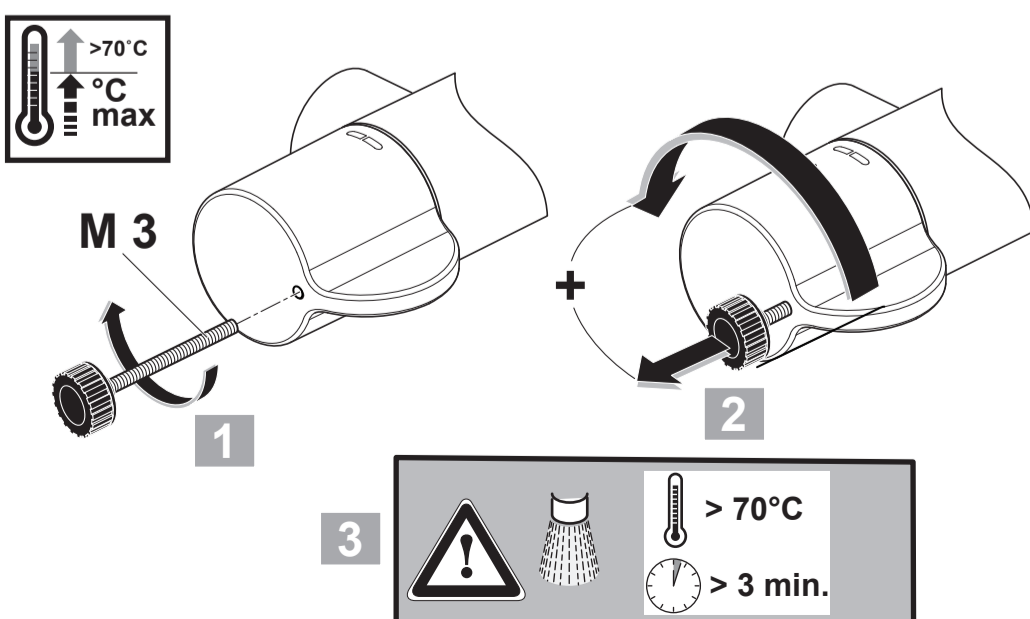

CeraPlus 2
A 6872 ..

0618 / A 868 321
 (+ A 865 612)
 Made in Germany

Ideal Standard International NV
 Corporate Village - Gent Building
 Da Vincilaan 2
 1935 Zaventem
 Belgium

www.idealstandardinternational.com