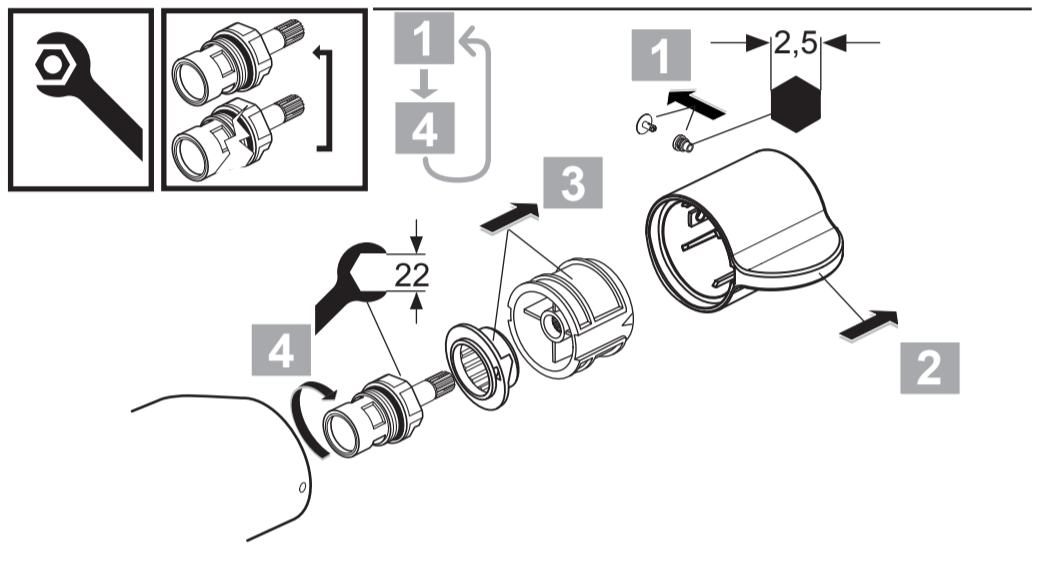

CeraPlus 2
A 6872 ..

0618 / A 868 321
 (+ A 865 612)
 Made in Germany

Ideal Standard International NV
 Corporate Village - Gent Building
 Da Vincilaan 2
 1935 Zaventem
 Belgium

www.idealstandardinternational.com