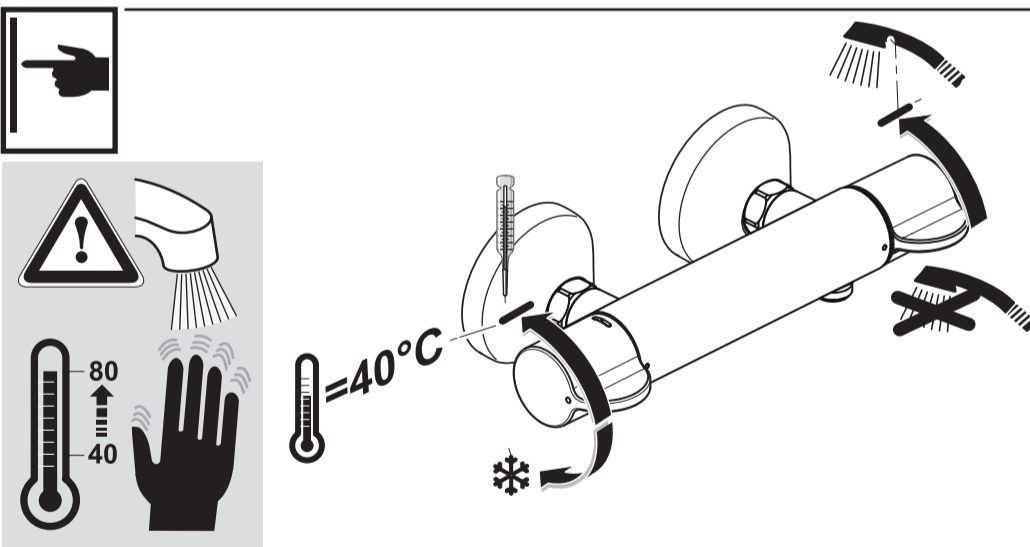

CeraPlus 2
A 6872 ..

0618 / A 868 321
 (+ A 865 612)
 Made in Germany

Ideal Standard International NV
 Corporate Village - Gent Building
 Da Vincilaan 2
 1935 Zaventem
 Belgium

www.idealstandardinternational.com