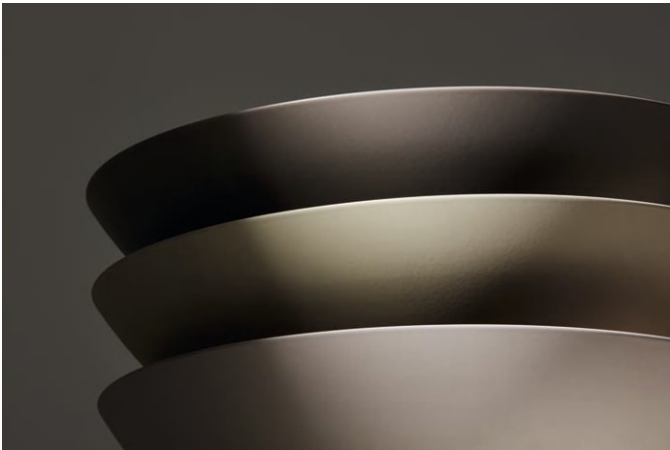

Installation type : Bowl / On countertop

Internal Shape : 1 - Round

Material : Glazed steel

Net weight (kg) : 3.3

Overflow type : Standard

Plug and Waste : Included

Shape : Round

Taphole configuration : No tapholes

Trap : Not included

Waste : Included

Weight (Kg) : 3.3

Without overflow

TECHNICAL DRAWINGS

CHARACTERS

With the Characters series, the classic washbowl is given a completely new expression—reduced in form, impressive in impact, and directly inspired by nature. Innovative enamel surfaces lend the steel extraordinary depth and vibrancy, shifting with the light and reflecting the ever-changing play of the elements.

Characters brings the full spectrum of nature into the bathroom:

The rich aquatic tones deep indigo, deep blue, and deep green evoke the vastness of the ocean and the depth of the sky. Earthy shades like oyster matt, silk matt, gravel matt, and nordic matt embody the calm of natural landscapes at first light—soft, matte finishes with a velvety appearance. Complemented by timeless tones such as dark iron, matte black, and white, the result is a series of distinctive washbasins available in three thoughtfully designed sizes: 300, 360, and 450 mm in diameter.

Each surface is created through a sophisticated enameling process that combines precise technology with artisanal craftsmanship. The result: individual basins with a velvety texture and lively color gradients that reflect light in a truly unique way.