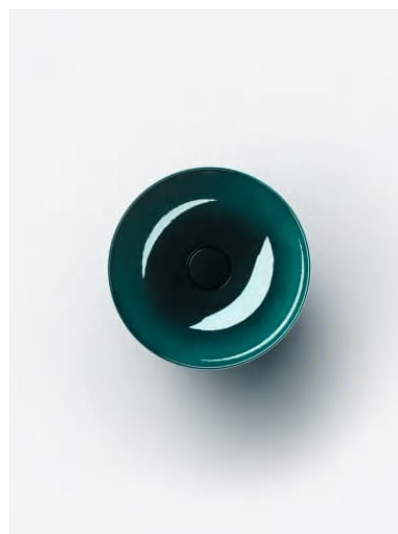

CHARACTERS

Washbasin bowl, glazed steel, without tap bank, without tap hole, without overflow, including fixing set, drain valve

DIMENSIONS

Length	360 mm
Width	360 mm
Height	137 mm

COLOUR AND FINISH

000 White

Installation type : Bowl / On countertop

Internal Shape : 1 - Round

Material : Glazed steel

Net weight (kg) : 3.3

Overflow type : Standard

Plug and Waste : Included

Shape : Round

Taphole configuration : No tapholes

Trap : Not included

Waste : Included

Weight (Kg) : 3.3

Without overflow

TECHNICAL DRAWINGS

CHARACTERS

With the Characters series, the classic washbowl is given a completely new expression—reduced in form, impressive in impact, and directly inspired by nature. Innovative enamel surfaces lend the steel extraordinary depth and vibrancy, shifting with the light and reflecting the ever-changing play of the elements.

Characters brings the full spectrum of nature into the bathroom:

The rich aquatic tones deep indigo, deep blue, and deep green evoke the vastness of the ocean and the depth of the sky. Earthy shades like oyster matt, silk matt, gravel matt, and nordic matt embody the calm of natural landscapes at first light—soft, matte finishes with a velvety appearance. Complemented by timeless tones such as dark iron, matte black, and white, the result is a series of distinctive washbasins available in three thoughtfully designed sizes: 300, 360, and 450 mm in diameter.