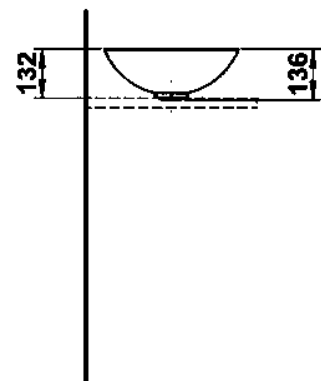

TECHNICAL DRAWINGS