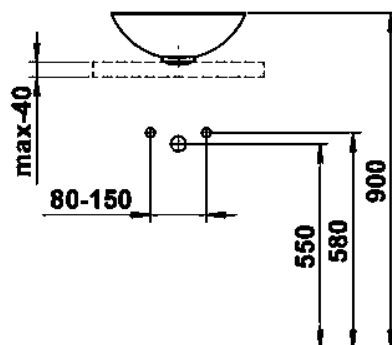

CHARACTERS

Washbasin bowl, glazed steel, without tap bank, without tap hole, without overflow, including fixing set, drain valve

DIMENSIONS

Length	360 mm
Width	360 mm
Height	137 mm

COLOUR AND FINISH

000 White

OPTIONS

112 - without tap hole, without overflow

Back glazed

Bowl length (mm) : 360

Bowl position : Central

Bowl width (mm) : 360

Fixing kit : Included

Glazed base

Installation type : Bowl / On countertop

Internal Shape : 1 - Round

Material : Glazed steel

Net weight (kg) : 3.3

Overflow type : Standard

Plug and Waste : Included

Shape : Round

Taphole configuration : No tapholes

Trap : Not included

Waste : Included

Weight (Kg) : 3.3

Without overflow

TECHNICAL DRAWINGS

CHARACTERS

With the Characters series, the classic washbowl is given a completely new expression—reduced in form, impressive in impact, and directly inspired by nature. Innovative enamel surfaces lend the steel extraordinary depth and vibrancy, shifting with the light and reflecting the ever-changing play of the elements.