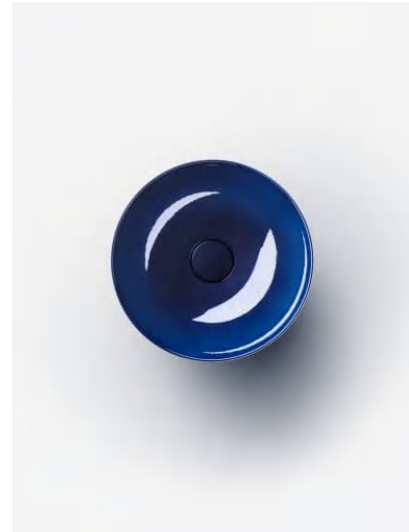

Installation type : Bowl / On countertop

Internal Shape : 1 - Round

Material : Glazed steel

Net weight (kg) : 3.3

Overflow type : Standard

Plug and Waste : Included

Shape : Round

Taphole configuration : No tapholes

Trap : Not included

Waste : Included

Weight (Kg) : 3.3

Without overflow

TECHNICAL DRAWINGS

CHARACTERS

With the Characters series, the classic washbowl is given a completely new expression—reduced in form, impressive in impact, and directly inspired by nature. Innovative enamel surfaces lend the steel extraordinary depth and vibrancy, shifting with the light and reflecting the ever-changing play of the elements.

Characters brings the full spectrum of nature into the bathroom:

The rich aquatic tones deep indigo, deep blue, and deep green evoke the vastness of the ocean and the depth of the sky. Earthy shades like oyster matt, silk matt, gravel matt, and nordic matt embody the calm of natural landscapes at first light—soft, matte finishes with a velvety appearance. Complemented by timeless tones such as dark iron, matte black, and white, the result is a series of distinctive washbasins available in three thoughtfully designed sizes: 300, 360, and 450 mm in diameter.