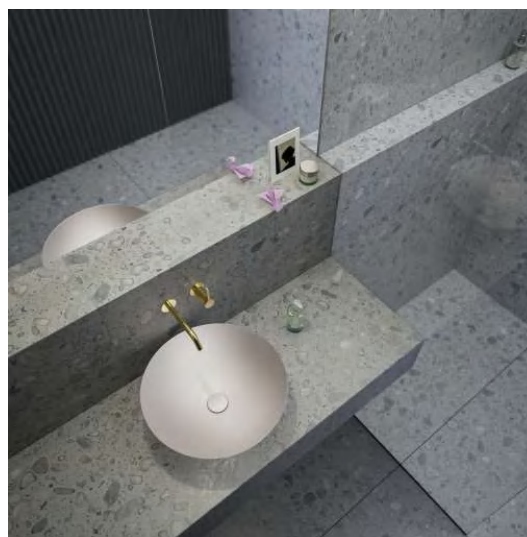

CHARACTERS

Washbasin bowl, glazed steel, without tap bank, without tap hole, without overflow, including fixing set, drain valve

DIMENSIONS

Length	360 mm
Width	360 mm
Height	137 mm

COLOUR AND FINISH

000 White

Installation type : Bowl / On countertop

Internal Shape : 1 - Round

Material : Glazed steel

Net weight (kg) : 3.3

Overflow type : Standard

Plug and Waste : Included

Shape : Round

Taphole configuration : No tapholes

Trap : Not included

Waste : Included

Weight (Kg) : 3.3

Without overflow

TECHNICAL DRAWINGS

CHARACTERS

With the Characters series, the classic washbowl is given a completely new expression—reduced in form, impressive in impact, and directly inspired by nature. Innovative enamel surfaces lend the steel extraordinary depth and vibrancy, shifting with the light and reflecting the ever-changing play of the elements.

Characters brings the full spectrum of nature into the bathroom:

The rich aquatic tones deep indigo, deep blue, and deep green evoke the vastness of the ocean and the depth of the sky. Earthy shades like oyster matt, silk matt, gravel matt, and nordic matt embody the calm of natural landscapes at first light—soft, matte finishes with a velvety appearance. Complemented by timeless tones such as dark iron, matte black, and white, the result is a series of distinctive washbasins available in three thoughtfully designed sizes: 300, 360, and 450 mm in diameter.