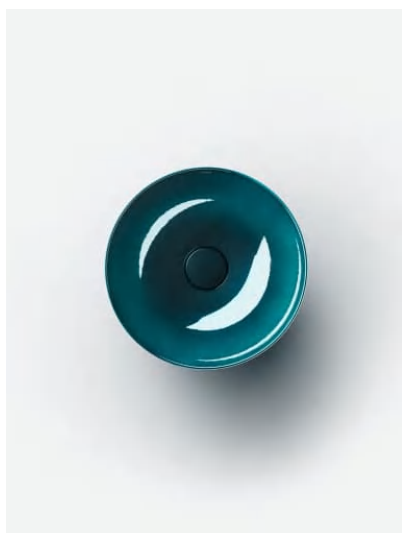

OPTIONS

112 - without tap hole, without overflow

Back glazed

Bowl length (mm) : 360

Bowl position : Central

Bowl width (mm) : 360

Fixing kit : Included

Glazed base

Installation type : Bowl / On countertop

Internal Shape : 1 - Round

Material : Glazed steel

Net weight (kg) : 3.3

Overflow type : Standard

Plug and Waste : Included

Shape : Round

Taphole configuration : No tapholes

Trap : Not included

Waste : Included

Weight (Kg) : 3.3

Without overflow

TECHNICAL DRAWINGS

CHARACTERS

With the Characters series, the classic washbowl is given a completely new expression—reduced in form, impressive in impact, and directly inspired by nature. Innovative enamel surfaces lend the steel extraordinary depth and vibrancy, shifting with the light and reflecting the ever-changing play of the elements.

Characters brings the full spectrum of nature into the bathroom:

The rich aquatic tones deep indigo, deep blue, and deep green evoke the vastness of the ocean and the depth of the sky. Earthy shades like oyster matt, silk matt, gravel matt, and nordic matt embody the calm of natural landscapes at first light—soft, matte finishes with a velvety appearance. Complemented by timeless tones such as dark iron, matte black, and white, the result is a series of distinctive washbasins available in three thoughtfully designed sizes: 300, 360, and 450 mm in diameter.