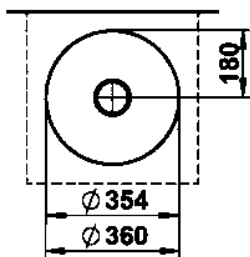

CHARACTERS

Washbasin bowl, glazed steel, without tap bank, without tap hole, without overflow, including fixing set, drain valve

DIMENSIONS

Length	360 mm
Width	360 mm
Height	137 mm

COLOUR AND FINISH

000 White

OPTIONS

112 - without tap hole, without overflow

Back glazed

Bowl length (mm) : 360

Bowl position : Central

Bowl width (mm) : 360

Fixing kit : Included

Glazed base

Installation type : Bowl / On countertop

Internal Shape : 1 - Round

Material : Glazed steel

Net weight (kg) : 3.3

Overflow type : Standard

Plug and Waste : Included

Shape : Round

Taphole configuration : No tapholes

Trap : Not included

Waste : Included

Weight (Kg) : 3.3

Without overflow

TECHNICAL DRAWINGS

CHARACTERS

With the Characters series, the classic washbowl is given a completely new expression—reduced in form, impressive in impact, and directly inspired by nature. Innovative enamel surfaces lend the steel extraordinary depth and vibrancy, shifting with the light and reflecting the ever-changing play of the elements.