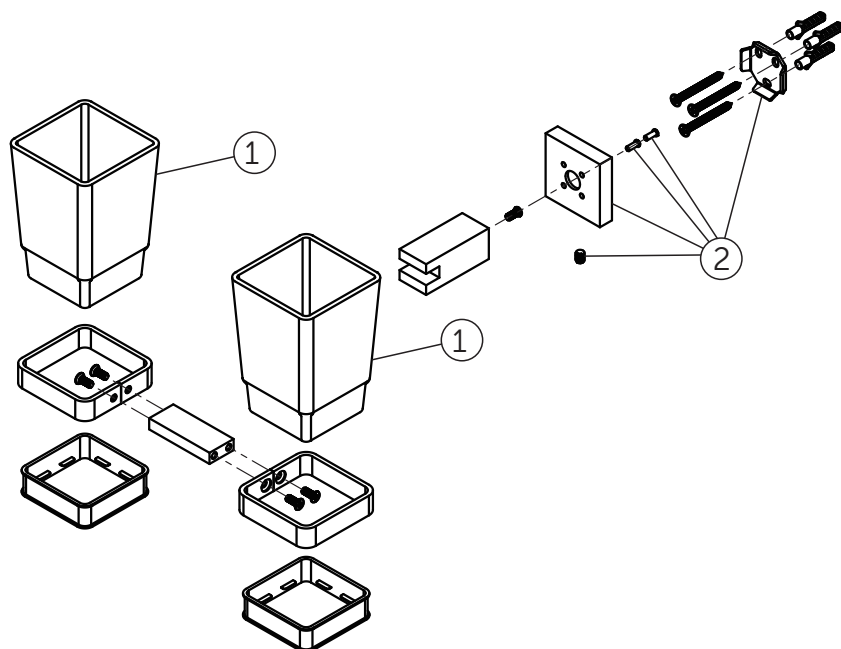

Ideal Standard

IOM SQUARE

E 2205 AA

0311 / MTAc E2205

Position
 1=E W087NU
 2=E W079NU

Ideal Standard International NV
 Corporate Village - Gent Building
 Da Vincilaan 2
 1935 Zaventem
 Belgium

www.idealstandardinternational.com