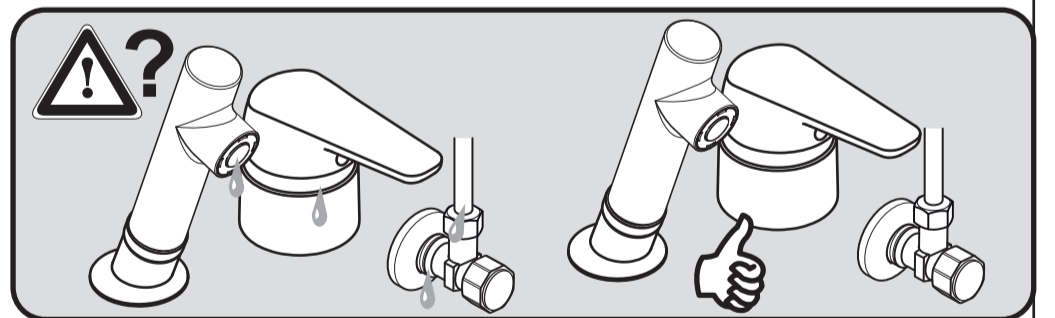

0,3 MPa 3 bar	50°C	16°C	°C										
			0	1	2	3	4	5	6	7	8	9	
	50°C	16°C	49,5	49,5	48	46	42,5	41	37	33,5	31	28	
	65°C	16°C	65	65	63,5	60,5	57	53,5	49	44,5	39	34,5	
	81°C	16°C	81	81	78,5	73	69	63,5	56	49	42,5	36