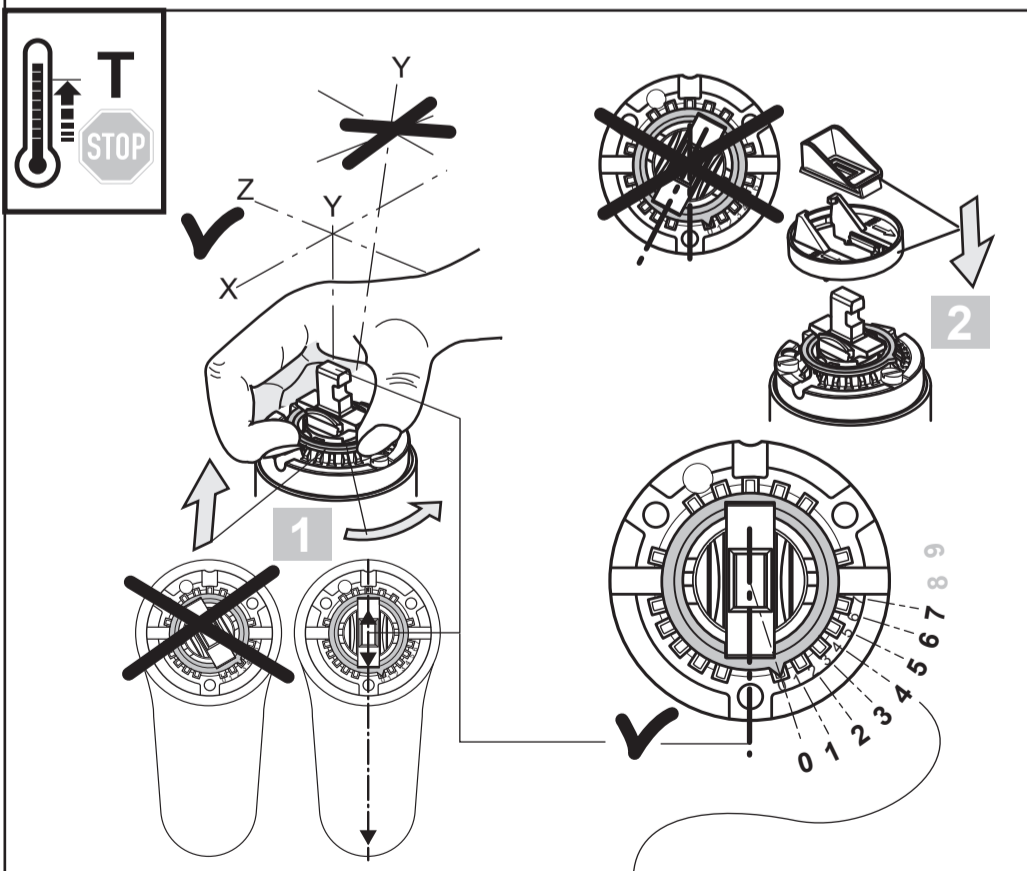

0,3 MPa 3 bar	50°C	16°C	°C										
			0	1	2	3	4	5	6	7	8	9	
	50°C	16°C	49,5	49,5	48	46	42,5	41	37	33,5	31	28	
	65°C	16°C	65	65	63,5	60,5	57	53,5	49	44,5	39	34,5	
	81°C	16°C	81	81	78,5	73	69	63,5	56	49	42,5	36