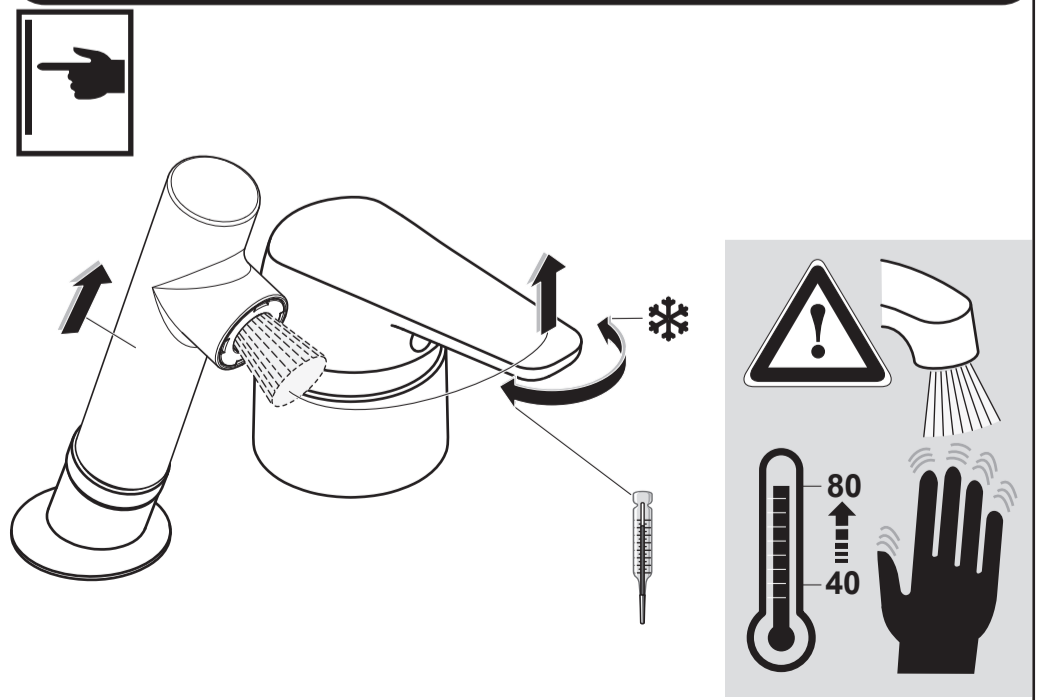

0,3 MPa 3 bar	50°C	16°C	°C										
			0	1	2	3	4	5	6	7	8	9	
	50°C	16°C	49,5	49,5	48	46	42,5	41	37	33,5	31	28	
	65°C	16°C	65	65	63,5	60,5	57	53,5	49	44,5	39	34,5	
	81°C	16°C	81	81	78,5	73	69	63,5	56	49	42,5	36