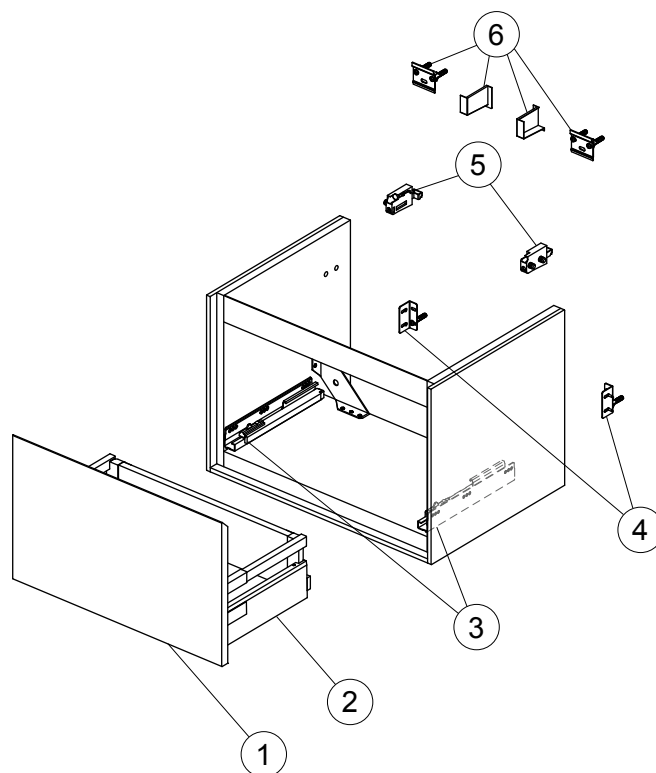

Item	Description	Colour/Finish		Code No.	Quantity
		Outside Finish	Accent Finish		
1	Drawer front panel 58	B2 - Glossy White KN - Glossy White EQ - Glossy Light Gray PS - Wood Light Gray UK - Wood Light Brown VY - Matt Dark Brown	Matt White Matt Light Gray Matt White Matt White Matt Light Brown Matt White	EF576B2 EF576B2 EF576EQ EF576PS EF576UK EF576VY	1
2	Drawer structure 58 Matt White			EF57767	1
3	Runner 260 KIT			EF53767	Pair
4	Safety KIT (Brackets, screws & plugs)			EF53967	10
5	Hanging brackets KIT BU			EF54167	Pair
6	Wall fixation KIT BU			EF54267	18

Item	Description	Colour/Finish		Code No.	Quantity
		Outside Finish	Accent Finish		
1	Drawer front panel 58	B2 - Glossy White KN - Glossy White EQ - Glossy Light Grey PS - Wood Light Grey UK - Wood Light Brown VY - Matt Dark Brown	Matt White Matt Light Grey Matt White Matt White Matt Light Brown Matt White	EF682B2 EF682B2 EF682EQ EF682PS EF682UK EF682VY	1
2	Drawer structure 58 Matt White			EF68367	1
3	Runner 270 KIT Blum			RV07667	Pair
4	Safety KIT (Brackets, screws & plugs)			TV38767	12
5	Hanging brackets KIT 1			RV08267	Pair
6	Wall fixation KIT 1			RV08167	12