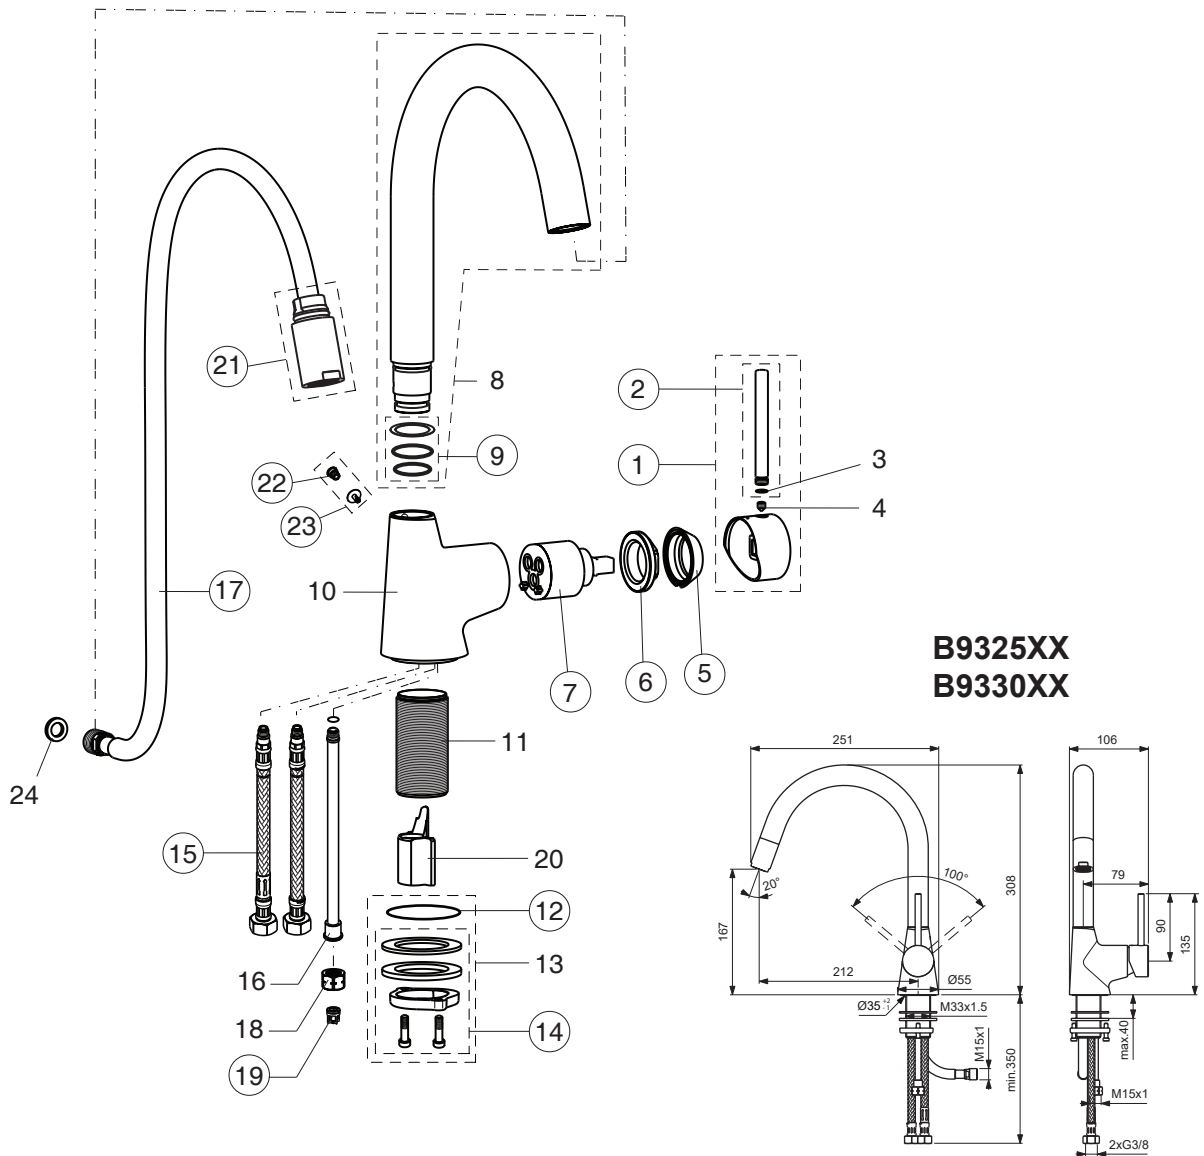

NORA

For XX=Coverage-Designate:

AA=chrome,GN=ultra steel

For Instance:

B960909AA for chrome

B960909GN for ultra steel

Pos.	Signify	Spare parts-Nr	Quantity	Pos.	Signify	Spare parts-Nr	Quantity
1	Lever,w/logo-compl.	B960909XX	1 Pcs.	21	Pull-down spray1F,	B960912XX	1 Pcs.
2	Small handle for handle	B960719XX	1 Pcs.	22	Screw M5x5.5	A960058NU	1 Pcs.
3	O-Ring Ø6x1		1 Pcs.	23	Screw and cap-compl.	B960297XX	1 Pcs.
4	Screw M5x6		1 Pcs.	24	Rubber gasket 14x8.5x1.5		1 Pcs.
5	Cap	B961473XX	1 Pcs.				
6	Screw M38x1	B961569NU	1 Pcs.				
7	Cartr. w/hot limit stop	B961477NU	1 Pcs.				
8	Tub.spout R200mm-compl.		1 Pcs.				
9	Sealing set for tub.spout	B960914NU	1 Set				
10	Body kitchen Kombi		1 Pcs.				
11	Shank M33x1.5		1 Pcs.				
12	O-Ring Ø42.52x2.62	A960276NU	1 Pcs.				
13	Assembly for kitchen		1 Set				
14	Connecting group	B960255NU	1 Pcs.				
15	Fl.hose G3/8,M8x1/L500	A962005NU	1 Pcs.				
16	Tube welded M8x1/L211		1 Pcs.				
17	Hose L1500mm-M15x1 plastic kit with weight	B961103NU	1 Pcs.				
18	Nut M15x1		1 Pcs.				
19	Rv-patrone	A960944NU	2 Pcs.				
20	Schlauchfuehrung		1 Pcs.				