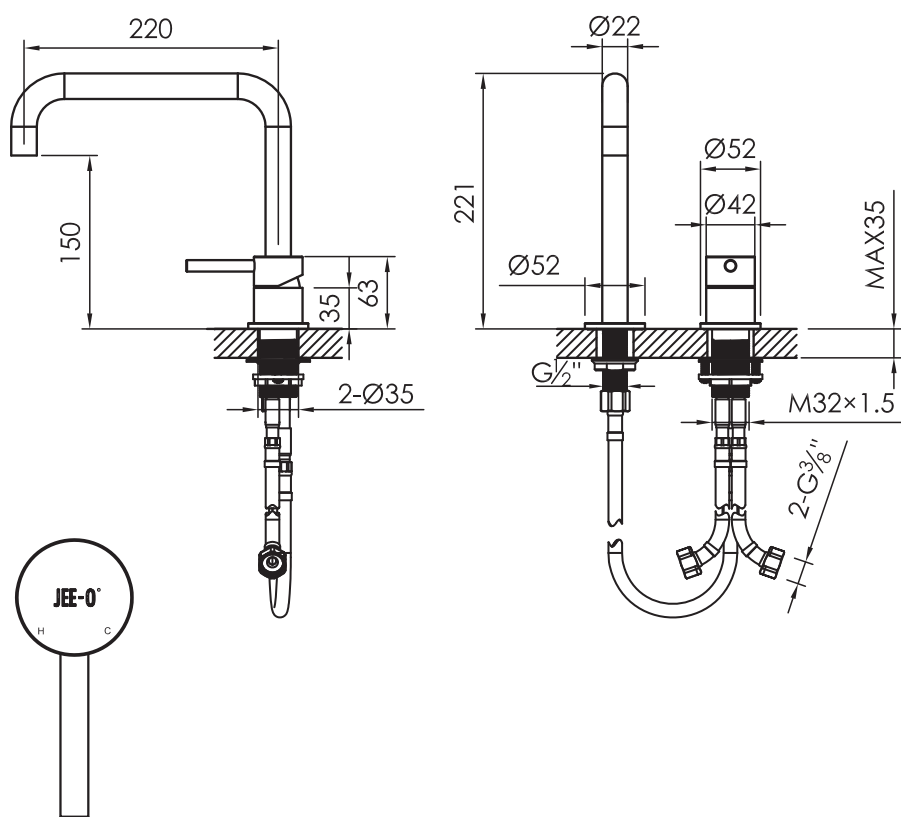

JEE-O slimline 2 hole mixer set low

Article code:

800-1760

● Brushed

800-1763

● Structured black

800-1764

● PVD coated bronze

800-1765

● PVD coated matt gold

Material:

Stainless Steel r304

Cleaning instructions:

download JEE-O shower and taps manual on our website: www.jee-o.com

Cartridge:

Kerox ceramic mixing mechanism (35mm), item code 005-0101

Flow at water of 38°C / 100,4°F:

10l / 2.7gal p/m at 3bar pressure

Connection:

Flex hoses:

2 x G ½" (ø15mm / 0.6")

2 x ¾" x 400 x m10

1 x ½" x 400 x m10

British Standard Pipe (BSP)

Thread:

Dimension package:

Total weight:

Package weight:

L 37 x W 30 x H 8 cm

1.6 kg

0.324 kg

7 year warranty - The general conditions can be found on our website: www.jee-o.com/downloads