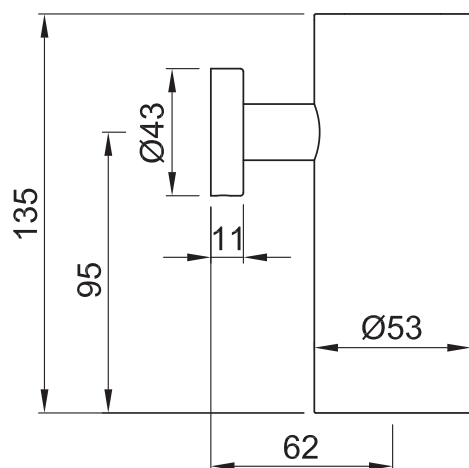

JEE-O slimline wall cup

Article code:

801-0130

● Brushed

801-0133

● Structured black

801-0134

● PVD coated bronze

801-0135

● PVD coated matt gold

Material:

Stainless Steel r304

Cleaning instructions:

download JEE-O shower and taps manual on our website: www.jee-o.com

Dimension package:

Total weight: