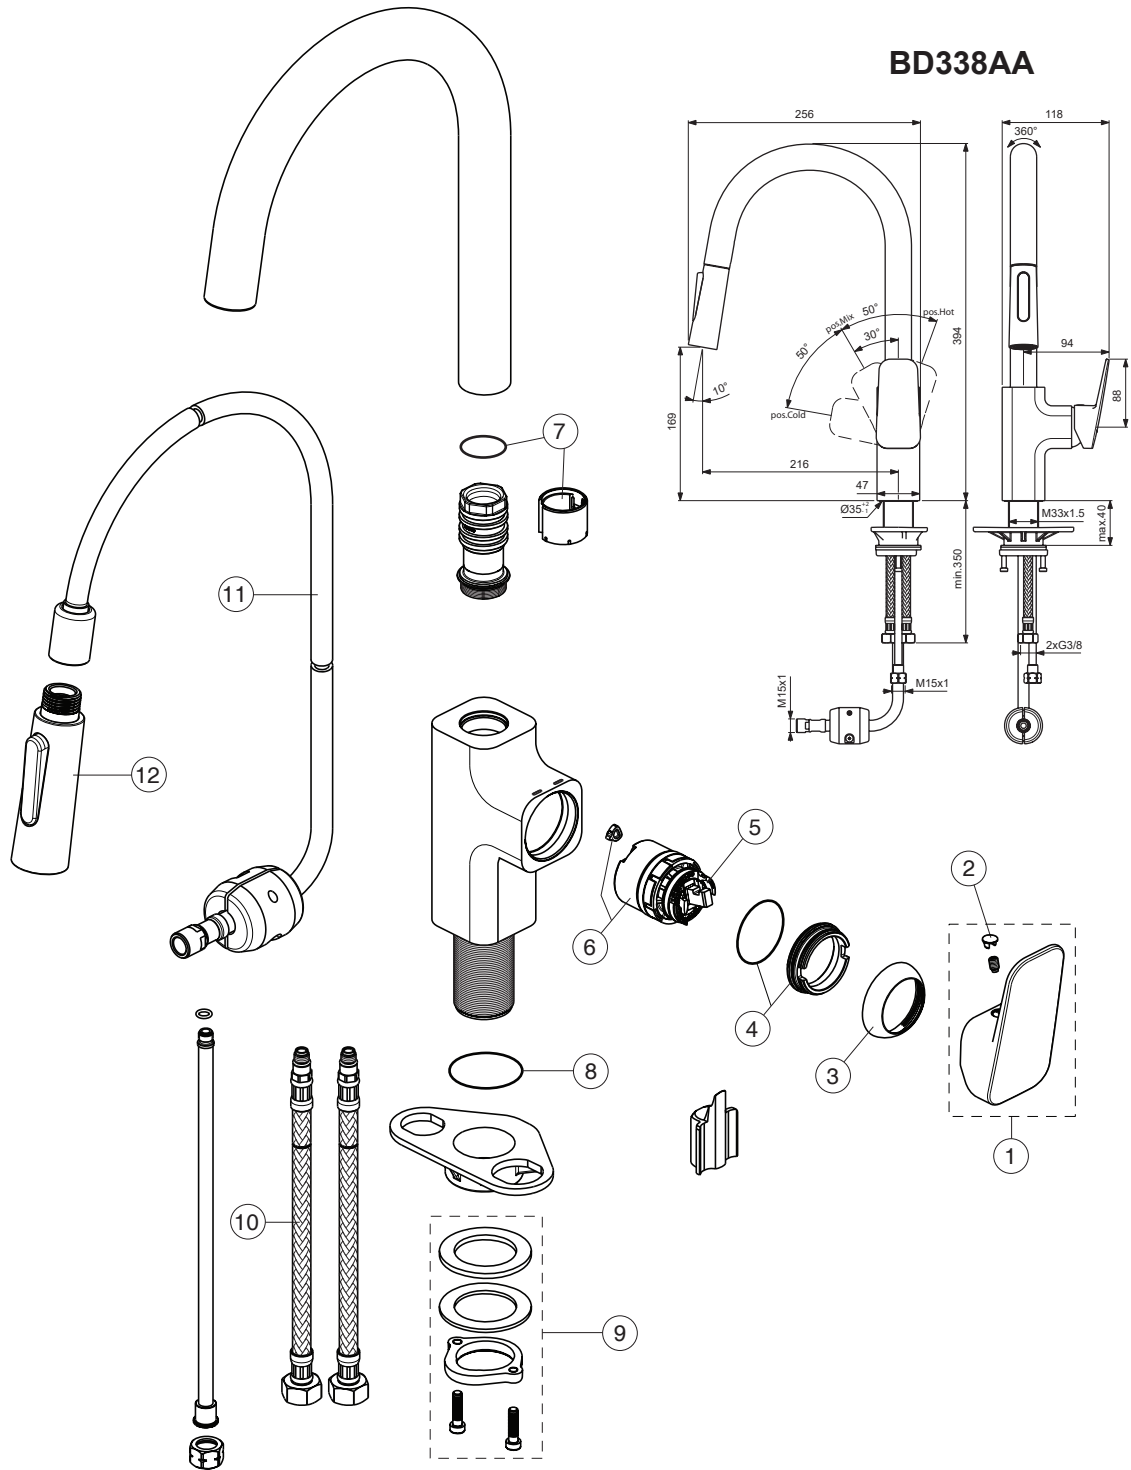

CERAPLAN

Ideal Standard

Pos.	Signify	Spare parts-Nr.	Quantity	Pos.	Signify	Spare parts-Nr.	Quantity
1	Lever,w/logo	B961718AA	1 Set				
2	Cap decorative	B960473AA	1 Pcs.				
3	Rosette M38x1.5	B961438AA	1 Pcs.				
4	Screw M41x1.5/M38x1.5	B961374NU	1 Set				
5	Hot limit stop	A861181NU	1 Pcs.				
6	Cartridge Ø38mm	A861156NU*	1 Pcs.				
7	Sealing set for tub.spout	B961582NU	1 Set				
8	O-Ring Ø37.77x2.62	A962574NU	1 Pcs.				
9	Connecting group	B960255NU	1 Set				
10	Fl.hose G3/8,M8x1/L500	A962005NU	1 Pcs.				
11	Plastic hose L1500	B960460NU	1 Pcs.				
12	Pull-down spray 2F	B961746AA	1 Pcs.				