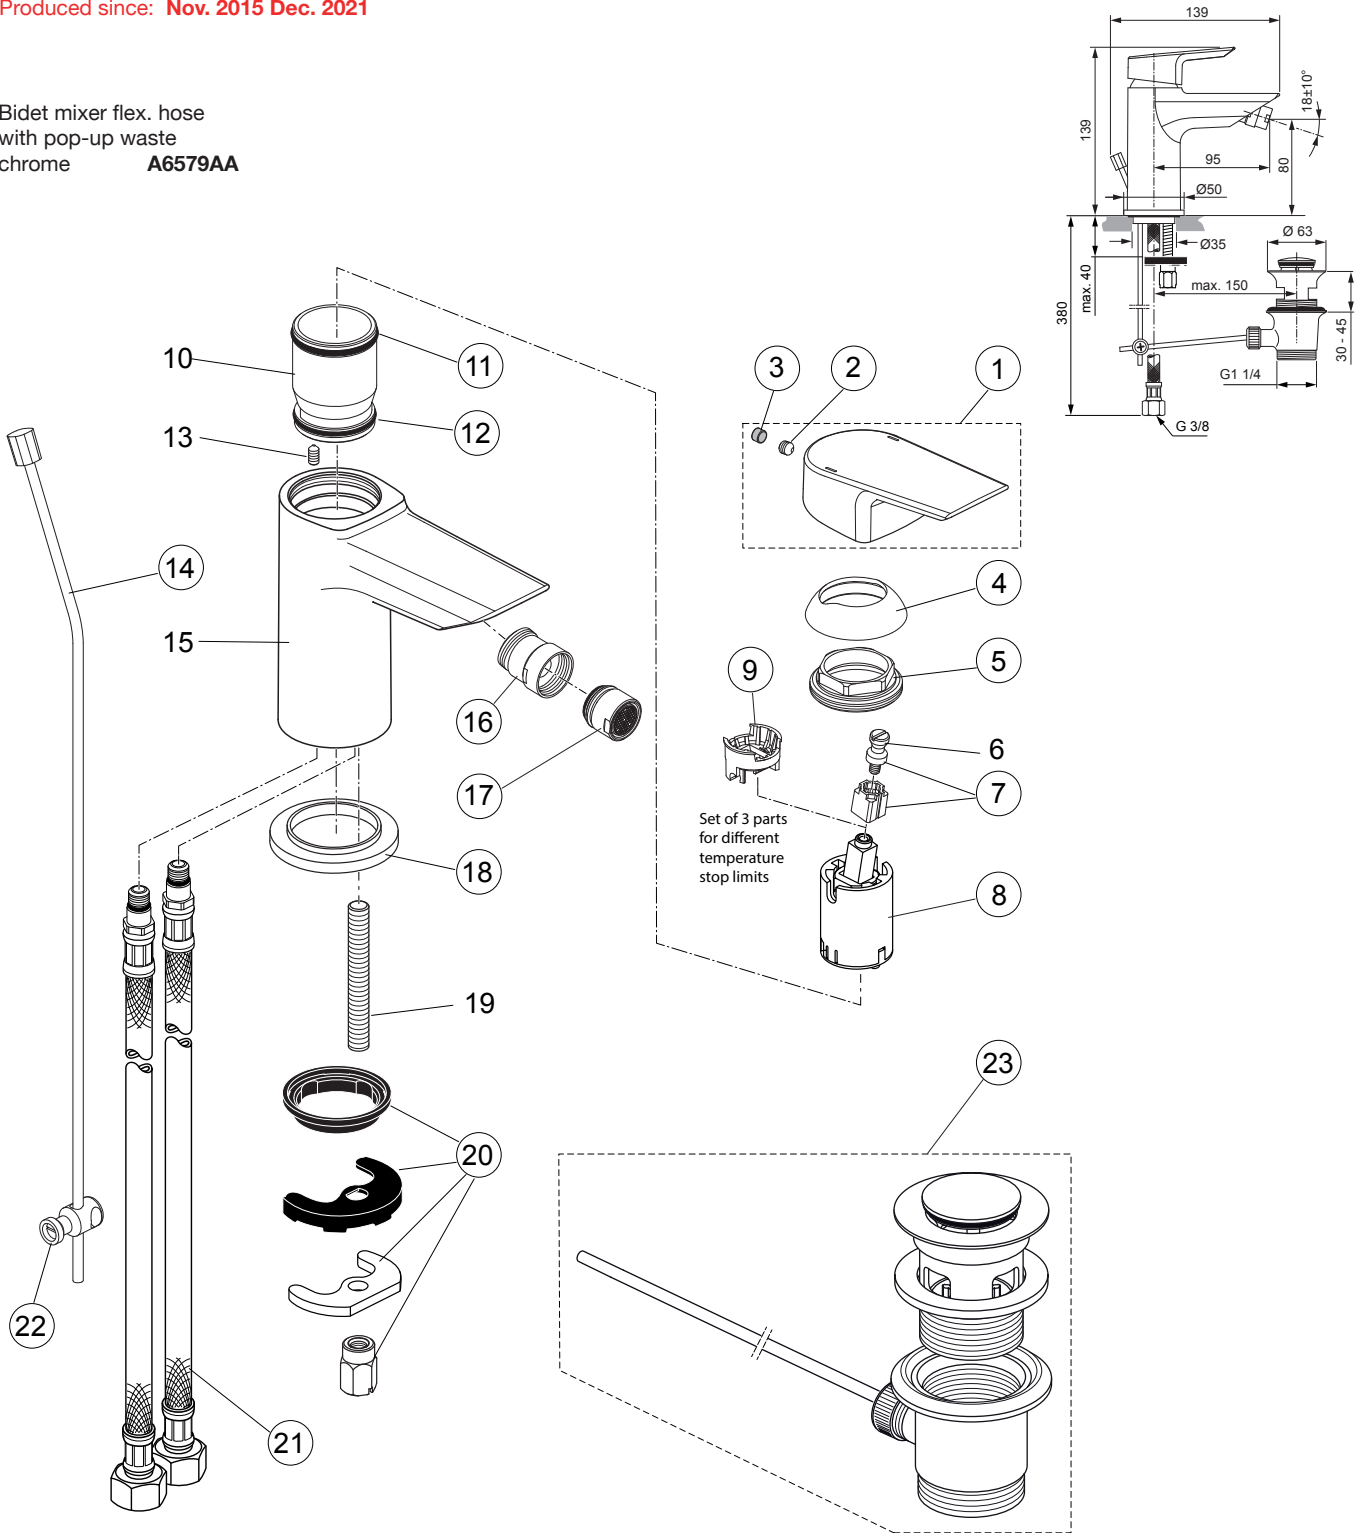

Produced since: Dec. 2021

Bidet mixer flex. hose
with pop-up waste
chrome **A6579AA**

Pos.	Description	Part-Number	Qty.	Pos.	Description	Part-Number	Qty.
1	Lever cpl. with Logo ISI	A 861 018 AA	1 Set	11	Bracket	A 961 172 NU	1 pcs
2	Cover cap	F 960 975 AA	1 pcs	12	Lift rod cpl.	B 961 119 AA	1 Set
3	Cartridge Kerox Ø28	A 861 396 NU	1 Set	13	Pop-up waste complete	A 962 991 AA	1 Set
4	O - Ring Ø 28 x 2	A 963 299 NU	1 pcs				
5	O - Ring Ø 26,7 x 1,78	A 962 825 NU	1 pcs				
6	Ball joint M18x1 / M16,5x1	A 960 019 AA	1 pcs				
7	Aerator M18x1 - 5ltr/min	A 963 369 AA	1 pcs				
8	Escutcheon	B 960 712 AA	1 pcs				
9	Fixation kit	A 964 520 NU	1 Set				
10	Flex. hose M10x1-G3/8-450	A 963 600 NU	1 pcs				

Produced since: **Nov. 2015 Dec. 2021**

Bidet mixer flex. hose
with pop-up waste
chrome **A6579AA**

Pos.	Description	Part-Number	Qty.	Pos.	Description	Part-Number	Qty.
1	Lever cpl. with Logo ISI	A 861 018 AA	1 Set	13	Thread pin M4 x 8 ISO 4027		
2	Thread pin M5x6 DIN914	A 860 603 NU	1 pcs	14	Lift rod cpl. + Pos. 22	B 961 119 AA	1 Set
3	Handle plug	A 963 751 NU	1 pcs	15	Body		
4	Cover cap	F 960 975 AA	1 pcs	16	Ball joint M18x1 / M16,5x1	A 960 019 AA	1 pcs
5	Thread ring M36x1	B 961 087 NU	1 pcs	17	Aerator M18x1	B 964 902 AA	1 pcs
6	Handle srew M4			18	Escutcheon	B 960 712 AA	1 pcs
7	Lever adapter + screw	A 860 892 NU	1 Set	19	Bolt M8x70		
8	Cartridge Kerox Ø28 + Pos.7	F 960 855 NU	1 Set	20	Fixation kit	A 964 520 NU	1 Set
9	Hot water limiter - 3 parts	B 961 088 NU	1 Set	21	Flex. hose M10x1-G3/8-450	A 963 600 NU	1 pcs
10	Manifold			22	Bracket	A 961 172 NU	1 pcs
11	O - Ring Ø 28 x 2	A 963 299 NU	1 pcs	23	Pop-up waste complete	A 962 991 AA	1 Set
12	O - Ring Ø 26,7 x 1,78	A 962 825 NU	1 pcs				