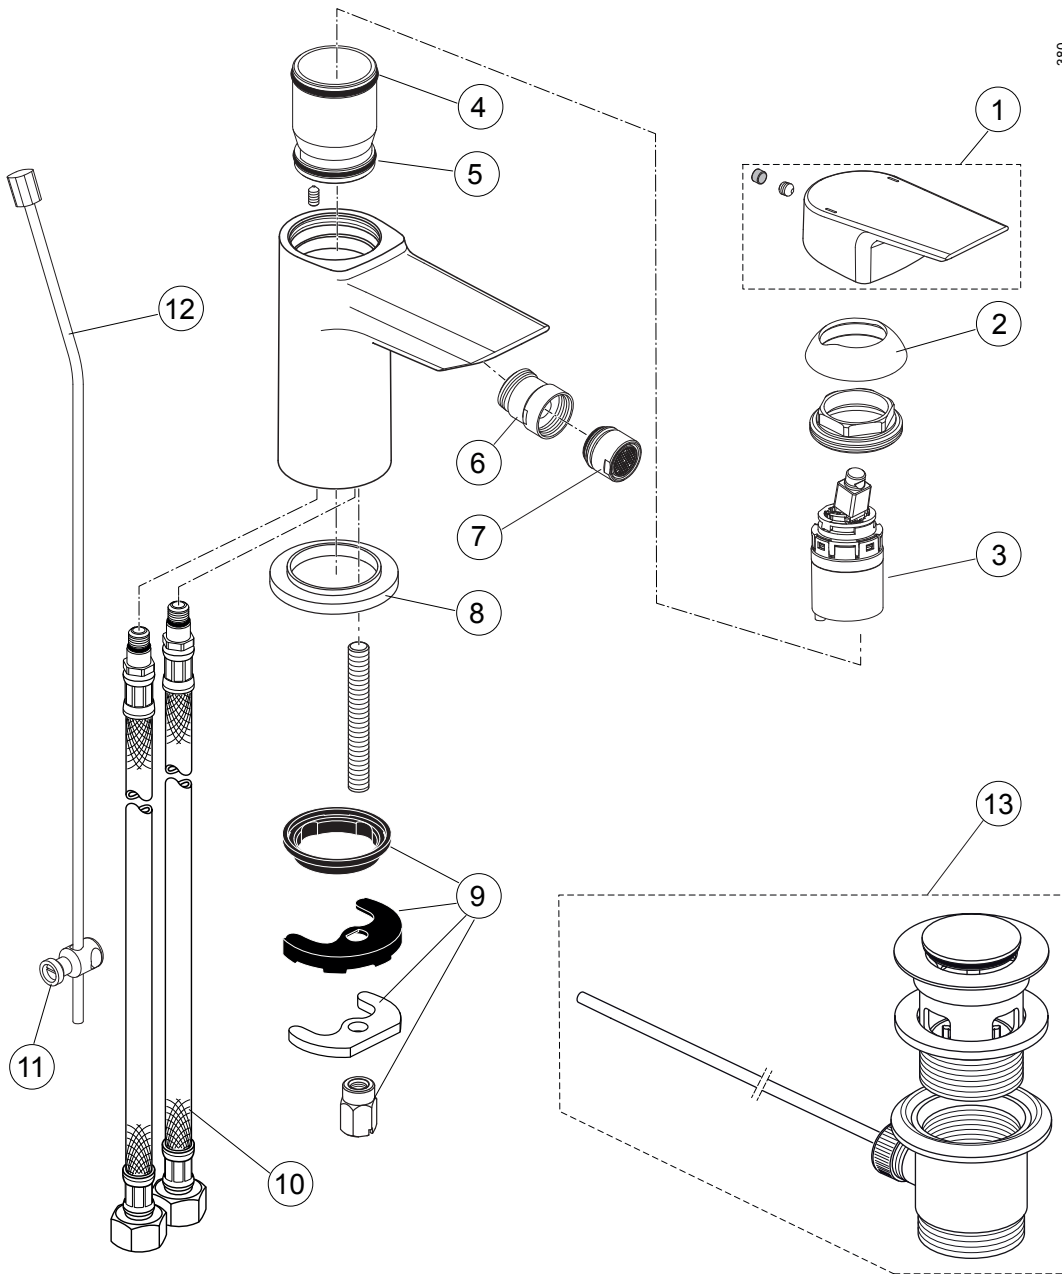

Produced since: Dec. 2021

Bidet mixer flex. hose
with pop-up waste
chrome **A6579AA**

Pos.	Description	Part-Number	Qty.	Pos.	Description	Part-Number	Qty.
1	Lever cpl. with Logo ISI	A 861 018 AA	1 Set	11	Bracket	A 961 172 NU	1 pcs
2	Cover cap	F 960 975 AA	1 pcs	12	Lift rod cpl.	B 961 119 AA	1 Set
3	Cartridge Kerox Ø28	A 861 396 NU	1 Set	13	Pop-up waste complete	A 962 991 AA	1 Set
4	O - Ring Ø 28 x 2	A 963 299 NU	1 pcs				
5	O - Ring Ø 26,7 x 1,78	A 962 825 NU	1 pcs				
6	Ball joint M18x1 / M16,5x1	A 960 019 AA	1 pcs				
7	Aerator M18x1 - 5ltr/min	A 963 369 AA	1 pcs				
8	Escutcheon	B 960 712 AA	1 pcs				
9	Fixation kit	A 964 520 NU	1 Set				
10	Flex. hose M10x1-G3/8-450	A 963 600 NU	1 pcs				

Produced since: **Nov. 2015 Dec. 2021**

Bidet mixer flex. hose
with pop-up waste
chrome **A6579AA**

Pos.	Description	Part-Number	Qty.	Pos.	Description	Part-Number	Qty.
1	Lever cpl. with Logo ISI	A 861 018 AA	1 Set	13	Thread pin M4 x 8 ISO 4027		
2	Thread pin M5x6 DIN914	A 860 603 NU	1 pcs	14	Lift rod cpl. + Pos. 22	B 961 119 AA	1 Set
3	Handle plug	A 963 751 NU	1 pcs	15	Body		
4	Cover cap	F 960 975 AA	1 pcs	16	Ball joint M18x1 / M16,5x1	A 960 019 AA	1 pcs
5	Thread ring M36x1	B 961 087 NU	1 pcs	17	Aerator M18x1	B 964 902 AA	1 pcs
6	Handle srew M4			18	Escutcheon	B 960 712 AA	1 pcs
7	Lever adapter + screw	A 860 892 NU	1 Set	19	Bolt M8x70		
8	Cartridge Kerox Ø28 + Pos.7	F 960 855 NU	1 Set	20	Fixation kit	A 964 520 NU	1 Set
9	Hot water limiter - 3 parts	B 961 088 NU	1 Set	21	Flex. hose M10x1-G3/8-450	A 963 600 NU	1 pcs
10	Manifold			22	Bracket	A 961 172 NU	1 pcs
11	O - Ring Ø 28 x 2	A 963 299 NU	1 pcs	23	Pop-up waste complete	A 962 991 AA	1 Set
12	O - Ring Ø 26,7 x 1,78	A 962 825 NU	1 pcs				