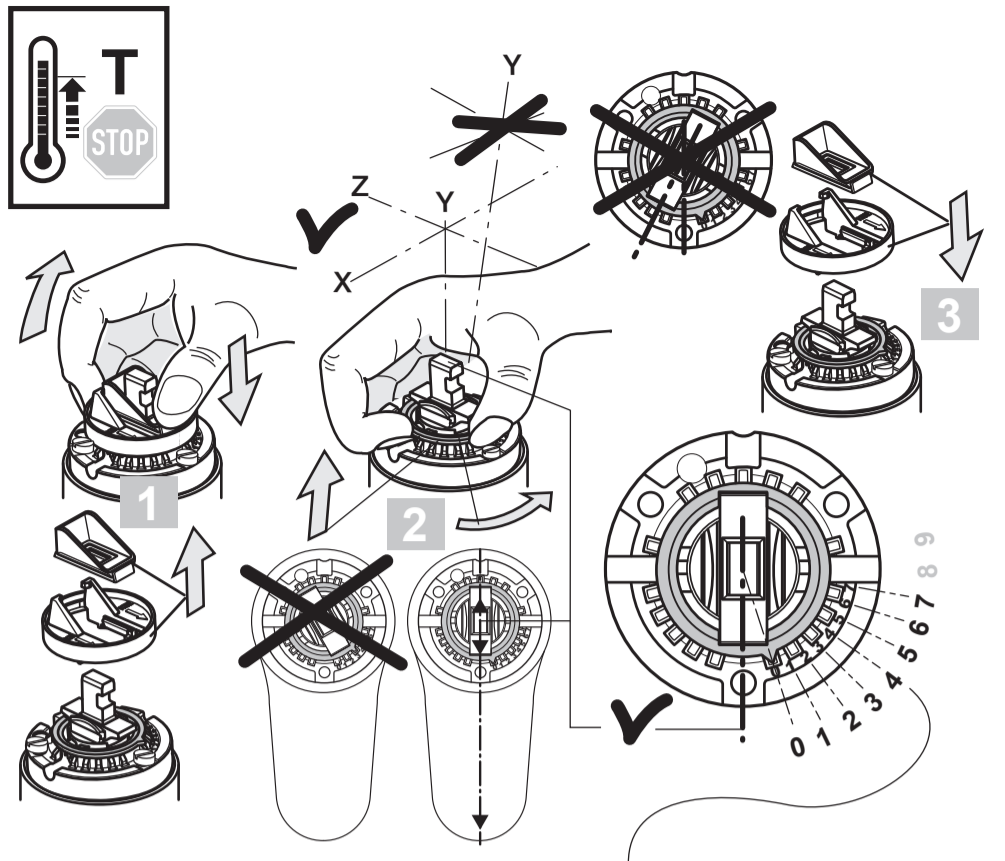

P	bar		MAX. 10		5		Q (3 bar)
	T	°C		MAX. 80		65 55		
								l/min 23

			0	1	2	3	4	5	6	7	8	9
0,3 MPa 3 bar	50°C	16°C	49,5	49,5	48	46	42,5	41	37	33,5	31	28
	65°C	16°C	65	65	63,5	60,5	57	53,5	49	44,5	39	34,5
	81°C	16°C	81	81	78,5	73	69	63,5	56	49	42,5	36