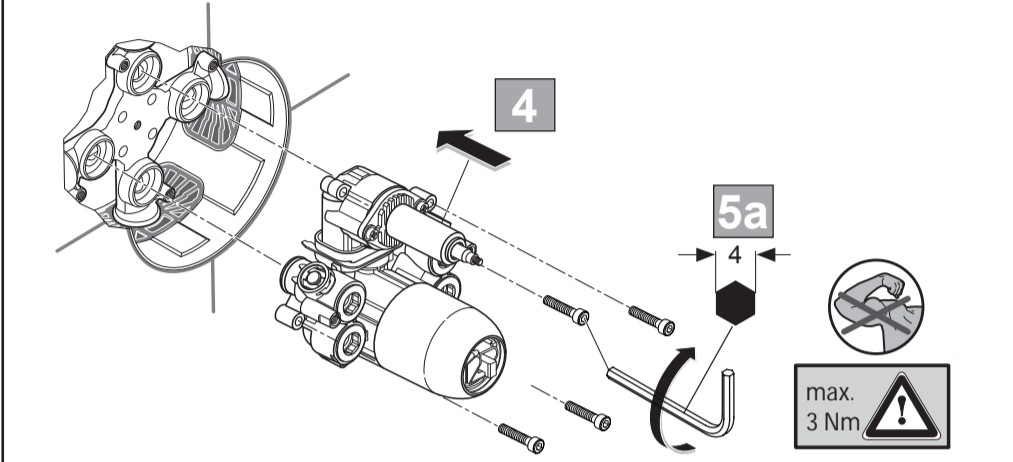

P	bar		MAX. 10		5		Q (3 bar)
	T	°C		MAX. 80		65 55		
								l/min 23