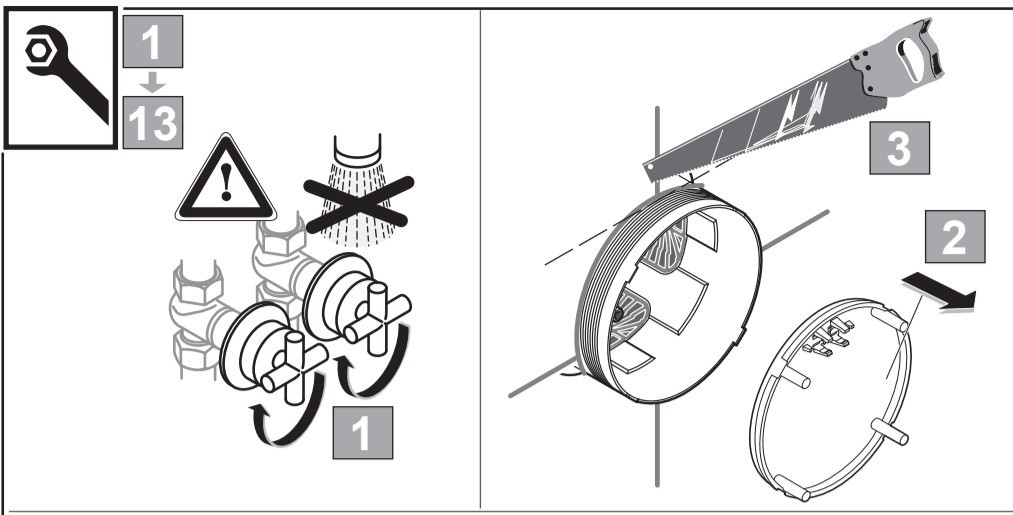

P	bar		MAX. 10		5		Q (3 bar)
	T	°C		MAX. 80		65 55		
								l/min 23