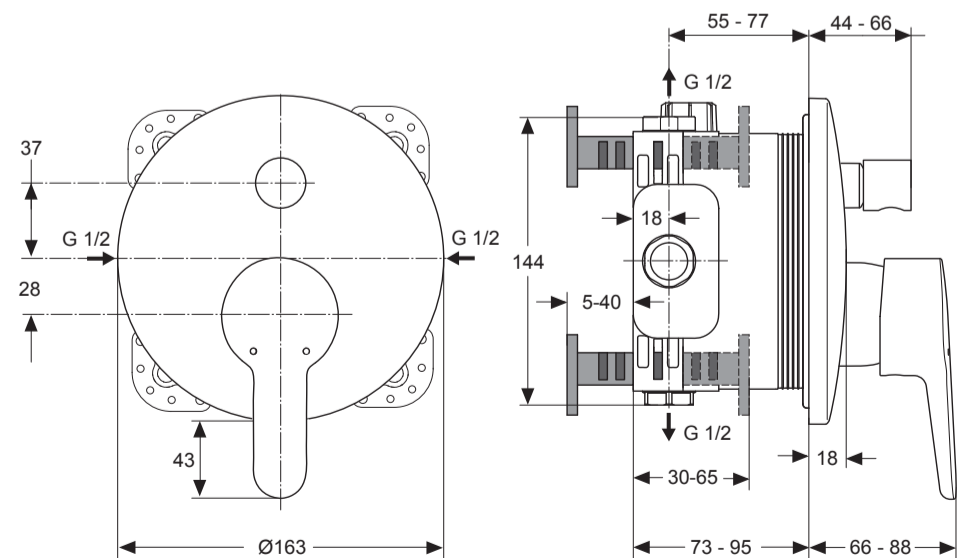

Ideal Standard International NV
Corporate Village - Gent Building
Da Vincilaan 2
1935 Zaventem
Belgium

www.idealstandardinternational.com