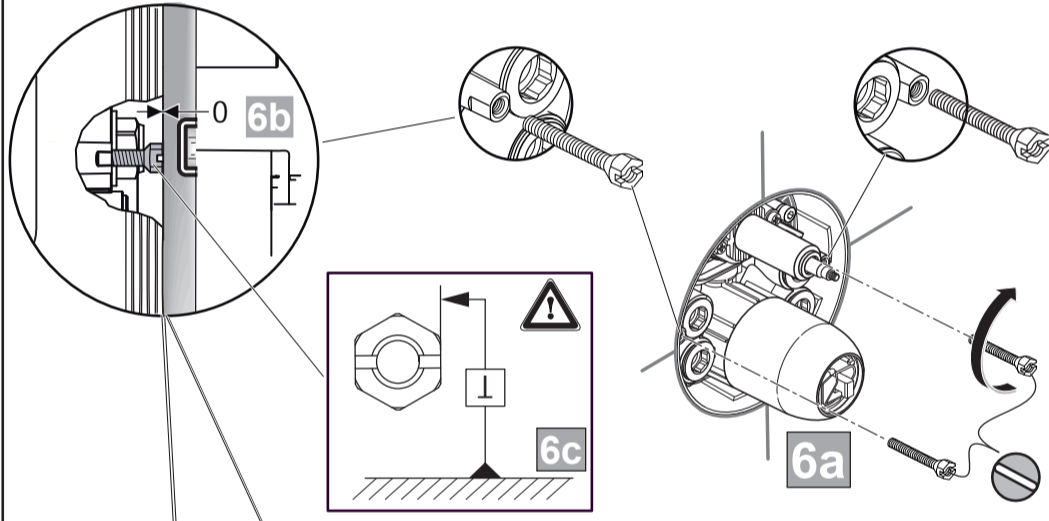

P	bar		MAX. 10		5		Q (3 bar)
	T	°C		MAX. 80		65 55		
								l/min 23