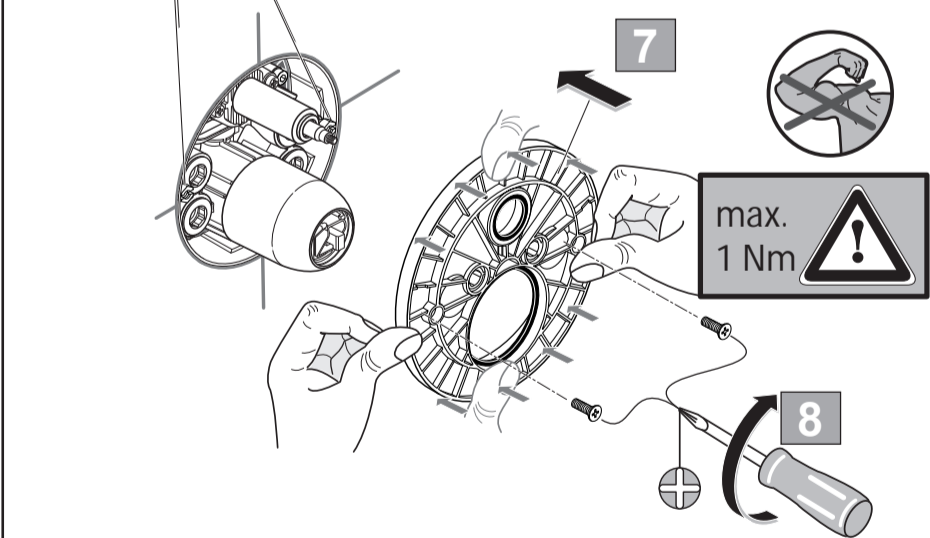

P	bar		MAX. 10		5		Q (3 bar)
	T	°C		MAX. 80		65 55		
								l/min 23