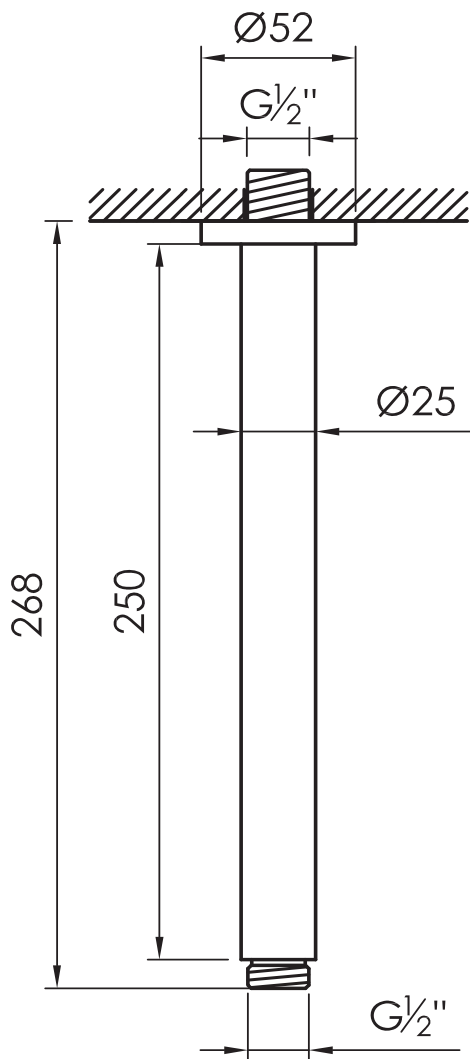

JEE-O slimline ceiling shower 25

Article code:

801-6820

● Brushed

801-6823

● Structured black

801-6824

● PVD coated bronze

801-6825

● PVD coated matt gold

Material:

Stainless Steel r304

Cleaning instructions:

download JEE-O shower and taps manual on our website: www.jee-o.com

Note: to complete with JEE-O slimline shower heads

Connection:

Thread:

G 1/2" (ø15mm / 0.6")

British Standard Pipe (BSP)

Dimension package:

Total weight:

Package weight:

L 29.5 x W 6 x H 4 cm

0.3 kg