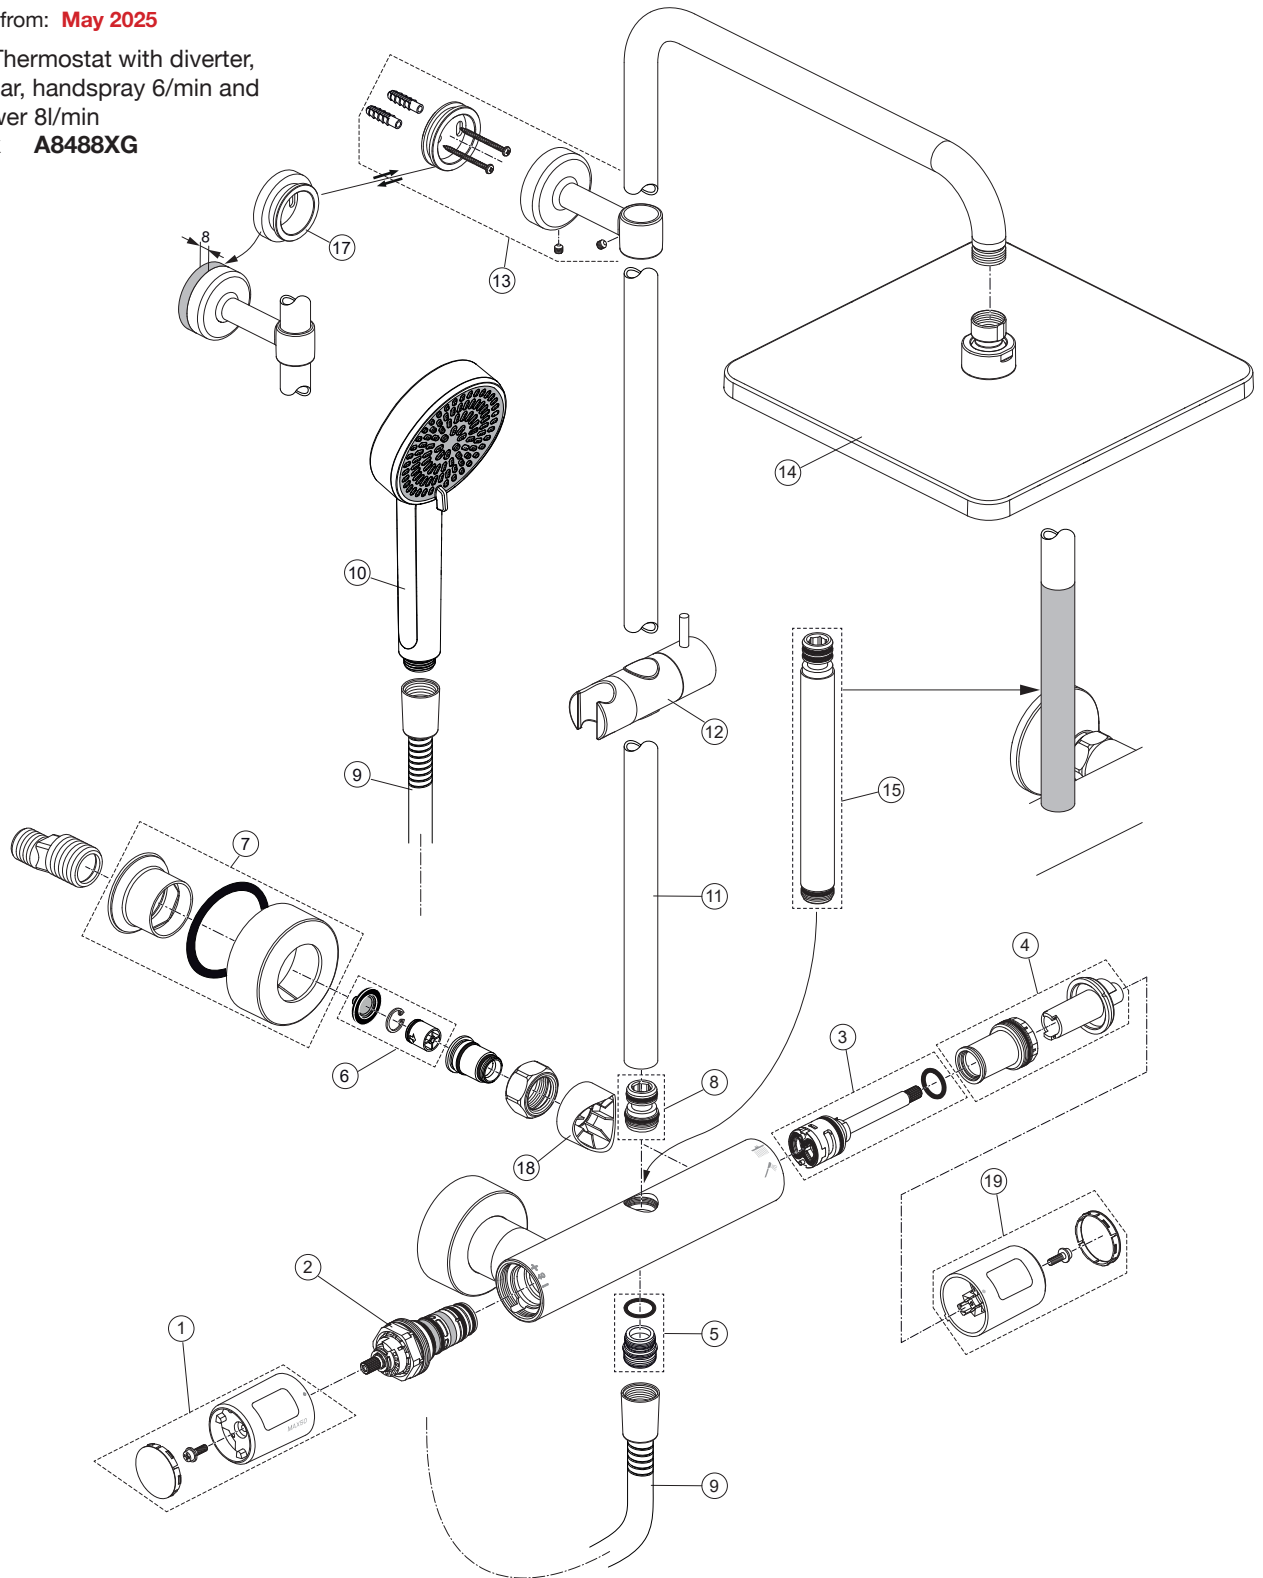

Produced from: **May 2025**

Shower Thermostat with diverter,
shower bar, handspray 6l/min and
Rainshower 8l/min
silk black **A8488XG**

Pos.	Description	Part-Number	Qty.	Pos.	Description	Part-Number	Qty.
1	Handle Temp. cpl.	A 861 821 XG	1 Set	13	Wall fixation complete	A 861 331 XG	1 pcs
2	Thermostatic Cartridge cpl.	A 861 828 NU	1 pcs	14	Headshower 2F □260 8l/min	BE 225 XG	1 pcs
3	Stop valve with diverter	A 861 375 NU	1 Set	15	Extension kit 150mm long	A 861 379 XG	1 Set
4	Thread ring + stopring cpl.	A 861 376 NU	1 Set		Extension kit 300mm long	A 861 380 XG	1 Set
5	Nipple G1/2 outside cpl.	A 861 374 NU	1 Set	17	Fixing plate extension 8mm	A 861 508 XG	1 pcs
6	Non-return valve	A 861 372 NU	1 Set	18	Escutcheon Ø37	A 861 815 XG	2 pcs
7	Escutcheon	B 961 016 XG	2 Set	19	Handle Volume cpl.	A 861 822 XG	1 Set
8	Connection nipple cpl.	A 861 542 XG	1 Set				
9	Shower hose 1750 mm	BE 175 XG	1 pcs				
10	Handspray Ø100-2F 6l/min	BD 990 XG	1 pcs				
11	Shower bar 1100 mm	A 861 377 XG	1 pcs				
12	Slider & holder f. handshr.	B 962 015 XG	1 Set				