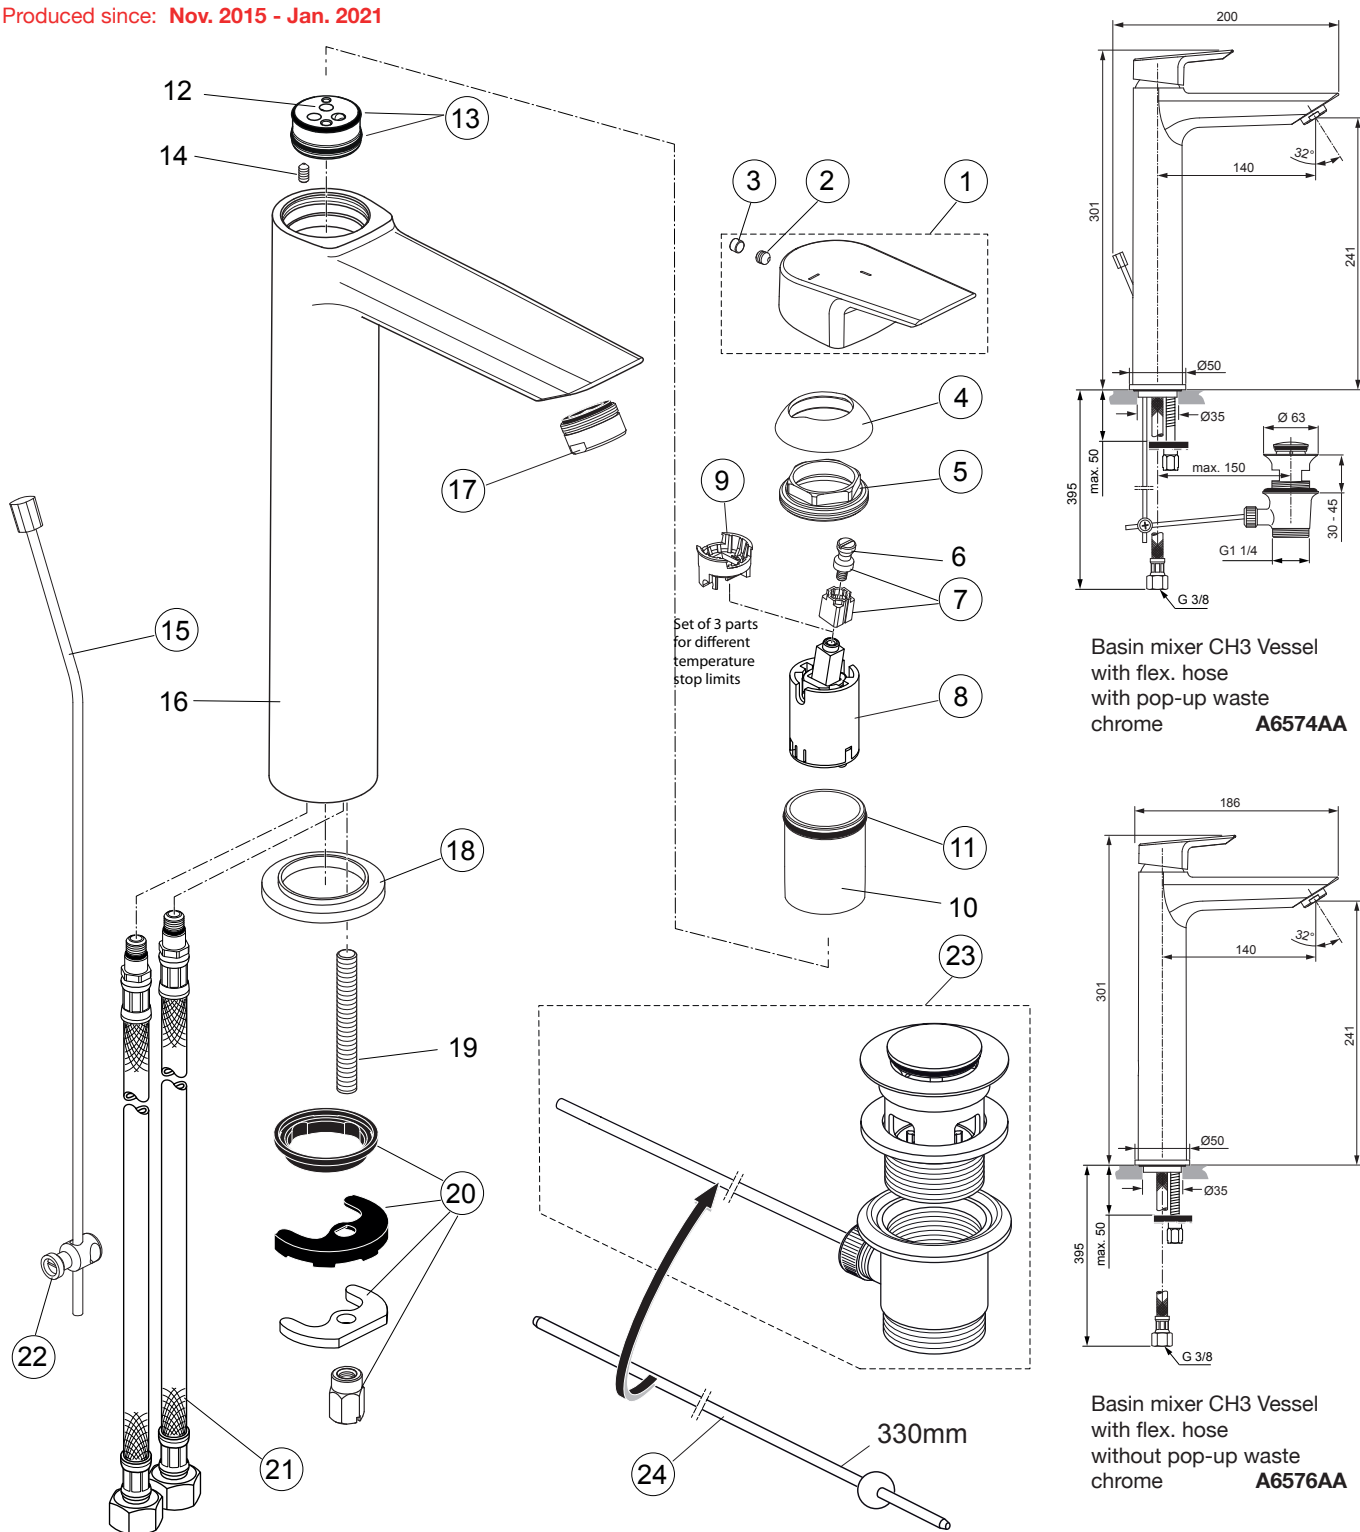

Produced since: **Nov. 2015 - Jan. 2021**

Basin mixer CH3 Vessel
with flex. hose
with pop-up waste
chrome **A6574AA**

Basin mixer CH3 Vessel
with flex. hose
without pop-up waste
chrome **A6576AA**

Pos.	Description	Part-Number	Qty.	Pos.	Description	Part-Number	Qty.
1	Lever cpl. with Logo ISI	A 861 023 AA	1 Set	13	O - Ring Ø 26,7 x 1,78	A 962 825 NU	1 pcs
2	Thread pin M5x6 DIN914	A 860 603 NU	1 pcs	14	Thread pin M4 x 8 ISO 4027	B 961 119 AA	1 Set
3	Handle plug	A 963 751 NU	1 pcs	15	Lift rod cpl. + Pos. 22	B 960 754 AA	1 pcs
4	Cover cap	F 960 975 AA	1 pcs	16	Body	B 960 712 AA	1 pcs
5	Thread ring M36x1	B 961 087 NU	1 pcs	17	Aerator M24x1 - 5ltr/min		
6	Handle srew M4			18	Escutcheon		
7	Lever adapter + screw	A 860 892 NU	1 Set	19	Bolt M8x63		
8	Cartridge Kerox Ø28 + Pos.7	F 960 855 NU	1 Set	20	Fixation kit	A 964 520 NU	1 Set
9	Hot water limiter - 3 parts	B 961 088 NU	1 Set	21	Flex. hose M8x1-G3/8-620	B 960 364 NU	1 pcs
10	Sleeve for cartridge			22	Bracket	A 961 172 NU	1 pcs
11	O - Ring Ø 28 x 2	A 963 299 NU	1 pcs	23	Pop-up waste complete	A 962 991 AA	1 Set
12	Manifold			24	Pop-up bar 330mm long	A 960 200 AA	1 pcs