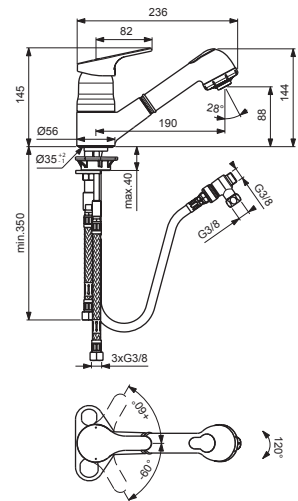

ND = Version for low pressure

BC147AA

Pos.	Signify	Spare parts-Nr.	Quantity	Pos.	Signify	Spare parts-Nr.	Quantity
1	Lever-set	B961466AA	1 Pcs.	15	Screw M4x39		2 Pcs.
2	Screw M5x8		1 Pcs.	16	U plate support bracket fixing kit		1 Pcs.
3	Cap decorative	B960473AA	1 Pcs.	17	Assembly for kitchen	A962356NU	1 Set
4	Escutcheon	B964676AA	1 Pcs.	18	Nipple M12-M10x1		1 Pcs.
5	Screw M4x59		3 Pcs.	19	Flex hose G3/8 /L445	A963600NU	1 Pcs.
6	Cartridge Ø47mm	A960500NU	1 Pcs.	20	Hose L1500mm--COMBI	B964682AA	1 Pcs.
7	Flow limiter,ND		1 Pcs.	21	Shower	B964681AA	1 Pcs.
8	Spacer		1 Pcs.	22	T-Stueck	A962630NU	1 Pcs.
9	O-Ring Ø9.19x2.62		3 Pcs.	23	Connecting set,ND	B960465AA	1 Set.
10	Body		1 Pcs.	24	Non return valve	B961346NU	1 Pcs.
11	Plastic insert	A960911NU	1 Pcs.				
12	Manifold		1 Pcs.				
13	O-Ring Ø44x2		2 Pcs.				
14	Internal body		1 Pcs.				