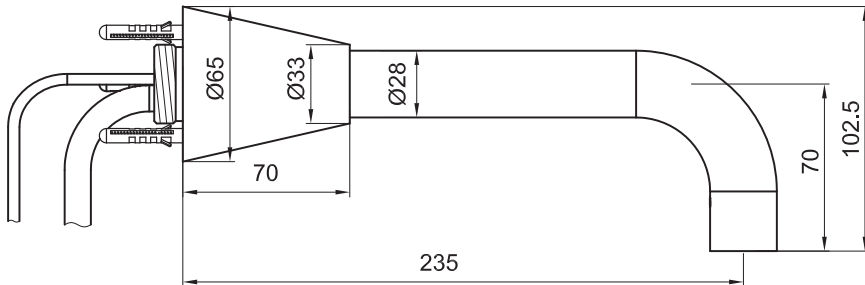

# JEE-O cone touchless wall basin tap

Article code:

900-1530

● Brushed

900-1536

● PVD coated gun metal

Material:

Stainless Steel r304

Cleaning instructions:

download JEE-O shower and taps manual on our website: [www.jee-o.com](http://www.jee-o.com)

Cartridge:

sedal ired+ electronic infrared operated valve

Flow at water of 38°C:

10L p/m at 3Bar pressure

Pressure:

Recommended working pressure 3Bar

Sensor (de)activation time:

<1s

Detection distance:

Minimum installation distance 200mm between spout end and basin bottom surface

Sensor cable:

appr. 120 cm length

standby: AC < 4W ; DC < 0.2mW

flushing: AC < 5W ; DC < 3W

4xAA 1.5V

Battery type (optional):

Dimension package:

L 39 x W 31 x H 11 cm

Total weight:

2.32 kg