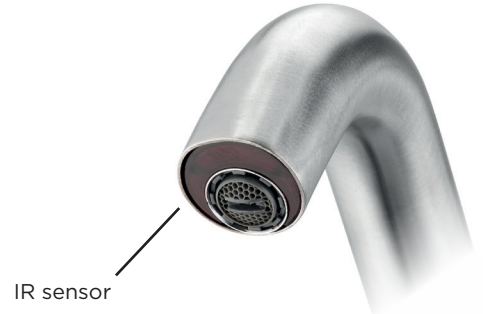

# JEE-O cone touchless wall basin tap

Article code:

900-1530

● Brushed

900-1536

● PVD coated gun metal

Material:

Stainless Steel r304

Cleaning instructions:

download JEE-O shower and taps manual on our website: [www.jee-o.com](http://www.jee-o.com)

Cartridge:

sedal ired+ electronic infrared operated valve

Flow at water of 38°C:

10L p/m at 3Bar pressure

Pressure:

Recommended working pressure 3Bar

Sensor (de)activation time:

<1s

Detection distance:

Minimum installation distance 200mm between spout end and basin bottom surface

Sensor cable:

appr. 120 cm length