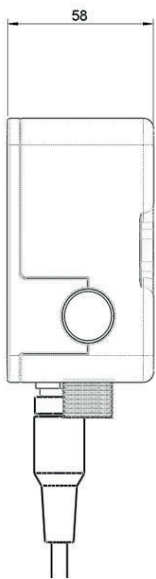

# JEE-O cone touchless wall basin tap

Article code:

900-1530

● Brushed

900-1536

● PVD coated gun metal

Material:

Stainless Steel r304

Cleaning instructions:

download JEE-O shower and taps manual on our website: [www.jee-o.com](http://www.jee-o.com)

Cartridge:

sedal ired+ electronic infrared operated valve

Flow at water of 38°C:

10L p/m at 3Bar pressure

Connection:

Thread:

Power supply:

G ½-14

British Standard Pipe (BSP)

DC 6V; AC 230 V (50Hz)/

110-120V (60Hz)

Power consumption:

standby: AC < 4W ; DC < 0.2mW

flushing: AC < 5W ; DC < 3W

4xAA 1.5V

Battery type (optional):

Dimension package:

L 39 x W 31 x H 11 cm

Total weight:

2.32 kg