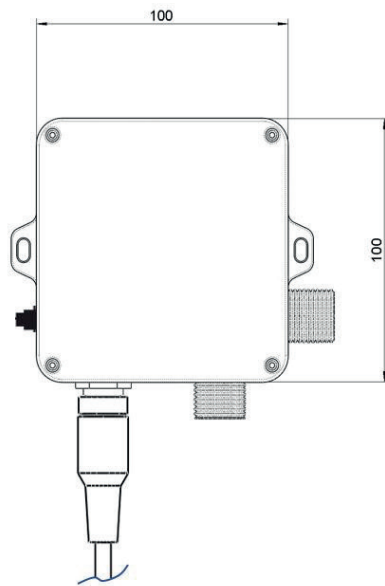

# JEE-O cone touchless wall basin tap

Article code:

900-1530

● Brushed

900-1536

● PVD coated gun metal

Material:

Stainless Steel r304

Cleaning instructions:

download JEE-O shower and taps manual on our website: [www.jee-o.com](http://www.jee-o.com)

Cartridge:

sedal ired+ electronic infrared operated valve

Flow at water of 38°C:

10L p/m at 3Bar pressure

Pressure:

Recommended working pressure 3Bar

Sensor (de)activation time:

<1s

Detection distance:

Minimum installation distance 200mm between spout end and basin bottom surface

Sensor cable:

appr. 120 cm length

standby: AC < 4W ; DC < 0.2mW

flushing: AC < 5W ; DC < 3W

4xAA 1.5V

Battery type (optional):

Dimension package:

L 39 x W 31 x H 11 cm

Total weight:

2.32 kg