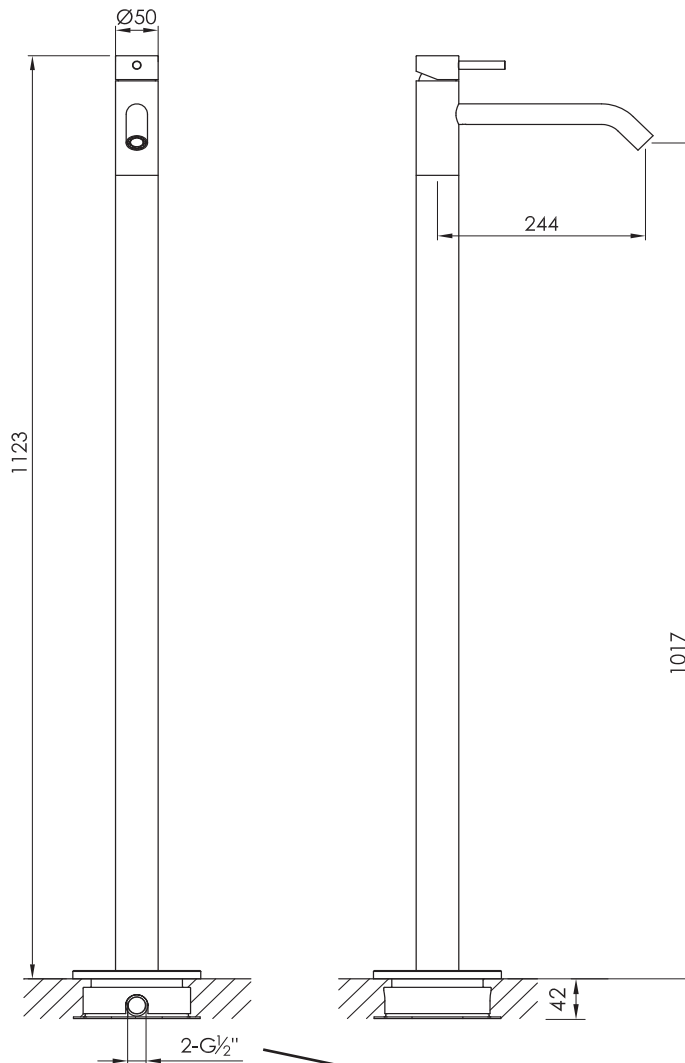

JEE-O slimline basin floor specifications

Note:
UV radiation and extreme temperature
can affect the color and structure of the
surface of the **structured BLACK** version.

Article code: **800-1300** (brushed finish)
800-1301 (polished finish)
800-1303 (structured BLACK finish)

Material: Stainless Steel r304

Cleaning: JEE-O protect
Connection: 2 x G 1/2"

Dimension package: L 123.5 x W 40.5 x H 14cm

Weight: 7.5 kg / 17 lbs
Package weight: 0.9 kg / 2.0 lbs

Placing on a water-tight floor

2 year warranty

HS code: 84818011900