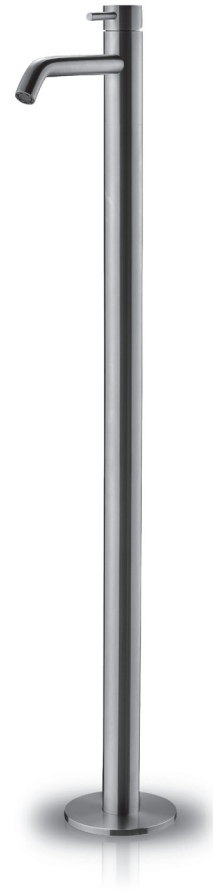

JEE-O slimline basin floor specifications

Note:
UV radiation and extreme temperature
can affect the color and structure of the
surface of the **structured BLACK** version.

Article code: **800-1300** (brushed finish)
800-1301 (polished finish)
800-1303 (structured BLACK finish)

Material: Stainless Steel r304

Cleaning: JEE-O protect
Connection: 2 x G 1/2"

Dimension package: L 123.5 x W 40.5 x H 14cm

Weight: 7.5 kg / 17 lbs
Package weight: 0.9 kg / 2.0 lbs

Placing on a water-tight floor