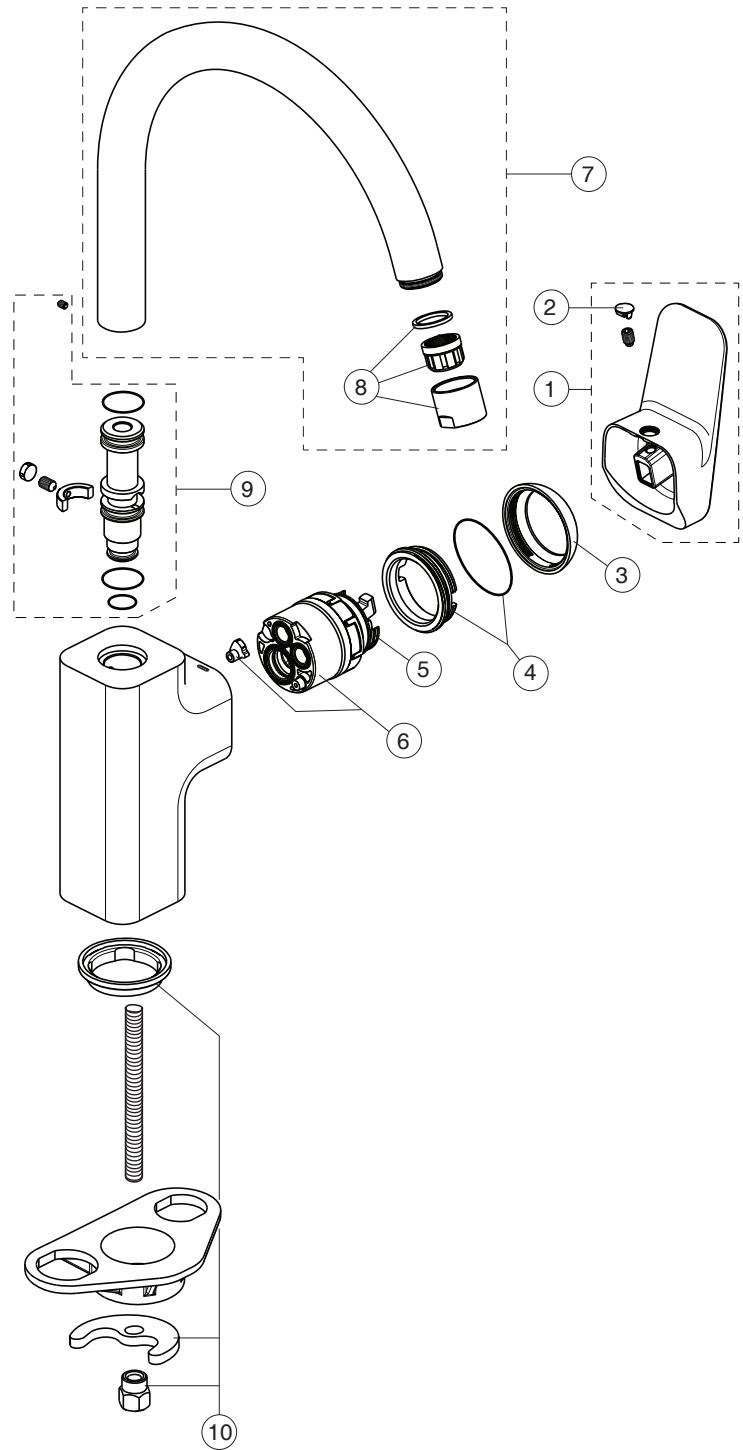

CERAPLAN

Ideal Standard

BD334AA BD344AA

Pos.	Signify	Spare parts-Nr.	Quantity	Pos.	Signify	Spare parts-Nr.	Quantity
1	Lever,w/logo	B961718AA	1 Set	7	Tub.spout R200mm	B961740AA	1 Set
2	Cap decorative	B960473AA	1 Pcs.				
3	Rosette M38x1.5	B961438AA	1 Pcs.				
4	Screw M41x1.5/M38x1.5	B961374NU	1 Set				
5	Hot limit stop	A861181NU	1 Pcs.				
6	Cartridge Ø38mm	A861156NU*	1 Pcs.				
8	Aerator	B961742AA**	1 Set				
	Aerator-1.75GPM	B961743AA**	1 Pcs.				
9	Sealing set	B961727NU	1 Set				
10	Connecting set	A964520NU	1 Set				
11	Flex hose G3/8 /L445mm	A963600NU	1 Pcs.				

** for BD344AA

*Universal set (not all parts needed)

05.2021