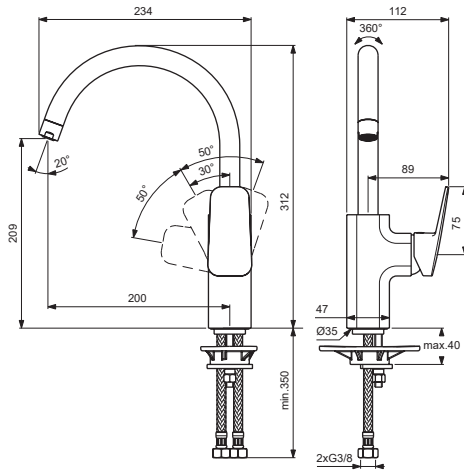

CERAPLAN

Ideal Standard

BD334AA BD344AA

Pos.	Signify	Spare parts-Nr.	Quantity	Pos.	Signify	Spare parts-Nr.	Quantity
1	Lever,w/logo	B961718AA	1 Set	7	Tub.spout R200mm	B961740AA	1 Set
2	Cap decorative	B960473AA	1 Pcs.				
3	Rosette M38x1.5	B961438AA	1 Pcs.				
4	Screw M41x1.5/M38x1.5	B961374NU	1 Set				
5	Hot limit stop	A861181NU	1 Pcs.				
6	Cartridge Ø38mm	A861156NU*	1 Pcs.				
8	Aerator	B961742AA**	1 Set				
	Aerator-1.75GPM	B961743AA**	1 Pcs.				
9	Sealing set	B961727NU	1 Set				
10	Connecting set	A964520NU	1 Set				
11	Flex hose G3/8 /L445mm	A963600NU	1 Pcs.				

** for BD344AA

*Universal set (not all parts needed)

05.2021