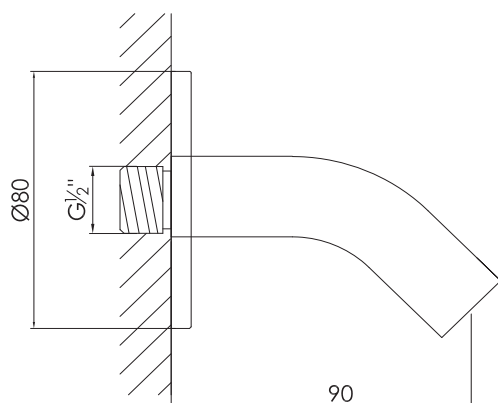

JEE-O slimline spout short

Article code:

800-3930

● Brushed

800-3933

● Structured black

800-3934

● PVD coated bronze

800-3935

● PVD coated matt gold

Material:

Stainless Steel r304

Cleaning instructions:

download JEE-O shower and taps manual on our website: www.jee-o.com

Connection:

Thread:

G 1/2" (ø15mm / 0.6")

British Standard Pipe (BSP)

Dimension package:

L 10 x W 10 x H 5 cm

Total weight:

0,180 kg

Package weight:

0,04 kg