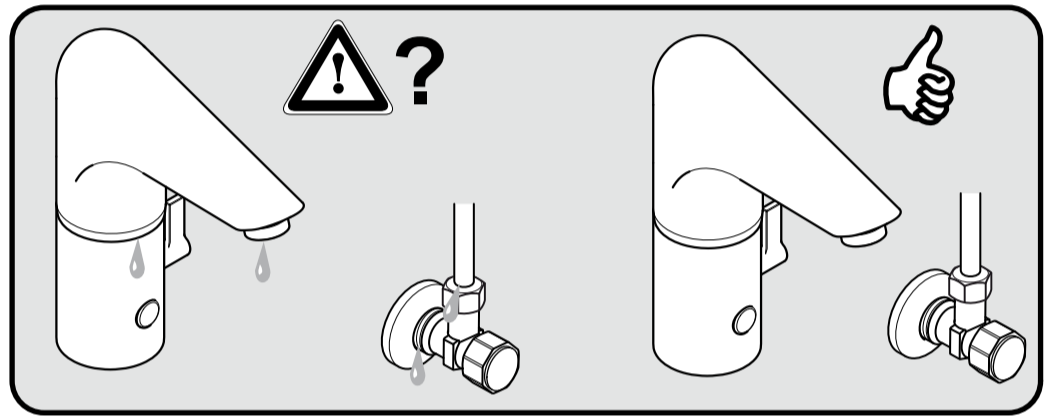

CERAPLUS
 A 4152 .. A 4154 ..

0208 / A 865 824
 (+ A 865 612)
 Made in Germany

Ideal Standard
 Roentgenstrasse 9
 54516 Wittlich
 Germany

	P	bar				Q (3 bar)
	T	°C				l/min
						6