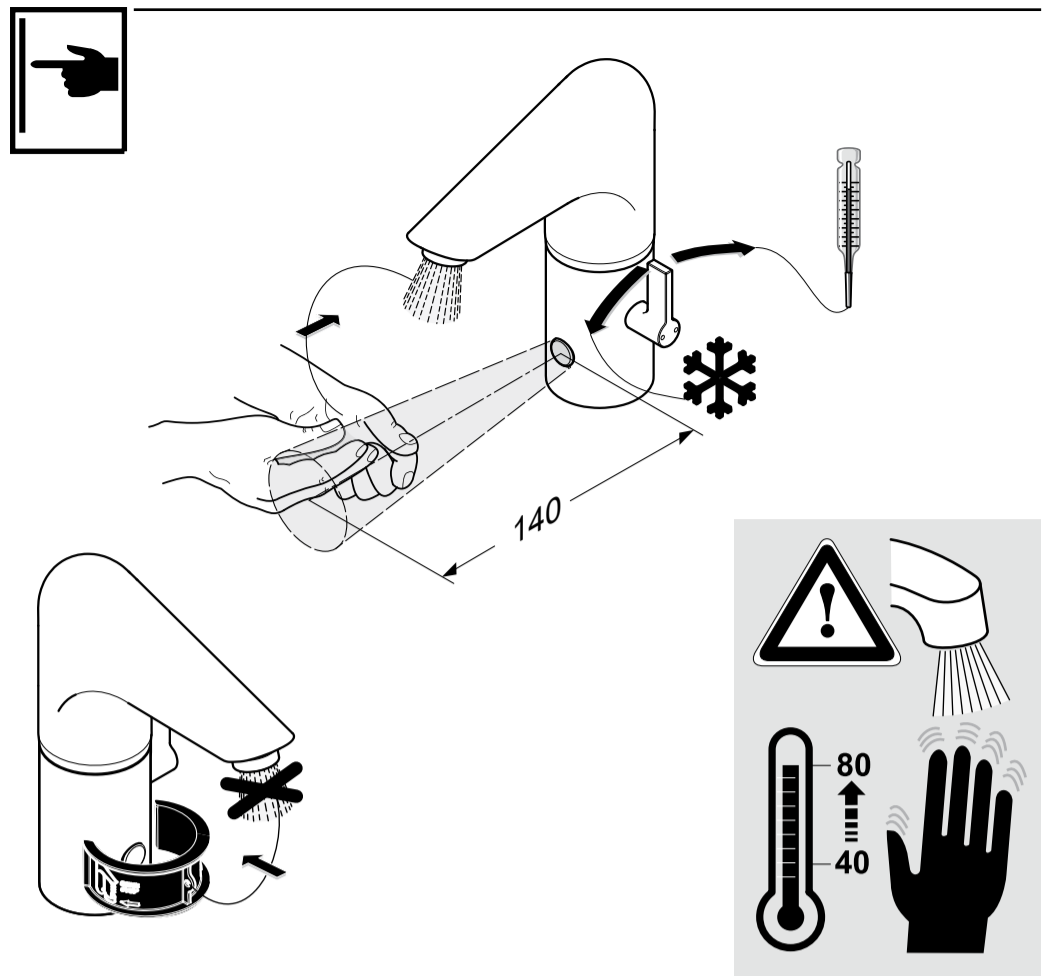

CERAPLUS
 A 4152 .. A 4154 ..

0208 / A 865 824
 (+ A 865 612)
 Made in Germany

Ideal Standard
 Roentgenstrasse 9
 54516 Wittlich
 Germany

	P	bar				Q (3 bar)
	T	°C				l/min
						6