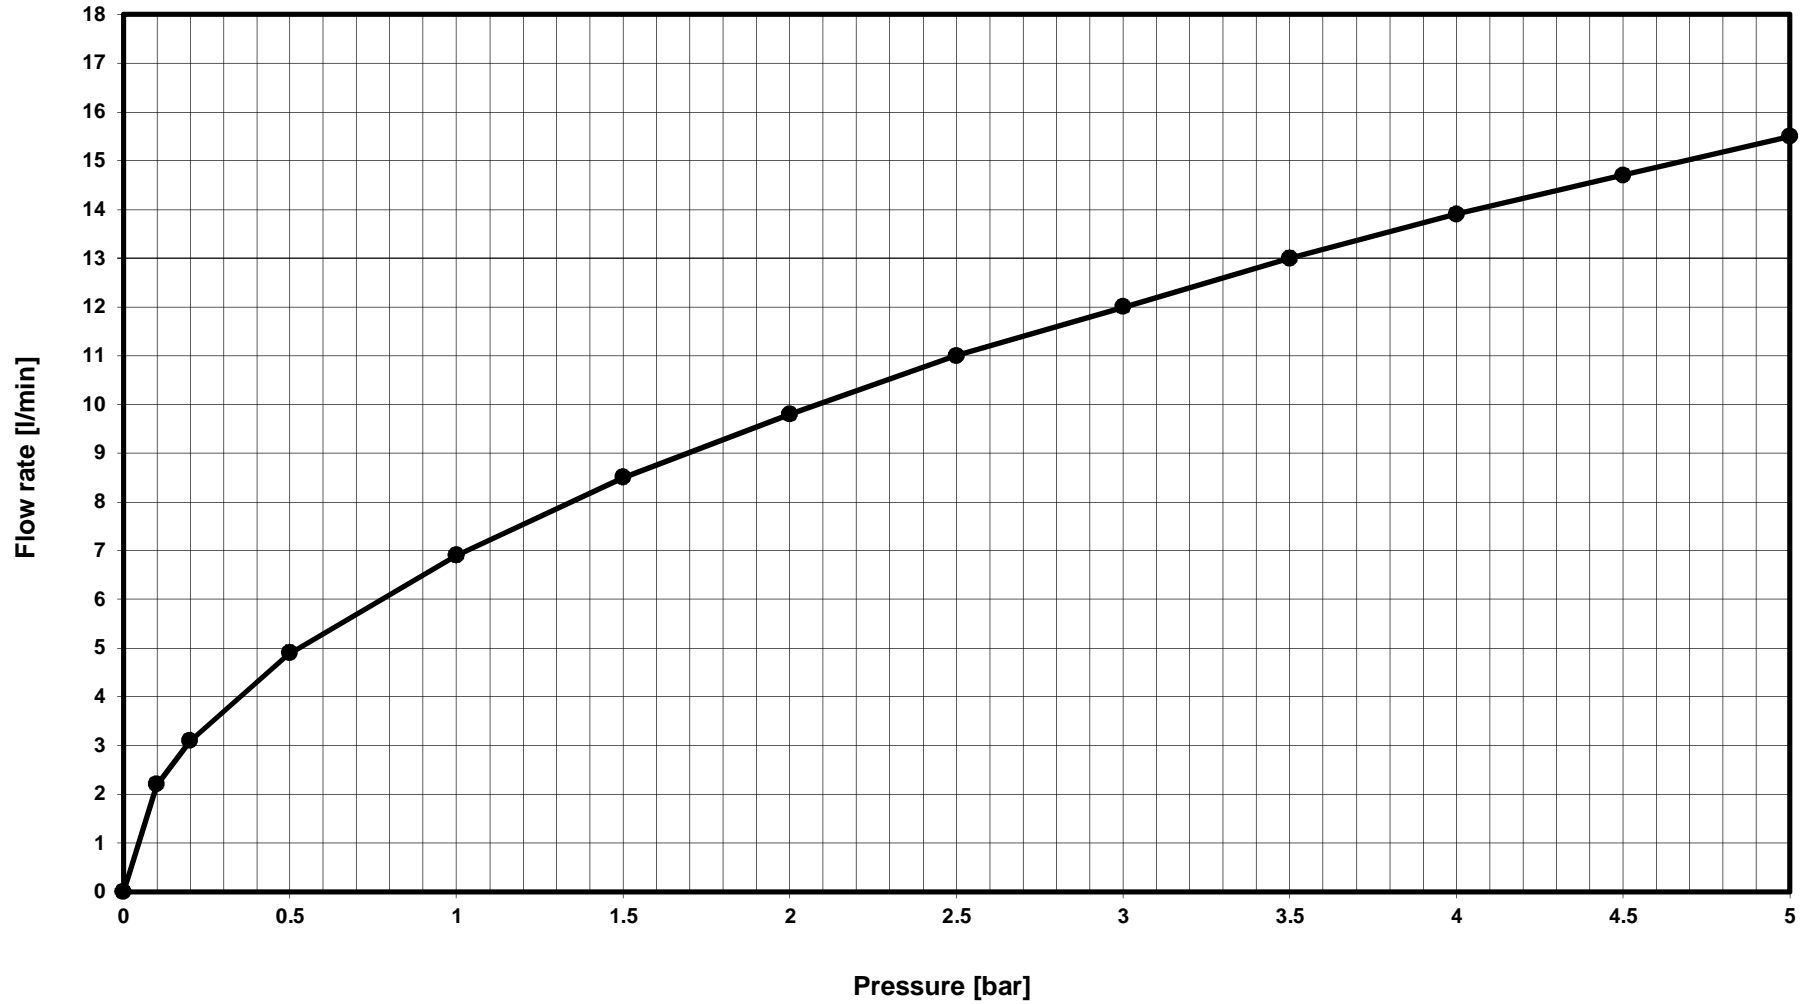

Ideal Standard

# BC129AA CERAFLEX SNK MXR RMTD TUB.SPT/SLDR

—●— Mixed water - series