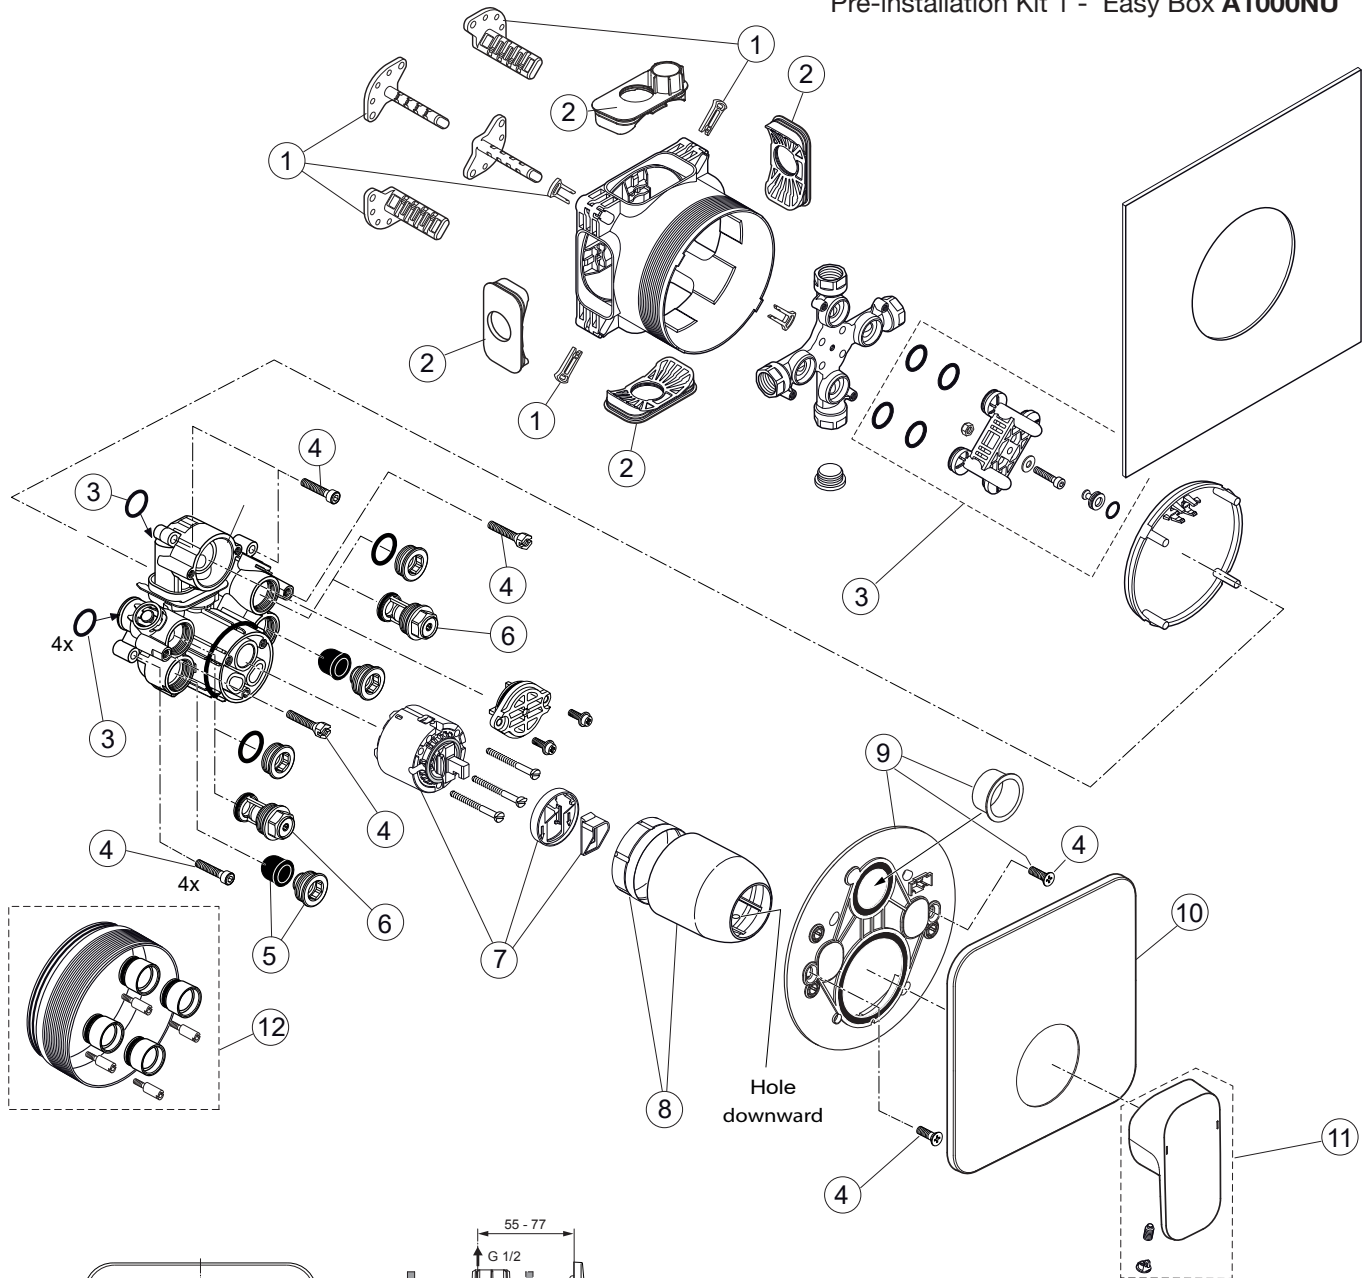

Produced from: Oct. 2020

Pre-installation Kit 1 - Easy Box A1000NU

Body and Designparts Kit 2 - A6339AA