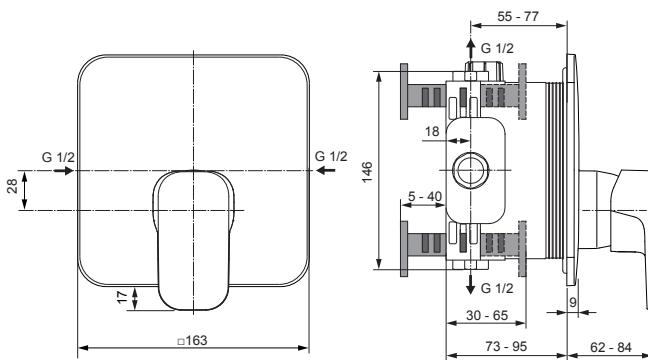

Produced from: Oct. 2020

Pre-installation Kit 1 - Easy Box A1000NU

Body and Designparts Kit 2 - A6339AA

Pos.	Description	Part-Number	Qty.	Pos.	Description	Part-Number	Qty.
1	Install. depth adjust.	A 963 131 NU	1 Set	11	Lever cpl. with Logo ISI	A 860 896 AA	1 Set
2	Side sealing	A 963 132 NU	1 Set	12	Extension kit 20mm	A 960 704 NU	1 Set
3	Flushing device cpl.	A 963 146 NU	1 Set		Extension kit 40mm	A 962 476 NU	1 Set
4	Screw set complete	A 960 890 NU*	1 Set				
5	Low noise insert	A 960 891 NU	1 pcs				
6	Stop valve	A 960 706 NU	2 pcs				
7	Cartridge with ECO-kit	A 960 500 NU	1 Set				
8	Cover + clamping + O-ring	A 960 893 AA	1 Set				
9	Escutcheon holder cpl.	A 860 897 NU	1 Set				
10	Escutcheon B/S plane	A 860 898 AA	1 pcs				