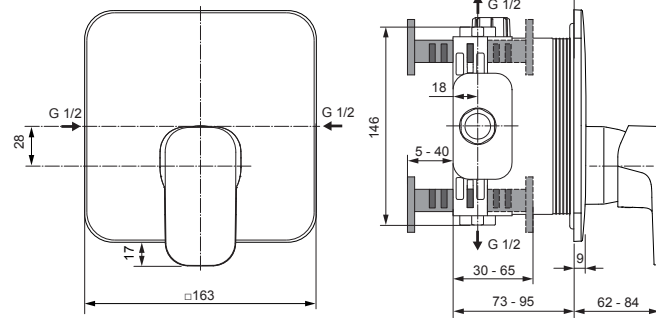

Pos.	Description	Part-Number	Qty.	Pos.	Description	Part-Number	Qty.
1	Install. depth adjust. + pos.3	A 963 131 NU	1 Set	17	Stop valve	A 960 706 NU	2 pcs
2	Depth adjustment device			18	Front cover with o-ring		
3	Adjustment lock (contained in pos. 1)			19	Screw M4x12		
4	Side sealing	A 963 132 NU	1 Set	20	Cartridge with pos.22	A 960 500 NU	1 Set
5	Built-in box			21	Cylindrical screw M4x41,7	A 963 335 NU	3 pcs
6	Multi-way body			22	ECO-kit	A 860 700 NU	1 Set
7	Plug G1/2			23	Cover + clamping + O-ring	A 960 893 AA	1 Set
8	O-ring Ø 17 x 2,5	A 963 143 NU	1 Set	24	Escutcheon holder cpl.	A 860 897 NU	1 Set
9	Flushing device cpl.	A 963 146 NU	1 Set	25	Escutcheon B/S plane	A 860 898 AA	1 pcs
10	Plug with o-ring Ø 12x1,5	A 963 147 NU	1 Set	26	Thread pin M5x10 DIN915	A 963 309 NU	1 pcs
11	Cover for built-in box			27	Cap for handle	B 960 473 AA	1 pcs
12	Sealing fleece			28	Lever cpl. with Logo ISI	A 860 896 AA	1 Set
13	Body Single lever			29	Extension kit 20mm	A 960 704 NU	1 Set
14	Screw set complete	A 960 890 NU*	1 Set		Extension kit 40mm	A 962 476 NU	1 Set
15	Plug with o-ring						
16	Low noise insert	A 960 891 NU	1 pcs				

*Universal set (not all parts needed)