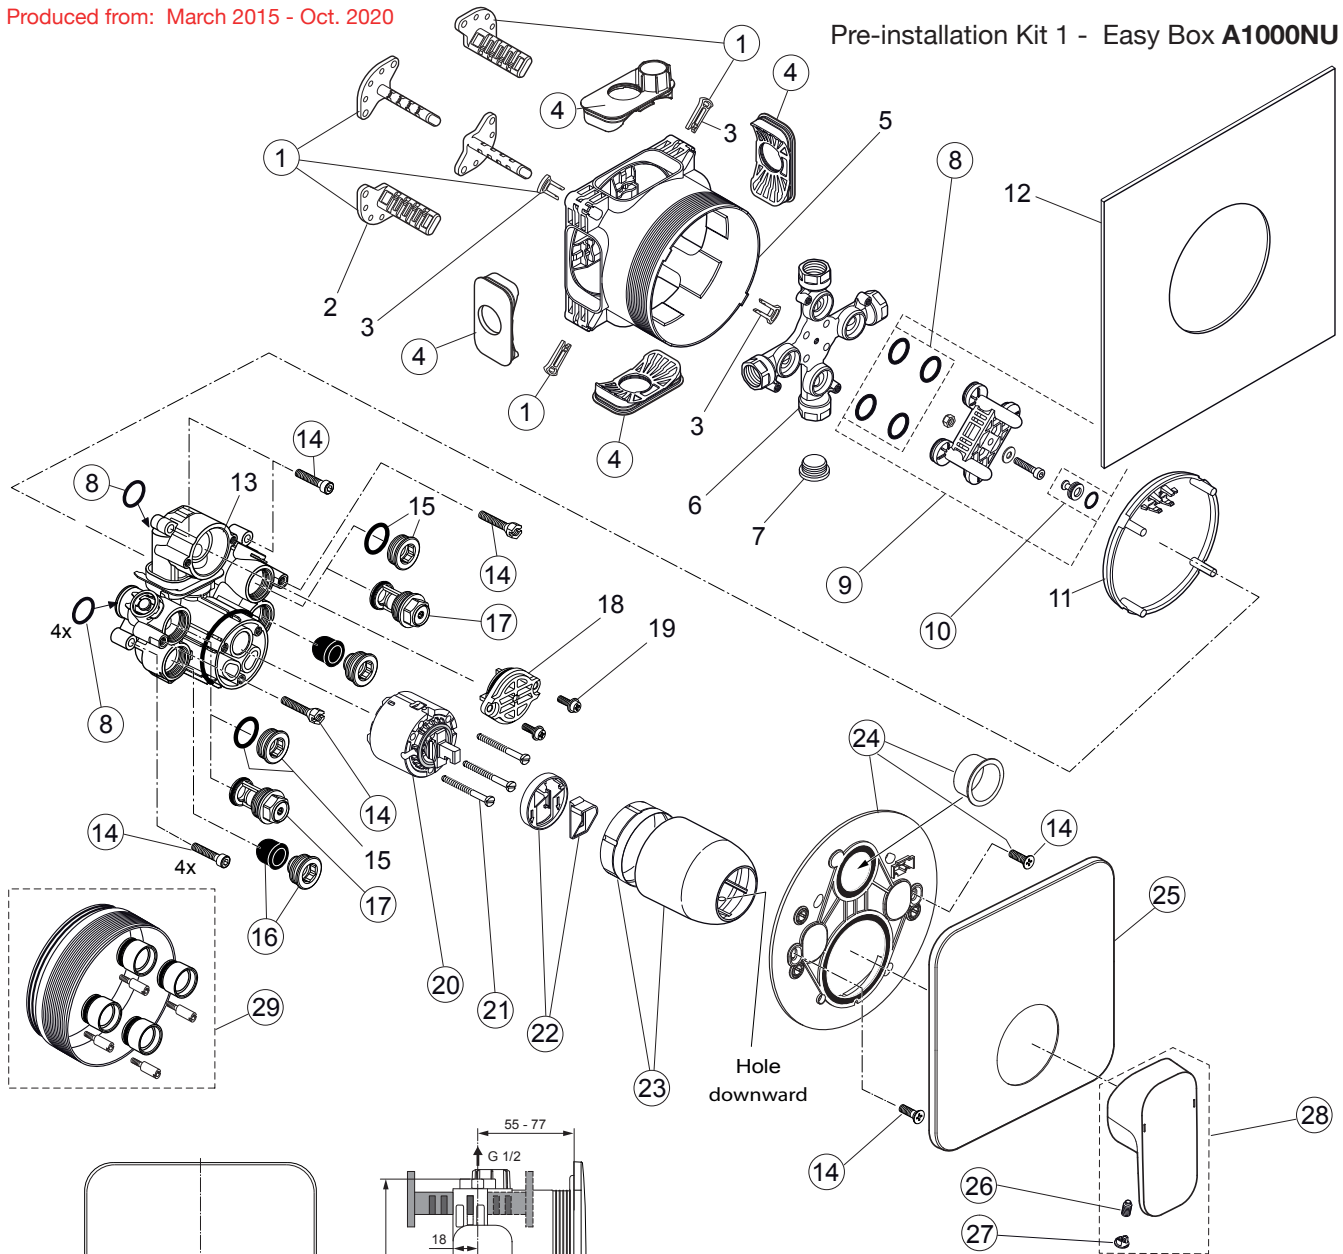

Produced from: March 2015 - Oct. 2020

Pre-installation Kit 1 - Easy Box A1000NU

Body and Designparts Kit 2 - A6339AA