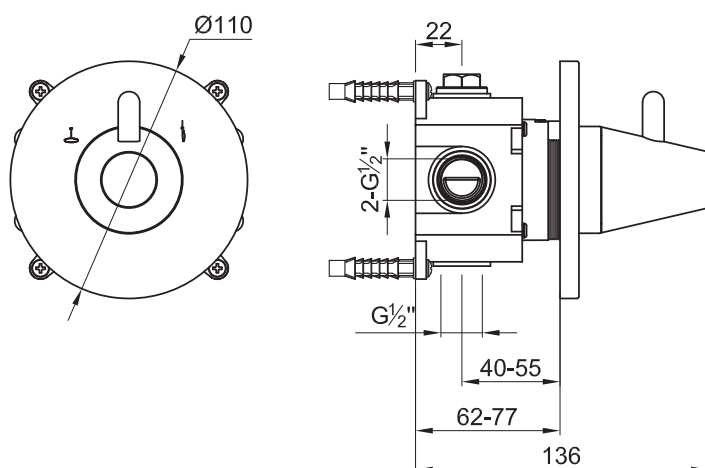

JEE-O cone diverter

Article code:	900-2600 ● Brushed 900-2606 ● PVD coated gun metal	Connection:	2 x G 1/2" (Ø15mm / 0.6")
Material:	Stainless Steel r304	Thread:	British Standard Pipe (BSP)
Cleaning instructions:	download JEE-O shower and taps manual on our website: www.jee-o.com	Dimension package:	L 25 x W 18 x H 16 cm
Cartridges:	Fluhs ceramic diverter mechanism item code 005-0601	Total weight:	1.6 kg
Flow at water of 38°C:	11l p/m at 3Bar pressure	Package weight:	0.3 kg
Pressure:	Recommended working pressure 3Bar	7 year warranty – The general conditions can be found on our website: www.jee-o.com/downloads	
		HS code:	84248970