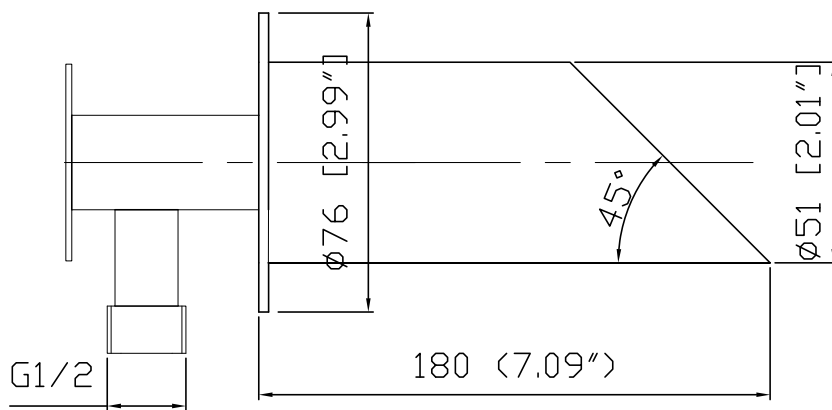

JEE-O pure spout specifications

by Lammer Moerman

Article code: **300-3900** (brushed)
300-3901 (polished)
Material: Stainless Steel r304
Cartridge: No
Cleaning: JEE-O protect
Connection: G 1/2"

Dimension package: L 27 x W 19 x H 14 cm
Total weight: 1.3 kg / 3.0 lbs
Package weight: 0.4 kg / 0.9 lbs
2 year warranty
HS code: 84818011900