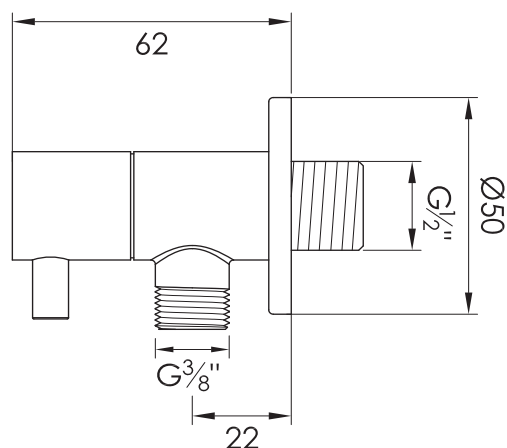

JEE-O angle valve

Article code:

001-0030

● Brushed

001-0031

● Polished

001-0033

● Structured black

001-0034

● Bronze

Material:

Stainless Steel r304

Cleaning instructions:

download JEE-O shower and taps manual on our website: www.jee-o.com

Connection:

1 x G $\frac{1}{2}$ " (ø15mm / 0.6")

Thread:

1 x G $\frac{3}{8}$ " (ø10mm / 0.4")
British Standard Pipe (BSP)

Dimension package:

L 8.5 x W 5.5 x H 3.5 cm

Total weight:

0.16 kg

Package weight:

0.01 kg