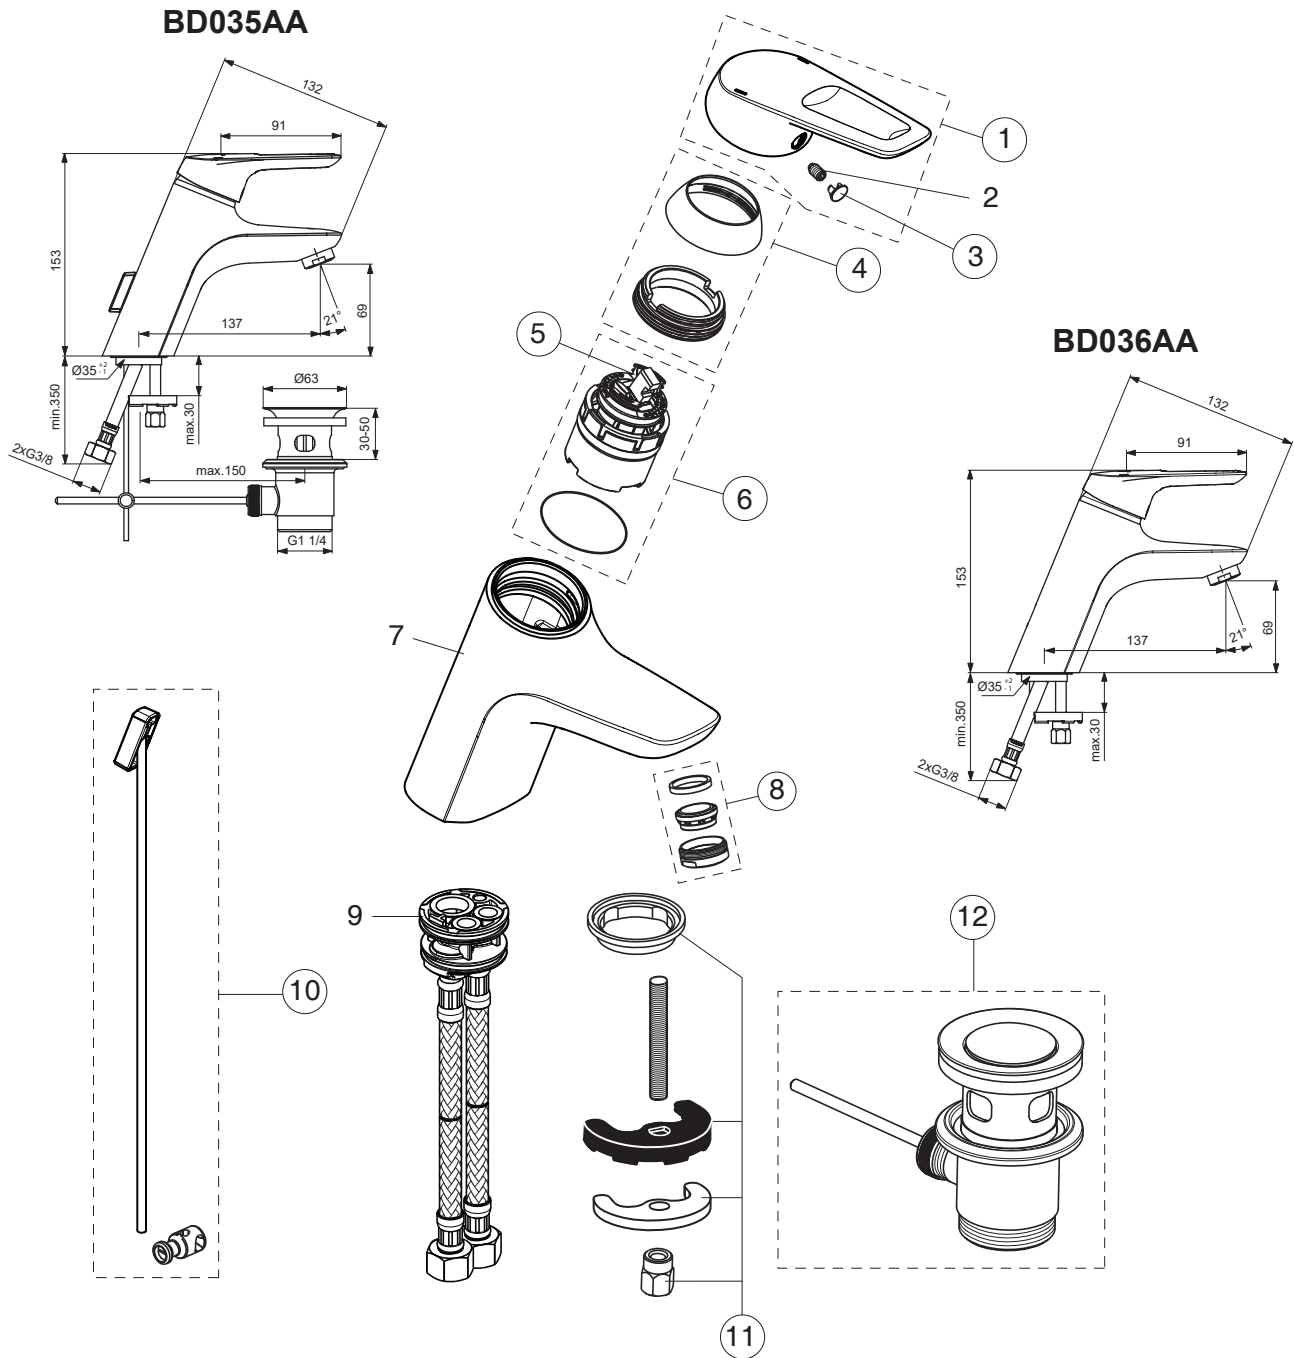

CERAMIX

Ideal Standard

Pos.	Signify	Spare parts-Nr.	Quantity	Pos.	Signify	Spare parts-Nr.	Quantity
1	Lever,w/logo-set	B961680A	1 Pcs.				
2	Screw M5x8		1 Pcs.				
3	Cap decorative	B960473AA	1 Pcs.				
4	Rosette,Screw	B960862AA	1 Pcs.				
5	Hot limit stop	A861181NU	1 Pcs.				
6	Cartridge Ø38mm	A861156NU*	1 Pcs.				
7	Body basin		1 Pcs.				
8	Perlator M24x1-A	B960411AA	1 Pcs.				
9	Manifold		1 Pcs.				
10	Pop up waste-compl.	A963357AA	1 Pcs.				
11	Connecting set	A964520NU	1 Set				
12	Pop-up drain ass.	A962991AA	1 Pcs.				

*Universal set (not all parts needed)

01.2020