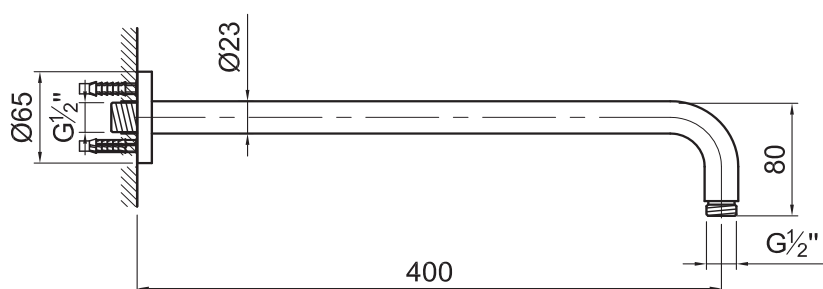

# JEE-O slimline wall shower

Use only in combination with JEE-O slimline shower head small

Article code:

801-6900

● Brushed

801-6903

● Structured black

801-6904

● PVD coated bronze

801-6905

● PVD coated matt gold

Material:

Stainless Steel r304

Cleaning instructions:

download JEE-O shower and taps manual on our website: [www.jee-o.com](http://www.jee-o.com)

Connection:

Thread:

G 1/2" (ø15mm / 0.6")

British Standard Pipe (BSP)

Dimension package:

Total weight:

Package weight:

L 52 x W 15,5 x H 6 cm

0.7 kg

0.16 kg

7 year warranty - The general conditions can be found on our website: [www.jee-o.com/downloads](http://www.jee-o.com/downloads)

HS code:

84818011900

JEE-O slimline wall shower specifications | August 2021