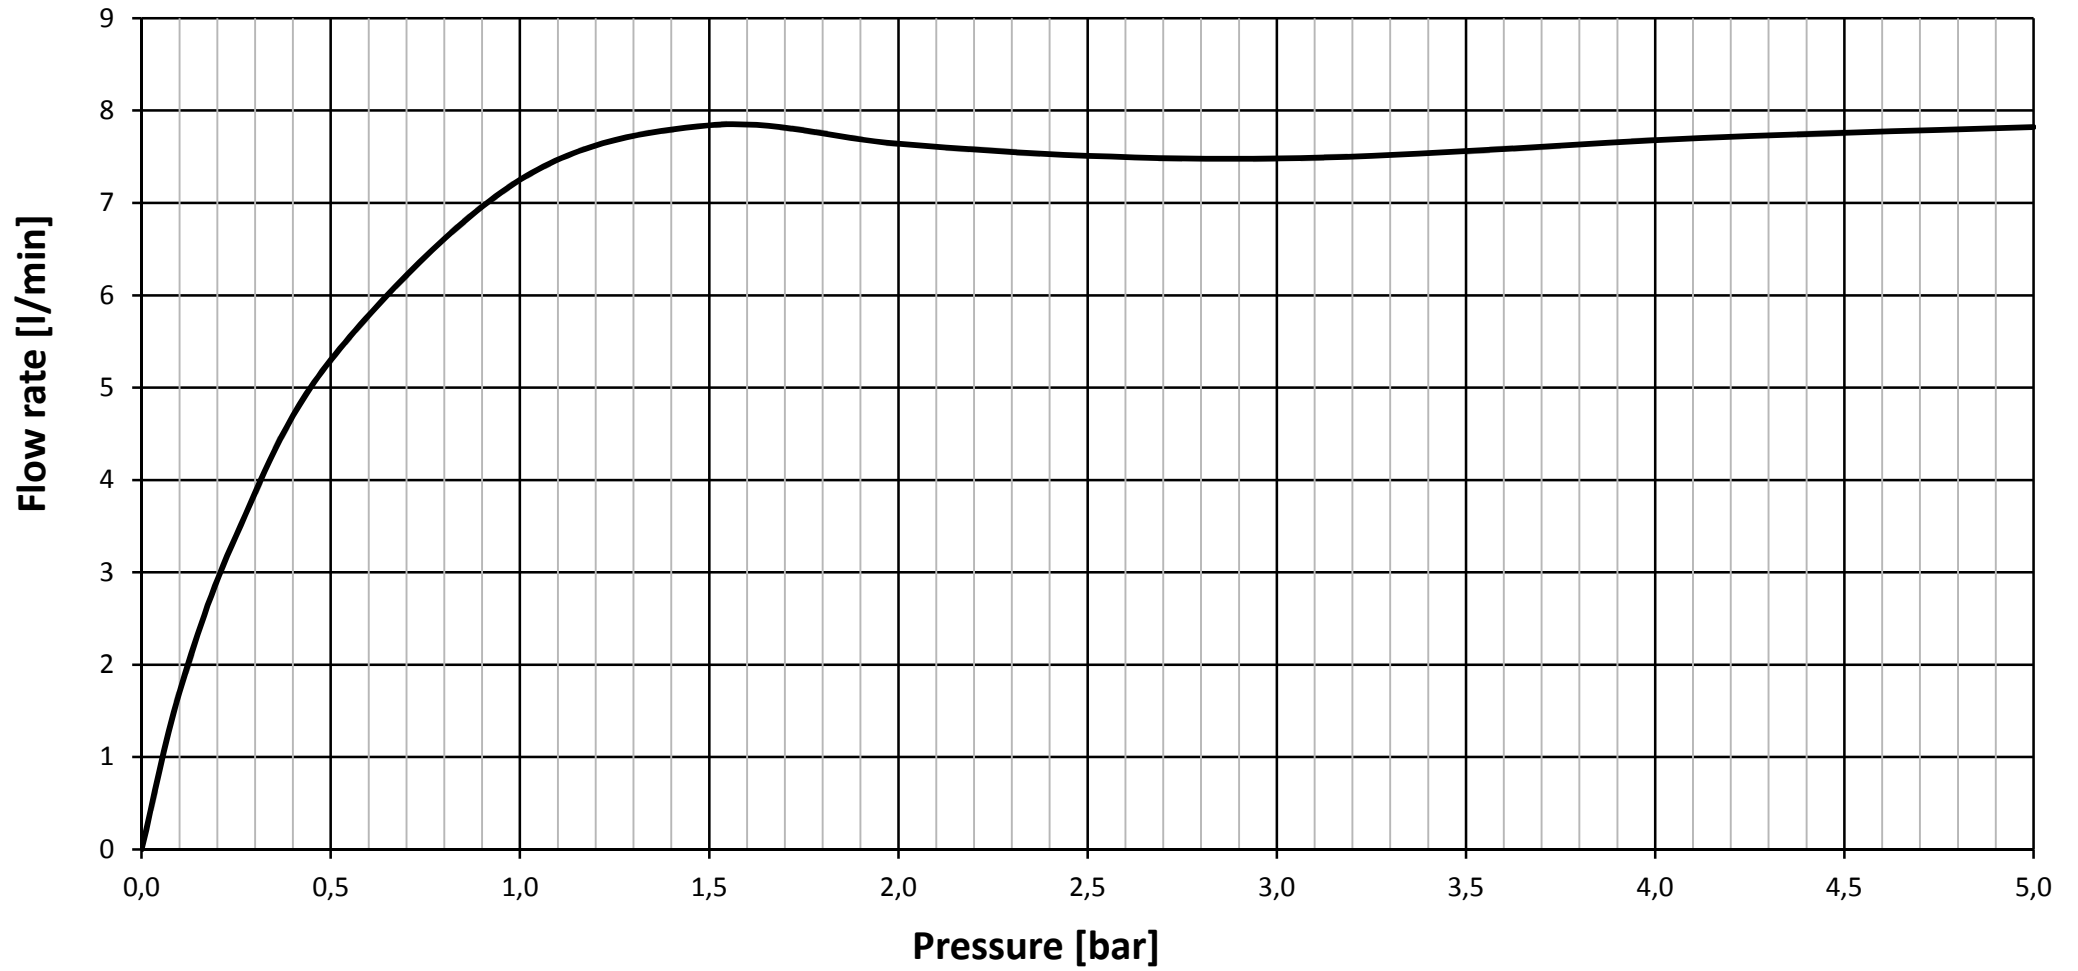

## A6733AA - outlet series

— Flow rate in mixed water position