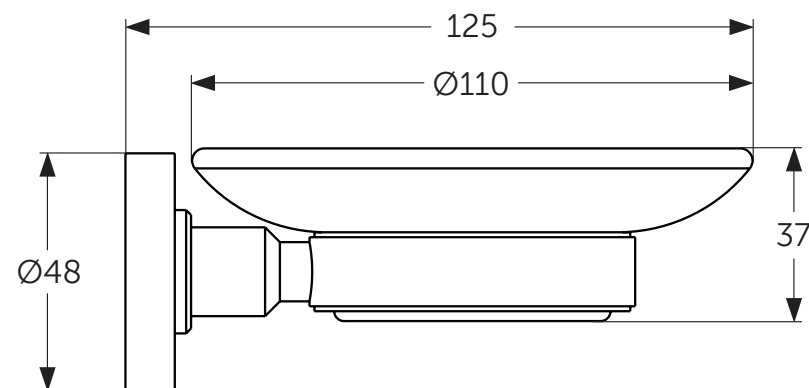

Position

1 = A 963 302 NU

2 = A 963 259 **

Ideal Standard

IOM

A 9122 **

1115 / MTAc A9122

Ideal Standard International NV
Corporate Village - Gent Building
Da Vincilaan 2
1935 Zaventem
Belgium