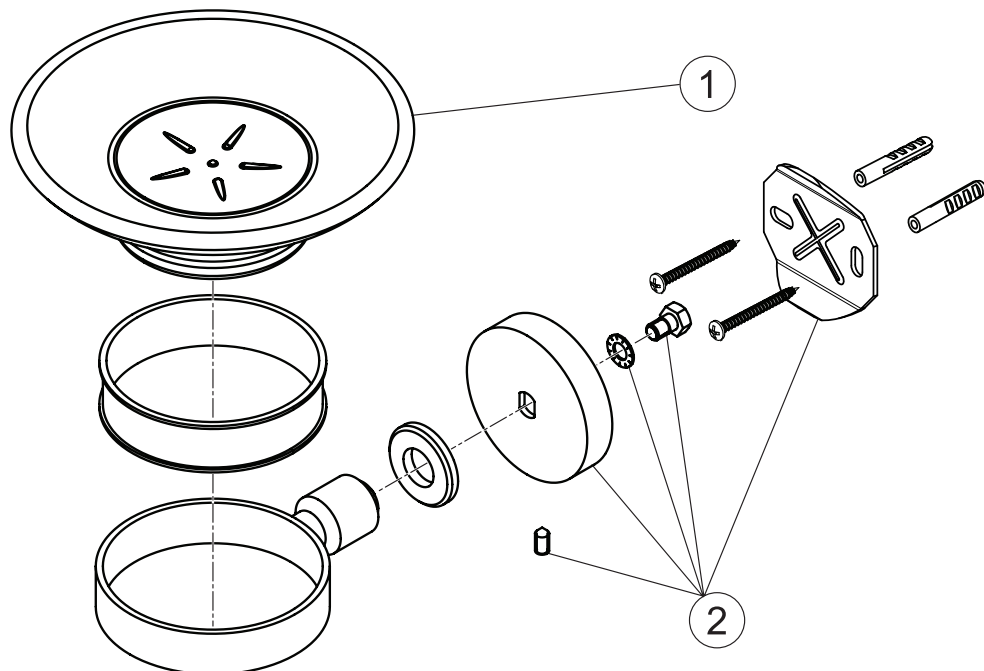

Position

1 = A 963 302 NU

2 = A 963 259 **

Ideal Standard

IOM

A 9122 **

1115 / MTAc A9122

Ideal Standard International NV
Corporate Village - Gent Building
Da Vincilaan 2
1935 Zaventem
Belgium