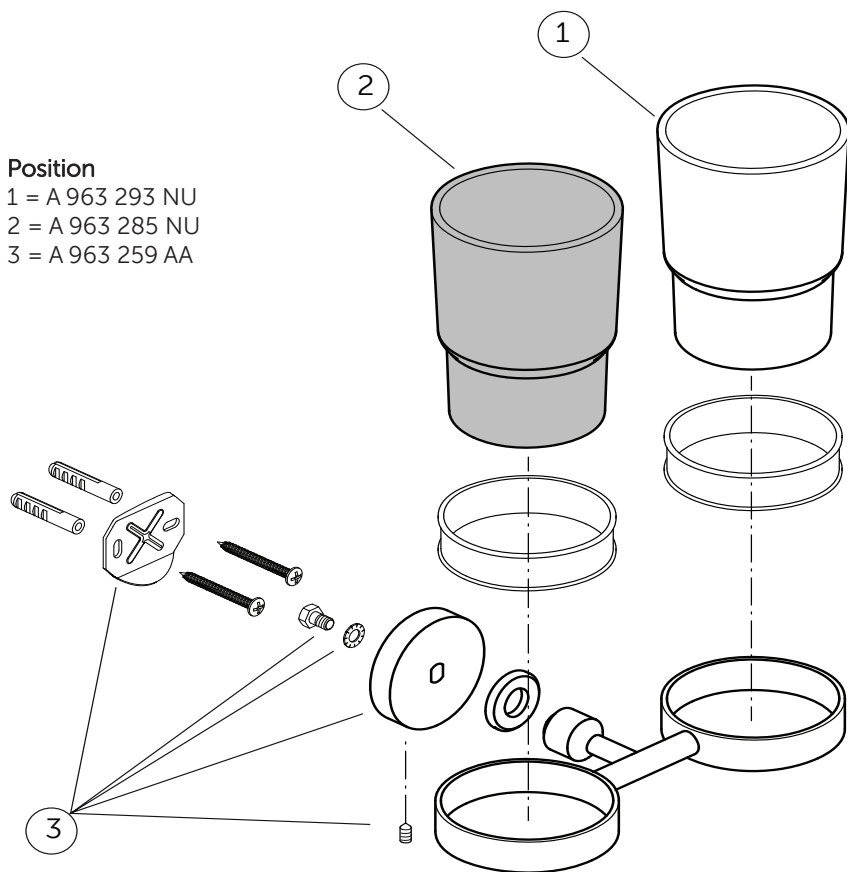

Position

- 1 = A 963 293 NU
- 2 = A 963 285 NU
- 3 = A 963 259 AA

Ideal Standard

IOM

A 9237 AA, A 9238 AA

1115 / A866842
(+ A 865 612)

Ideal Standard International NV
Corporate Village - Gent Building
Da Vincilaan 2
1935 Zaventem
Belgium
www.idealstandardinternational.com