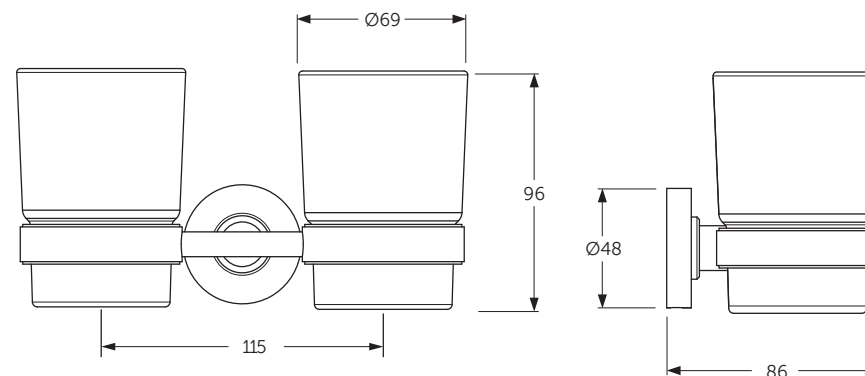

Position

- 1 = A 963 293 NU
- 2 = A 963 285 NU
- 3 = A 963 259 AA

Ideal Standard

IOM

A 9237 AA, A 9238 AA

1115 / A866842
(+ A 865 612)

Ideal Standard International NV
Corporate Village - Gent Building
Da Vincilaan 2
1935 Zaventem
Belgium
www.idealstandardinternational.com