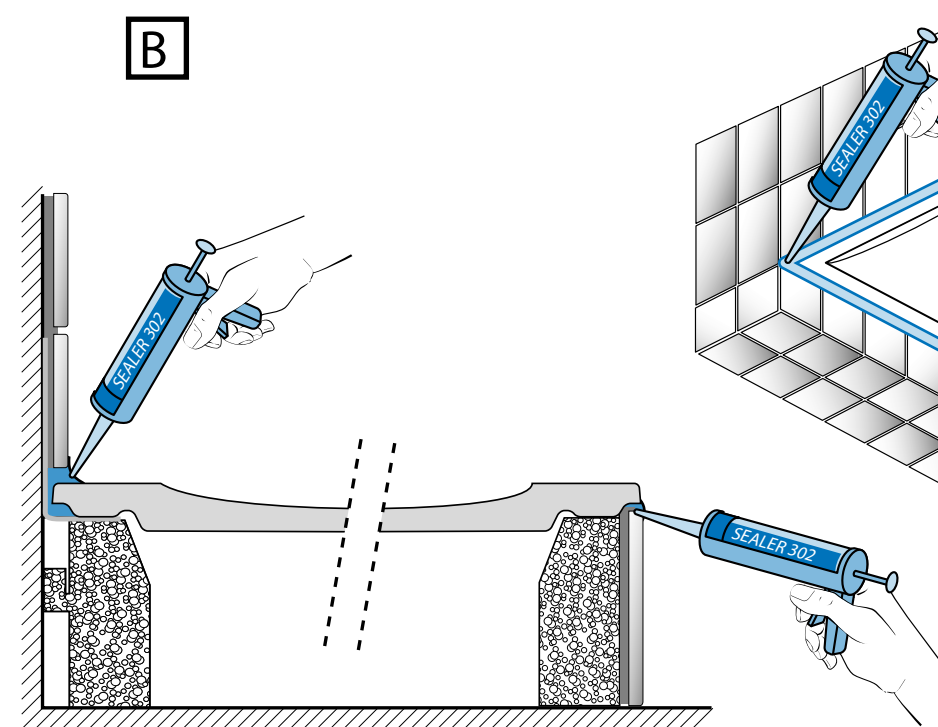

17

A

B

VILLEROY & BOCH

GERMANY

Villeroy & Boch AG
Bathroom and Wellness Division
Headquarters
66693 Mettlach
Germany

Tel: +49 (0) 68 64 / 81 0
Fax: +49 (0) 68 64 / 81 1484