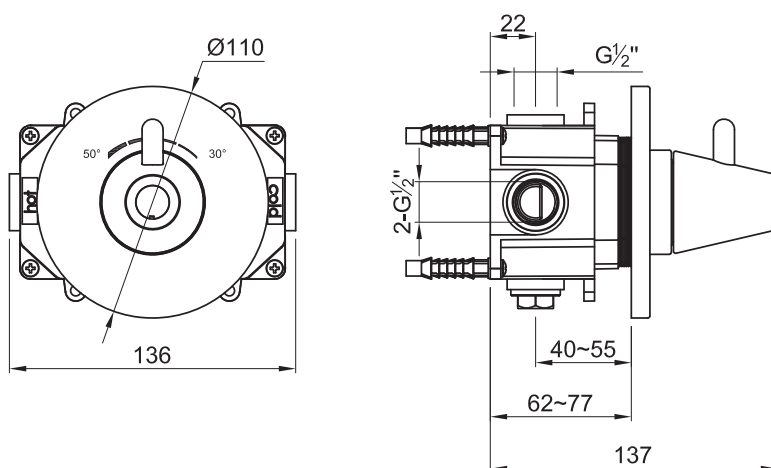

JEE-O cone thermostat

Article code:	900-2500 ● Brushed 900-2506 ● PVD coated gun metal	Connection:	2 x G ½" (ø15mm / 0.6")
Material:	Stainless Steel r304	Thread:	British Standard Pipe (BSP)
Cleaning instructions:	download JEE-O shower and taps manual on our website: www.jee-o.com	Dimension package:	L 28 x W 18 x H 16 cm
Cartridges:	Vernet mixing mechanism (thermostatic) item code 005-0501	Total weight:	1.9 kg
Flow at water of 38°C:	12l p/m at 3Bar pressure	Package weight:	0.4 kg
Pressure:	Recommended working pressure 3Bar	7 year warranty – The general conditions can be found on our website: www.jee-o.com/downloads	
		HS code:	84248970