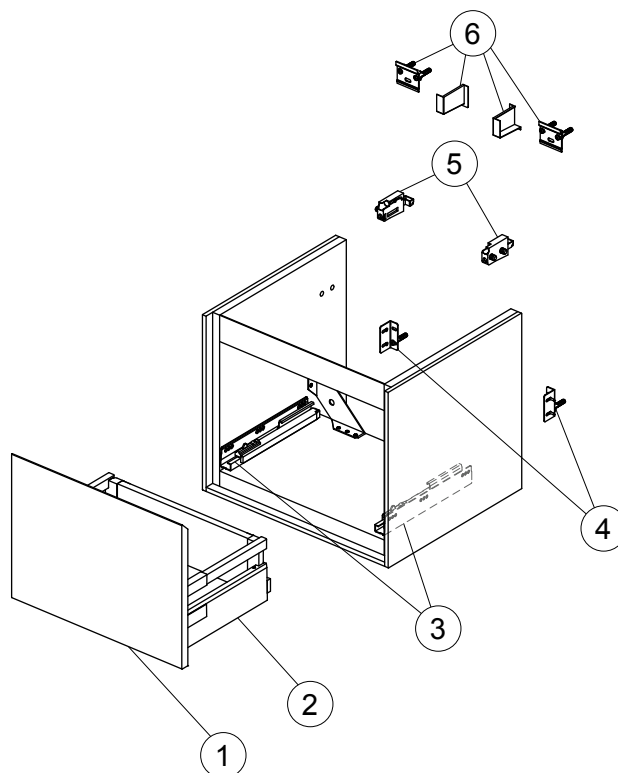

Item	Description	Colour/Finish		Code No.	Quantity
		Outside Finish	Accent Finish		
1	Drawer front panel 48	B2 - Glossy White KN - Glossy White EQ - Glossy Light Gray PS - Wood Light Gray UK - Wood Light Brown VY - Matt Dark Brown	Matt White Matt Light Gray Matt White Matt White Matt Light Brown Matt White	EF572B2 EF572B2 EF572EQ EF572PS EF572UK EF572VY	1
2	Drawer structure 48 Matt White			EF57367	1
3	Runner 260 KIT			EF53767	Pair
4	Safety KIT (Brackets, screws & plugs)			EF53967	10
5	Hanging brackets KIT BU			EF54167	Pair
6	Wall fixation KIT BU			EF54267	18

Item	Description	Colour/Finish		Code No.	Quantity
		Outside Finish	Accent Finish		
1	Drawer front panel 48	B2 - Glossy White KN - Glossy White EQ - Glossy Light Grey PS - Wood Light Grey UK - Wood Light Brown VY - Matt Dark Brown	Matt White Matt Light Grey Matt White Matt White Matt Light Brown Matt White	EF678B2 EF678B2 EF678EQ EF678PS EF678UK EF678VY	1
2	Drawer structure 48 Matt White			EF67967	1
3	Runner 270 KIT Blum			RV07667	Pair
4	Safety KIT (Brackets, screws & plugs)			TV38767	12
5	Hanging brackets KIT 1			RV08267	Pair
6	Wall fixation KIT 1			RV08167	12